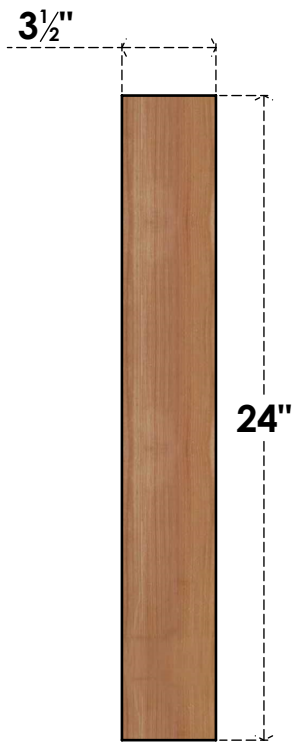

BRC04X24X24TRA00SWR

3 1/2"W X 24"D X 24"H TRADITIONAL SMOOTH BRACE, WESTERN RED CEDAR

SIDE

FRONT

EKENA MILLWORK
 2300 WEST MAIN ST.
 CLARKSVILLE, TX 75426
 TOLL FREE: 866-607-0453
 WWW.EKENAMILLWORK.COM

NOTES

1. INSTALLATION TO BE COMPLETED IN ACCORDANCE WITH MANUFACTURER'S SPECIFICATIONS.
2. DRAWING MAY NOT BE TO SCALE
3. THIS DRAWING IS INTENDED FOR DESIGN AND PLANNING PURPOSES ONLY.
4. ALL INFORMATION CONTAINED HEREIN WAS CURRENT AT THE TIME OF DEVELOPMENT BUT MUST BE REVIEWED AND APPROVED BY THE PRODUCT MANUFACTURER TO BE CONSIDERED ACCURATE.
5. PRODUCTS ARE NOT KILN DRIED. THIS ITEM IS UNIQUE AND WILL CONTAIN THE NATURAL VARIATIONS THAT THE WOOD SPECIES OFFERS. THIS MAY RESULT IN VARIATIONS UP TO 1/4"