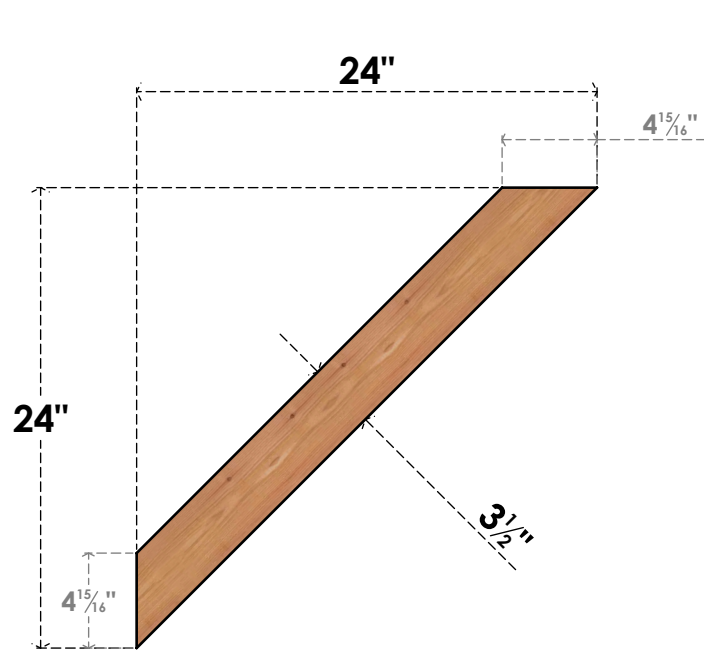

BRC04X24X24TRA00SWR

3 1/2"W X 24"D X 24"H TRADITIONAL SMOOTH BRACE, WESTERN RED CEDAR

SIDE

FRONT

EKENA MILLWORK
 2300 WEST MAIN ST.
 CLARKSVILLE, TX 75426
 TOLL FREE: 866-607-0453
 WWW.EKENAMILLWORK.COM

NOTES