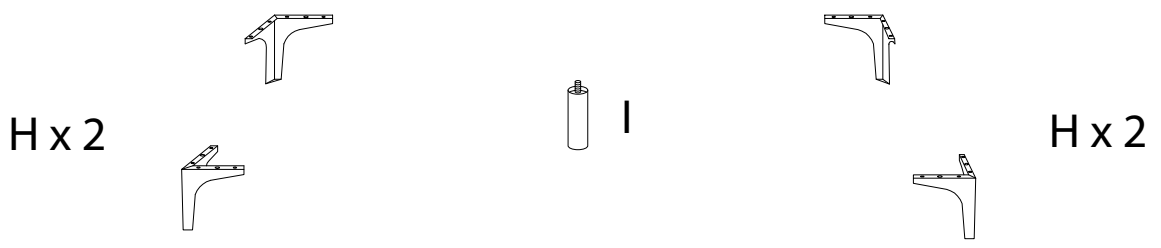

Diagram illustrating assembly instructions and safety warnings:

- Warning 1:** A warning triangle with an exclamation mark is positioned above a box containing:
  - An icon of an L-shaped metal bracket.
  - An icon of a power drill with a diagonal line through it, indicating that a power drill should not be used.
- Warning 2:** A warning triangle with an exclamation mark is positioned above a box containing:
  - An icon of a rectangular block being placed on a surface with a diagonal line through it, indicating that the block should not be placed on the floor.
- Time:** A clock icon is shown next to the text "15'", indicating a 15-minute assembly time.
- Person:** An icon of a person is shown next to the number "1", indicating that one person is required for assembly.