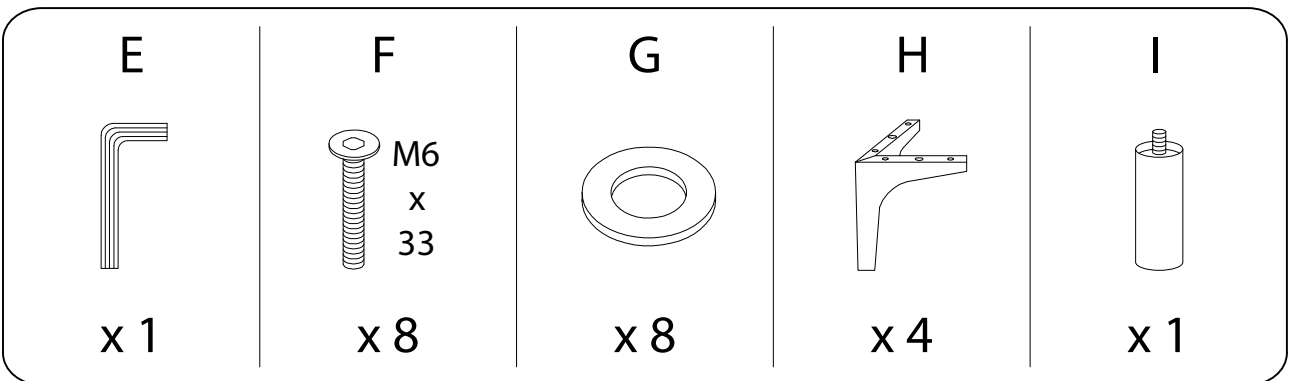

Diagram illustrating assembly instructions and safety warnings:

- Warning 1:** A warning triangle with an exclamation mark is positioned above a box containing:
  - An icon of an L-shaped metal bracket.
  - An icon of a power drill with a diagonal line through it, indicating that a power drill should not be used.
- Warning 2:** A warning triangle with an exclamation mark is positioned above a box containing:
  - An icon of a rectangular block being placed on a surface with a diagonal line through it, indicating that the block should not be placed on the floor.
- Time:** A clock icon is shown next to the text "15'", indicating a 15-minute assembly time.
- Person:** An icon of a person is shown next to the number "1", indicating that one person is required for assembly.