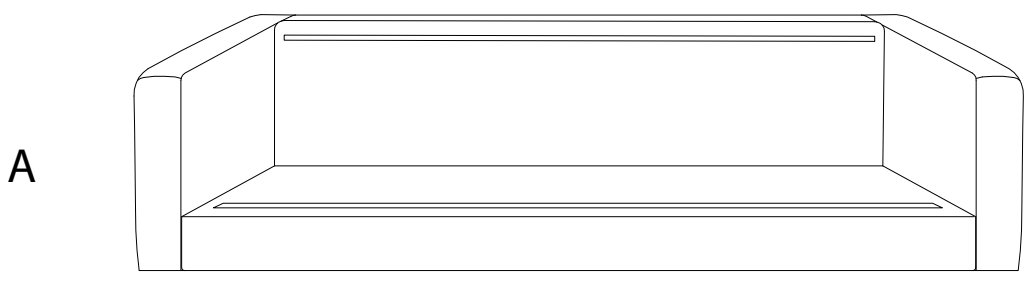

Diagram illustrating assembly instructions and safety warnings:

- Warning 1:** A warning triangle with an exclamation mark is positioned above a box containing:
  - An icon of an L-shaped metal bracket.
  - An icon of a power drill with a diagonal line through it, indicating that a power drill should not be used.
- Warning 2:** A warning triangle with an exclamation mark is positioned above a box containing:
  - An icon of a rectangular block being placed on a surface with a diagonal line through it, indicating that the block should not be placed on the floor.
- Time:** A clock icon is shown next to the text "15'", indicating a 15-minute assembly time.
- Person:** An icon of a person is shown next to the number "1", indicating that one person is required for assembly.