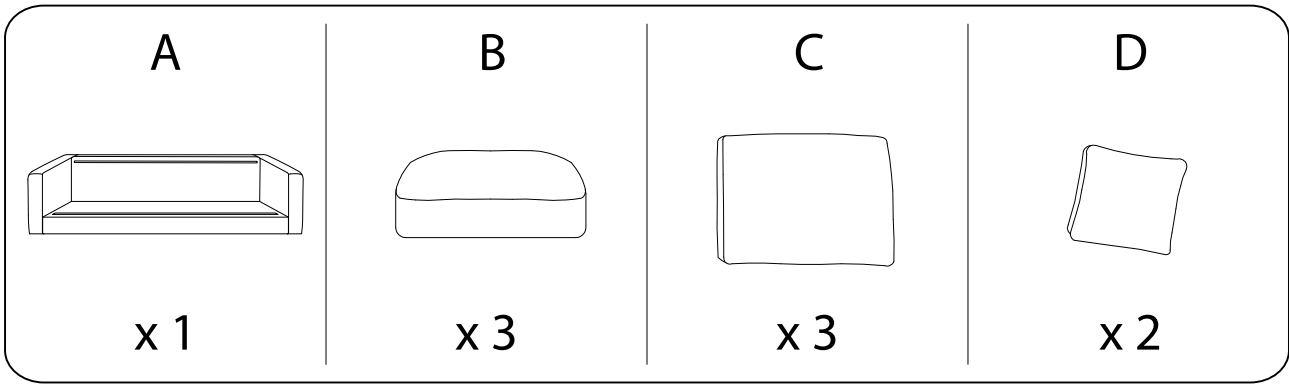

Diagram illustrating assembly instructions and safety warnings:

- Warning 1:** A warning triangle with an exclamation mark is positioned above a box containing:
  - An icon of an L-shaped metal bracket.
  - An icon of a power drill with a diagonal line through it, indicating that a power drill should not be used.
- Warning 2:** A warning triangle with an exclamation mark is positioned above a box containing:
  - An icon of a rectangular block being placed on a surface with a diagonal line through it, indicating that the block should not be placed on the floor.
- Time:** A clock icon is shown next to the text "15'", indicating a 15-minute assembly time.
- Person:** An icon of a person is shown next to the number "1", indicating that one person is required for assembly.