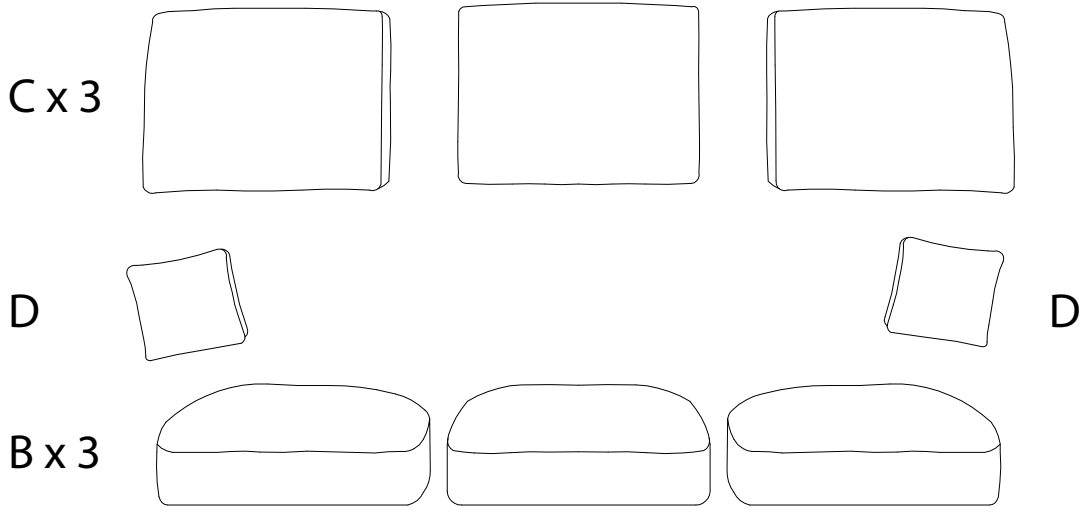

Diagram illustrating assembly instructions and safety warnings:

- Warning 1:** A warning triangle with an exclamation mark is positioned above a box containing:
  - An icon of an L-shaped metal bracket.
  - An icon of a power drill with a diagonal line through it, indicating that a power drill should not be used.
- Warning 2:** A warning triangle with an exclamation mark is positioned above a box containing:
  - An icon of a rectangular block being placed on a surface with a diagonal line through it, indicating that the block should not be placed on the floor.
- Time:** A clock icon is shown next to the text "15'", indicating a 15-minute assembly time.
- Person:** An icon of a person is shown next to the number "1", indicating that one person is required for assembly.

1

2

3