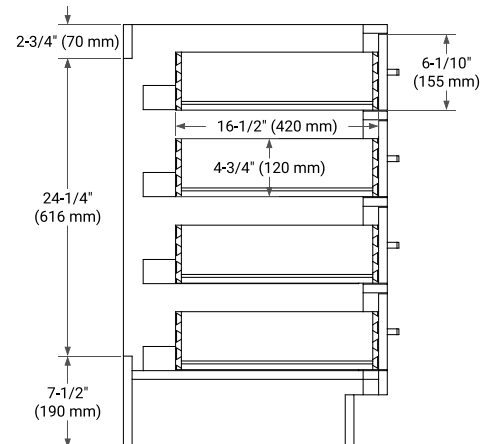

60" SINGLE SINK BASE CABINET

BASE CABINET DIMENSIONS

60" W x 21.5" D x 34.5" H

FEATURES

- Solid wood frame & plywood panels
- Dovetail drawers and joints
- Soft closing doors & drawers

HARDWARE FINISHES*

Brushed Nickel Satin Brass Matte Black Polished Chrome

61" SINGLE OVAL SINK COUNTERTOP WITH 0.75" THICKNESS

OVERALL DIMENSIONS

61" W x 22" D x 0.75" H

COUNTERTOP OPTIONS

Carrara Marble

FEATURES

- Solid countertop with mitered edges & seams
- Undermount white oval sink
- Pre-drilled for 8" widespread faucet

INCLUDED

- Countertop
- Matching Backsplash
- Oval Sink

COUNTERTOP PLAN VIEW

EDGE SIDE VIEW

THREE DIMENSIONAL COUNTERTOP VIEW