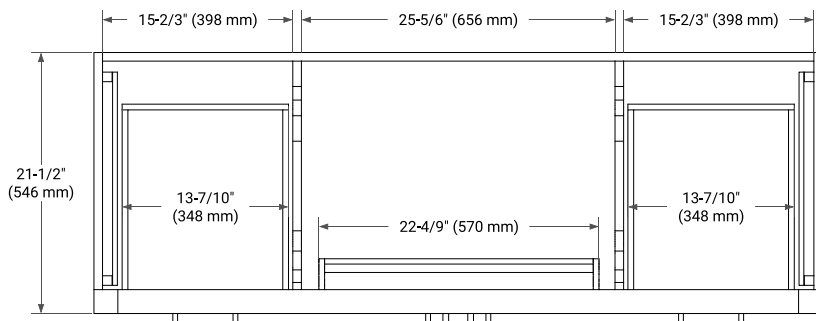

60" SINGLE SINK BASE CABINET

BASE CABINET DIMENSIONS

60" W x 21.5" D x 34.5" H

FEATURES

- Solid wood frame & plywood panels
- Dovetail drawers and joints
- Soft closing doors & drawers

HARDWARE FINISHES*

Brushed Nickel Satin Brass Matte Black Polished Chrome

61" SINGLE OVAL SINK COUNTERTOP WITH 0.75" THICKNESS

OVERALL DIMENSIONS

61" W x 22" D x 0.75" H

COUNTERTOP OPTIONS

Carrara Marble

FEATURES

- Solid countertop with mitered edges & seams
- Undermount white oval sink
- Pre-drilled for 8" widespread faucet

INCLUDED

- Countertop
- Matching Backsplash
- Oval Sink

COUNTERTOP PLAN VIEW

EDGE SIDE VIEW

THREE DIMENSIONAL COUNTERTOP VIEW