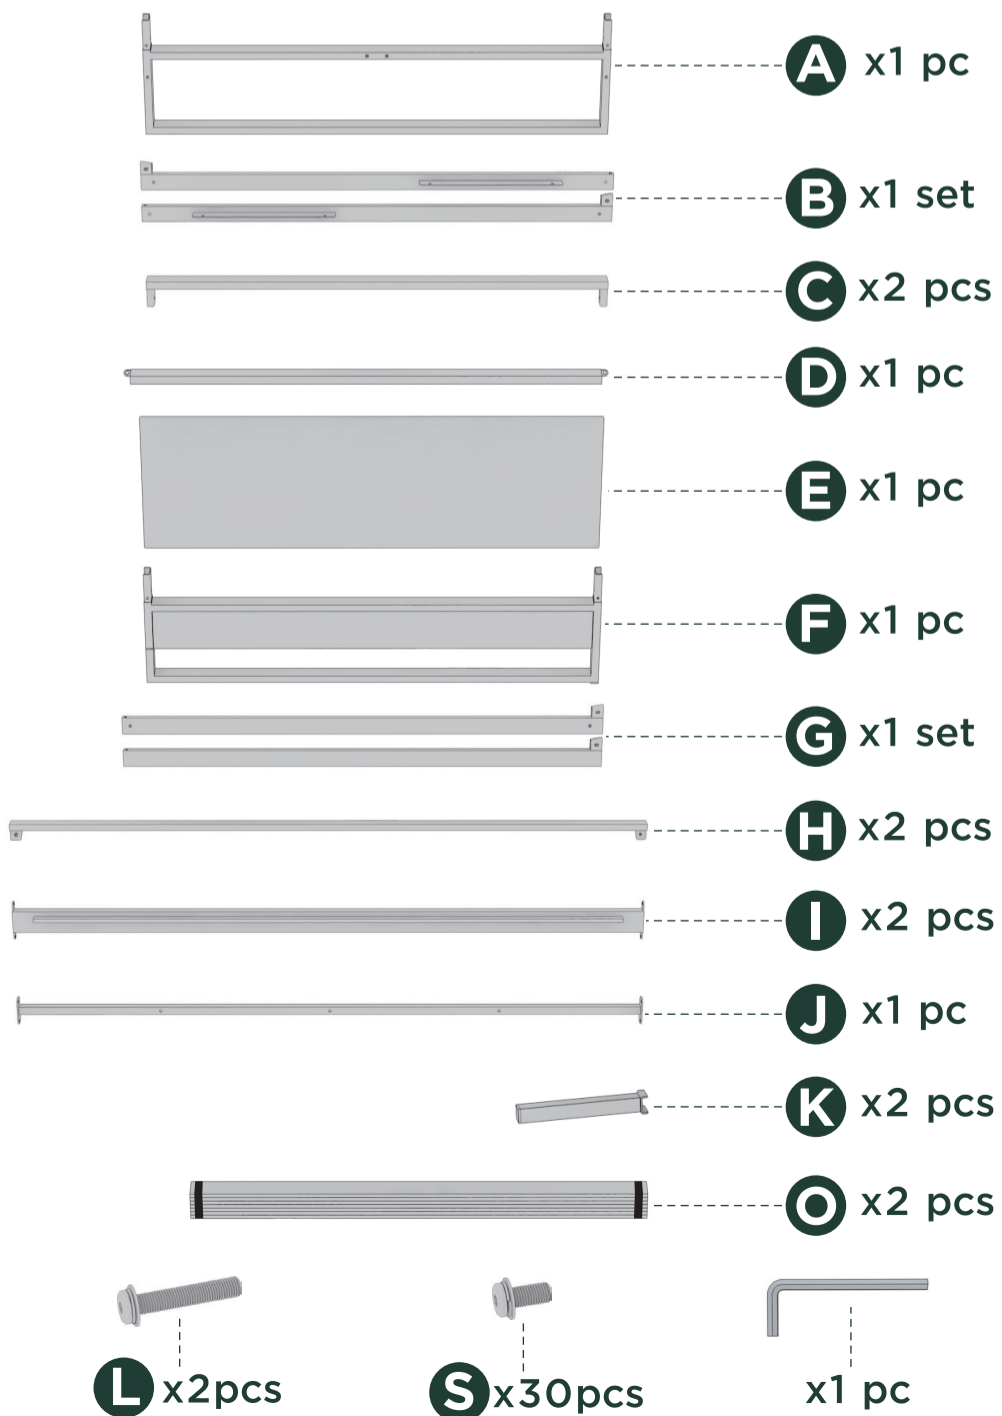

Numbering System
Easy assembly by following 1,2,3...

Canopy Platform Bed

Components

Return Policy

We believe you will absolutely love your Canopy Platform Bed, but if for some reason you want to return the product, please contact us directly before you decide to return your product to the retailer. Our Customer Service organization can answer most concerns and can assist you with any questions you may have about your new product. Please contact us first by emailing or by submitting a request

1

2

3

4

5

6

7

8

9

10

11

12

Please peel off the upper strip
Non-Slip tape keeps your
mattress in place