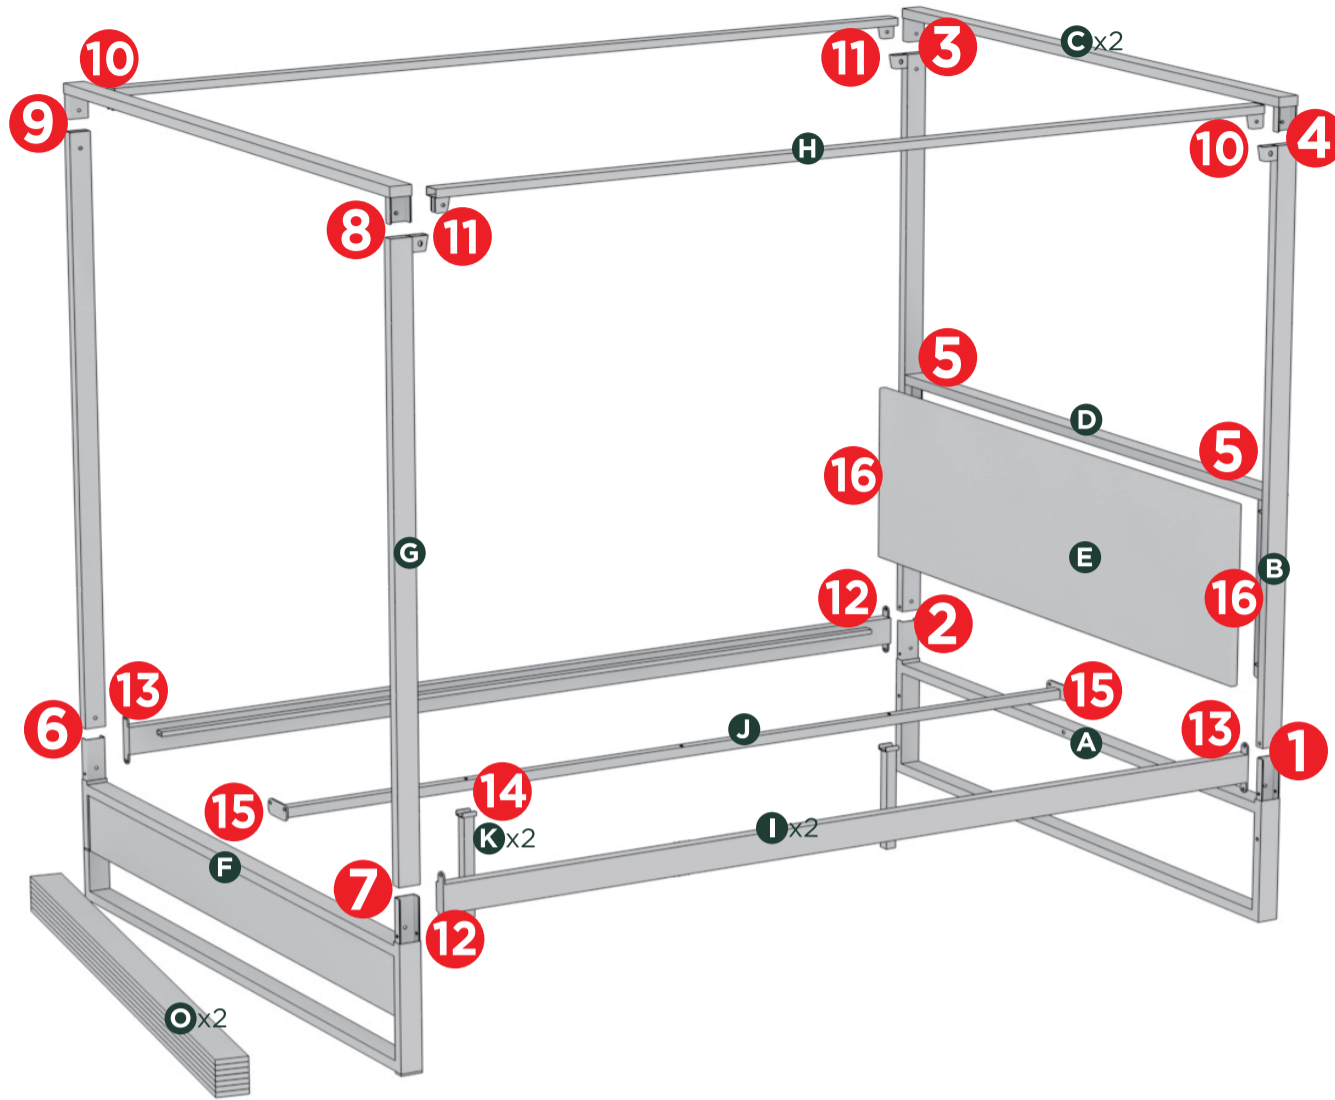

Numbering System
Easy assembly by following 1,2,3...

Canopy Platform Bed

Components

Return Policy

We believe you will absolutely love your Canopy Platform Bed, but if for some reason you want to return the product, please contact us directly before you decide to return your product to the retailer. Our Customer Service organization can answer most concerns and can assist you with any questions you may have about your new product. Please contact us first by emailing or by submitting a request

1

2

3

4

5

6

7

8

9

10

11

12

Please peel off the upper strip
Non-Slip tape keeps your
mattress in place