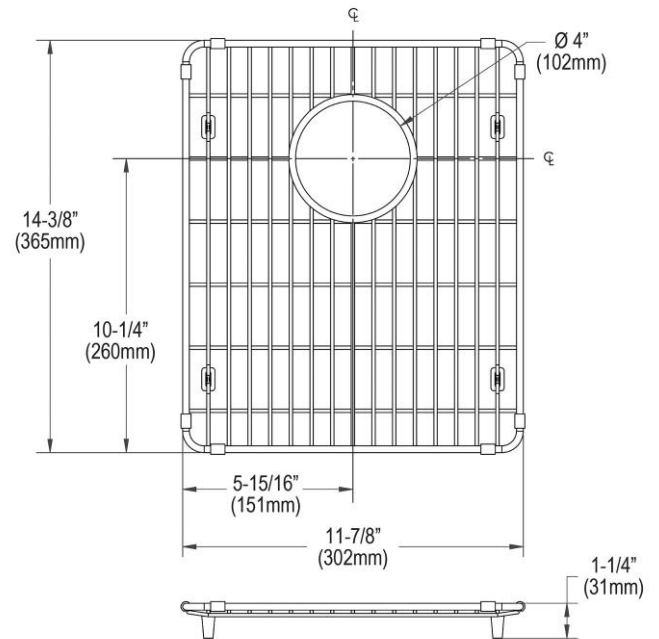

Material:	Stainless Steel
Finish:	Polished Stainless Steel
Dimensions:	11-7/8" x 14-3/8" x 1-1/4"

AMERICAN PRIDE. A LIFETIME TRADITION.
Like your family, the Elkay family has values and traditions that endure. For almost a century, Elkay has been a family-owned and operated company, providing thousands of jobs that support our families and communities.

- [Clean and Care Manual (PDF)](#)
- [Clean and Care Manual (PDF)](#)
- [Warranty (PDF)](#)