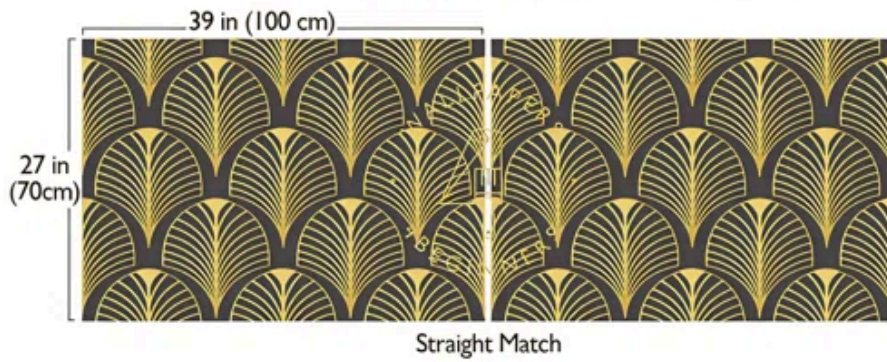

## Pattern Information

### Instruction For Use

Each set contains:  
8 paper sheets: 27 x 39 inches  
Covering 59 ft square

Ecological

Removable

Easy Installation

Easy DIY

Safety