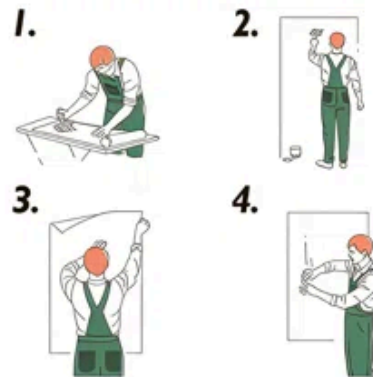

### Instruction For Use

Each set contains:  
8 paper sheets: 27 x 39 inches  
Covering 59 ft square

Ecological

Removable

Easy Installation

Easy DIY

Safety