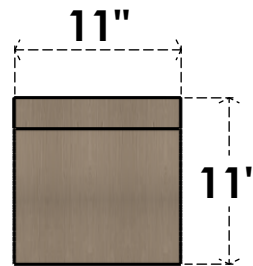

ITEM NUMBER: CORU11X22X11STORCPR

11"W X 22"D X 11"H SERIES 3 WIDE STOCKPORT ROUGH CEDAR
TIMBERTHANE FAUX WOOD CORBEL, PRIMED

SIDE PROFILE

FRONT PROFILE

ISOMETRIC

EKENA MILLWORK
2300 WEST MAIN ST.
CLARKSVILLE, TX 75426
TOLL FREE: 866-607-0453
WWW.EKENAMILLWORK.COM