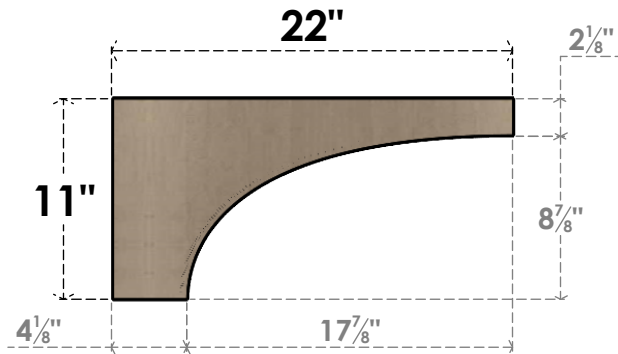

ITEM NUMBER: CORU11X22X11STORCPR

11"W X 22"D X 11"H SERIES 3 WIDE STOCKPORT ROUGH CEDAR
TIMBERTHANE FAUX WOOD CORBEL, PRIMED

SIDE PROFILE

FRONT PROFILE

ISOMETRIC

EKENA MILLWORK
2300 WEST MAIN ST.
CLARKSVILLE, TX 75426
TOLL FREE: 866-607-0453
WWW.EKENAMILLWORK.COM

NOTES

1. INSTALLATION TO BE COMPLETED IN ACCORDANCE WITH MANUFACTURER'S SPECIFICATIONS.
2. DRAWING MAY NOT BE TO SCALE
3. THIS DRAWING IS INTENDED FOR DESIGN AND PLANNING PURPOSES ONLY.
4. ALL INFORMATION CONTAINED HEREIN WAS CURRENT AT THE TIME OF DEVELOPMENT BUT MUST BE REVIEWED AND APPROVED BY THE PRODUCT MANUFACTURER TO BE CONSIDERED ACCURATE.
5. TIMBERTHANE ARCHITECTURAL PRODUCTS ARE MADE FROM HIGH DENSITY URETHANE AND COME FACTORY PRIMED