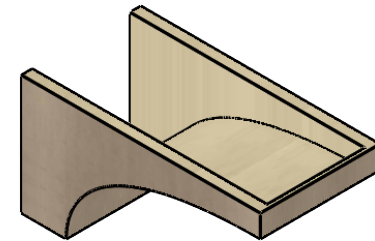

ITEM NUMBER: CORU11X22X11STORCPR

11"W X 22"D X 11"H SERIES 3 WIDE STOCKPORT ROUGH CEDAR
TIMBERTHANE FAUX WOOD CORBEL, PRIMED

SIDE PROFILE

FRONT PROFILE

ISOMETRIC

EKENA MILLWORK
2300 WEST MAIN ST.
CLARKSVILLE, TX 75426
TOLL FREE: 866-607-0453
WWW.EKENAMILLWORK.COM