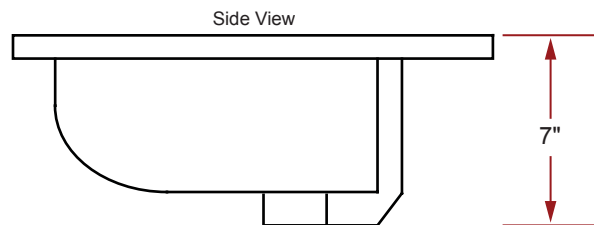

Item # 36811, 36814 & 36818

SQUARE PORCELAIN DROP-IN BATHROOM BASINS

16³/₈" x 16³/₈" x 7"

36811 - 1 Hole

36814 - 3 Holes - 4-inch Centerset

36818 - 3 Holes - 8-inch Widespread

DESIGN FEATURES

- Cast to ensure exceptional strength as well as long term durability.
- Forged from a proprietary blend of clays to create an ideal product for new homes or bathroom renovations.
- Unique, easy-to-clean coating helps to seal the sink against bacteria and microbes and provides a durable gloss finish.
- Ample faucet deck pre-drilled for a quicker installation:
 - 36811 - 1 Hole
 - 36814 - 3 Holes at a 4-Inch Centerset
 - 36818 - 3 Holes at an 8-Inch Widespread

PRODUCT SPECIFICATIONS

- Available in white.
- Square bowl with a scooped front.
- Overflow located at the back of the bowl.
- Net sink weight: 19 lbs.
- Faucet and drain not included.
- 1 year limited manufacturer's warranty included.

SINK DIMENSIONS

- Diagrams not to scale.
- All measurements ±1/4".

This sink complies with CSA Standards

In keeping with our policy of continuing product improvement, Acri-Tec Industries Corp. reserves the right to change product specifications without notice.