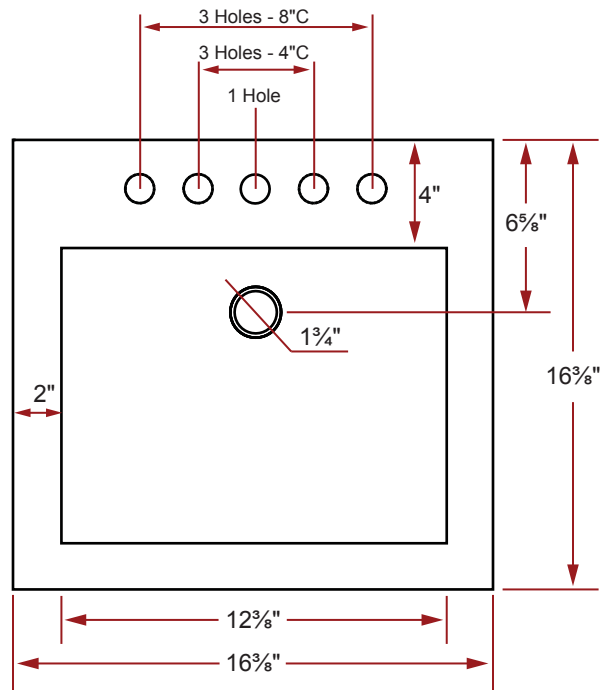

Item # 36811, 36814 & 36818

SQUARE PORCELAIN DROP-IN BATHROOM BASINS

16³/₈" x 16³/₈" x 7"

36811 - 1 Hole

36814 - 3 Holes - 4-inch Centerset

36818 - 3 Holes - 8-inch Widespread

DESIGN FEATURES

- Cast to ensure exceptional strength as well as long term durability.
- Forged from a proprietary blend of clays to create an ideal product for new homes or bathroom renovations.
- Unique, easy-to-clean coating helps to seal the sink against bacteria and microbes and provides a durable gloss finish.
- Ample faucet deck pre-drilled for a quicker installation:
 - 36811 - 1 Hole
 - 36814 - 3 Holes at a 4-Inch Centerset
 - 36818 - 3 Holes at an 8-Inch Widespread

PRODUCT SPECIFICATIONS

- Available in white.
- Square bowl with a scooped front.
- Overflow located at the back of the bowl.
- Net sink weight: 19 lbs.
- Faucet and drain not included.
- 1 year limited manufacturer's warranty included.

SINK DIMENSIONS

- Diagrams not to scale.
- All measurements ±1/4".

This sink complies with CSA Standards

In keeping with our policy of continuing product improvement, Acri-Tec Industries Corp. reserves the right to change product specifications without notice.