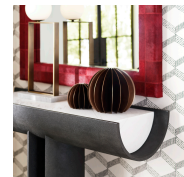

WILDWOOD CHELSEA HOUSE

295837 • Taurus Wall Mirror

54h x 54w x 2.5d
Hair on Hide
Red/Plain

The Taurus Wall Mirror is designed to be just as much an art piece as it is a decor. Made from richly dyed hair-on-hide pieces arranged in a modern quilted pattern and finished with matching double-stitch detail, this mirror is a large-scale statement for the most impressive of spaces.