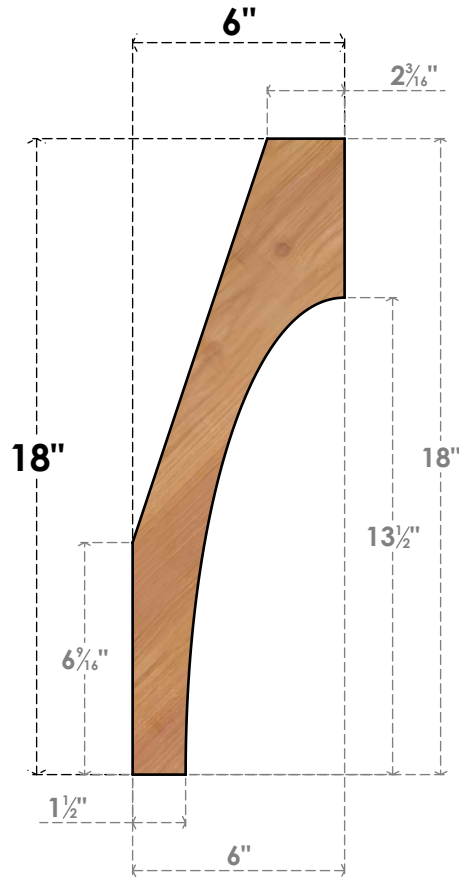

BRC06X06X18WTLOOSWR

5 1/2"W X 6"D X 18"H WESTLAKE SMOOTH BRACE, WESTERN RED CEDAR

SIDE

FRONT

EKENA MILLWORK
 2300 WEST MAIN ST.
 CLARKSVILLE, TX 75426
 TOLL FREE: 866-607-0453
 WWW.EKENAMILLWORK.COM

NOTES

1. INSTALLATION TO BE COMPLETED IN ACCORDANCE WITH MANUFACTURER'S SPECIFICATIONS.
2. DRAWING MAY NOT BE TO SCALE
3. THIS DRAWING IS INTENDED FOR DESIGN AND PLANNING PURPOSES ONLY.
4. ALL INFORMATION CONTAINED HEREIN WAS CURRENT AT THE TIME OF DEVELOPMENT BUT MUST BE REVIEWED AND APPROVED BY THE PRODUCT MANUFACTURER TO BE CONSIDERED ACCURATE.
5. PRODUCTS ARE NOT KILN DRIED. THIS ITEM IS UNIQUE AND WILL CONTAIN THE NATURAL VARIATIONS THAT THE WOOD SPECIES OFFERS. THIS MAY RESULT IN VARIATIONS UP TO 1/4"