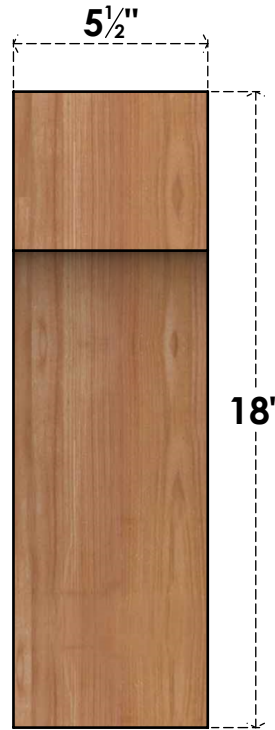

BRC06X06X18WTLOOSWR

5 1/2"W X 6"D X 18"H WESTLAKE SMOOTH BRACE, WESTERN RED CEDAR

SIDE

FRONT

EKENA MILLWORK
 2300 WEST MAIN ST.
 CLARKSVILLE, TX 75426
 TOLL FREE: 866-607-0453
 WWW.EKENAMILLWORK.COM

NOTES

1. INSTALLATION TO BE COMPLETED IN ACCORDANCE WITH MANUFACTURER'S SPECIFICATIONS.
2. DRAWING MAY NOT BE TO SCALE
3. THIS DRAWING IS INTENDED FOR DESIGN AND PLANNING PURPOSES ONLY.
4. ALL INFORMATION CONTAINED HEREIN WAS CURRENT AT THE TIME OF DEVELOPMENT BUT MUST BE REVIEWED AND APPROVED BY THE PRODUCT MANUFACTURER TO BE CONSIDERED ACCURATE.
5. PRODUCTS ARE NOT KILN DRIED. THIS ITEM IS UNIQUE AND WILL CONTAIN THE NATURAL VARIATIONS THAT THE WOOD SPECIES OFFERS. THIS MAY RESULT IN VARIATIONS UP TO 1/4"