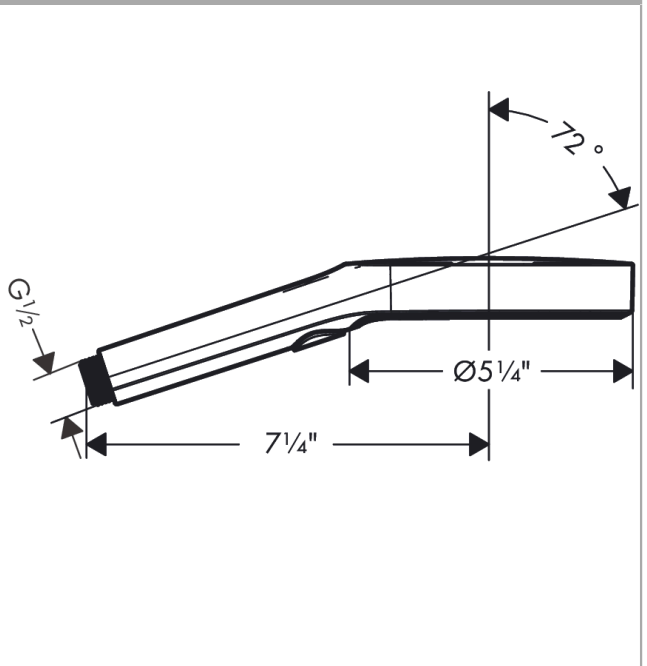

**Rainfinity**

**Handshower 130 3-Jet, 2.5 GPM**

Finishes : **brushed nickel** Part no. : **26864821**

**Description**

**Features**

- Spray modes: PowderRain, Intense PowderRain, MonoRain
- Select button for comfortable alternation of spray modes
- Spray face surface: graphite, easy cleanable aluminium spray disc
- Flow: 2.5 GPM (9.5 L/Min)

**Rainfinity**

**Handshower 130 3-Jet, 2.5 GPM**

Finishes : **brushed nickel**    Part no. : **26864821**

**Exploded drawing**

Year of production: >01/20

**Rainfinity**

**Handshower 130 3-Jet, 2.5 GPM**

Finishes : **brushed nickel** Part no. : **26864821**

**Spare parts list**

Year of production: >01/20

Pos.	Description	Part no.	Price	PU
1	filter	92672000	-	1
2	seal	98058000	-	1