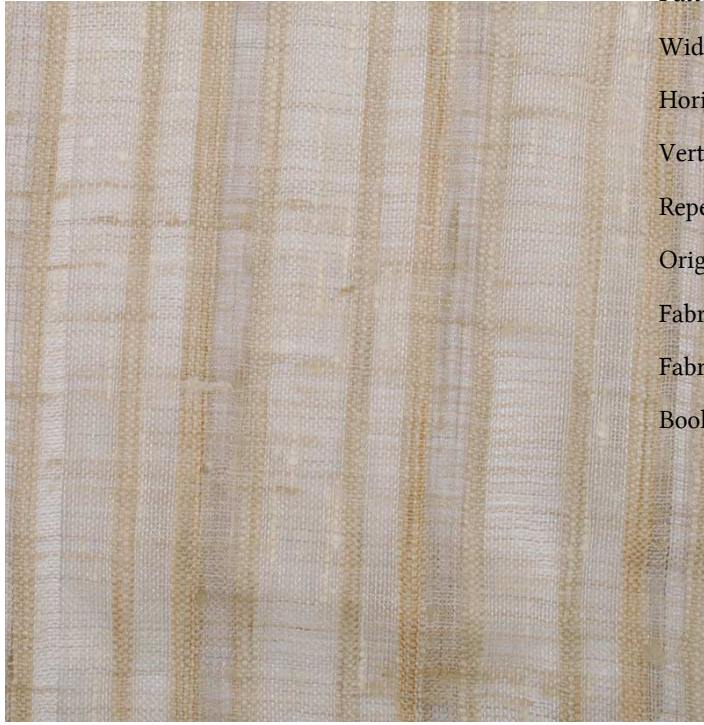

## Fabric Detail for:51299 | 160-mushroom

Pattern: 51299 | 160-mushroom  
Width: 55"  
Horizontal Repeat: 2.250"  
Vertical Repeat: .000"  
Repeat Direction: Up The Roll  
Origin: India  
Fabric Contents: 100% Polyester  
Fabric Performance: NFPA 701  
Book Name: RYDALE LINEN