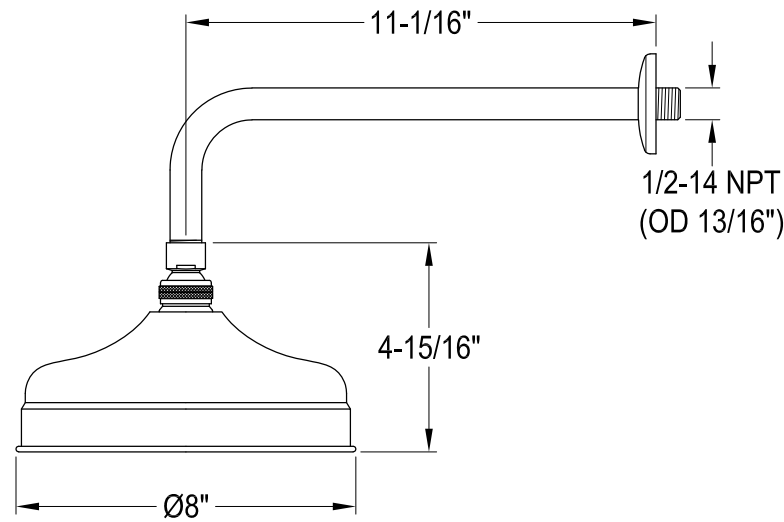

KB4430, 1, 2, 3, 5, 7, 8ACL

Single Handle Pressure Balanced Tub & Shower Faucet

Bracket