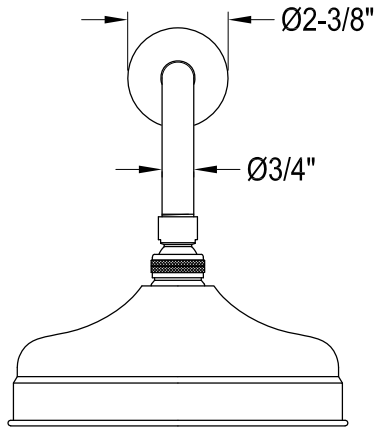

KB4430, 1, 2, 3, 5, 7, 8ACL

Single Handle Pressure Balanced Tub & Shower Faucet

Bracket