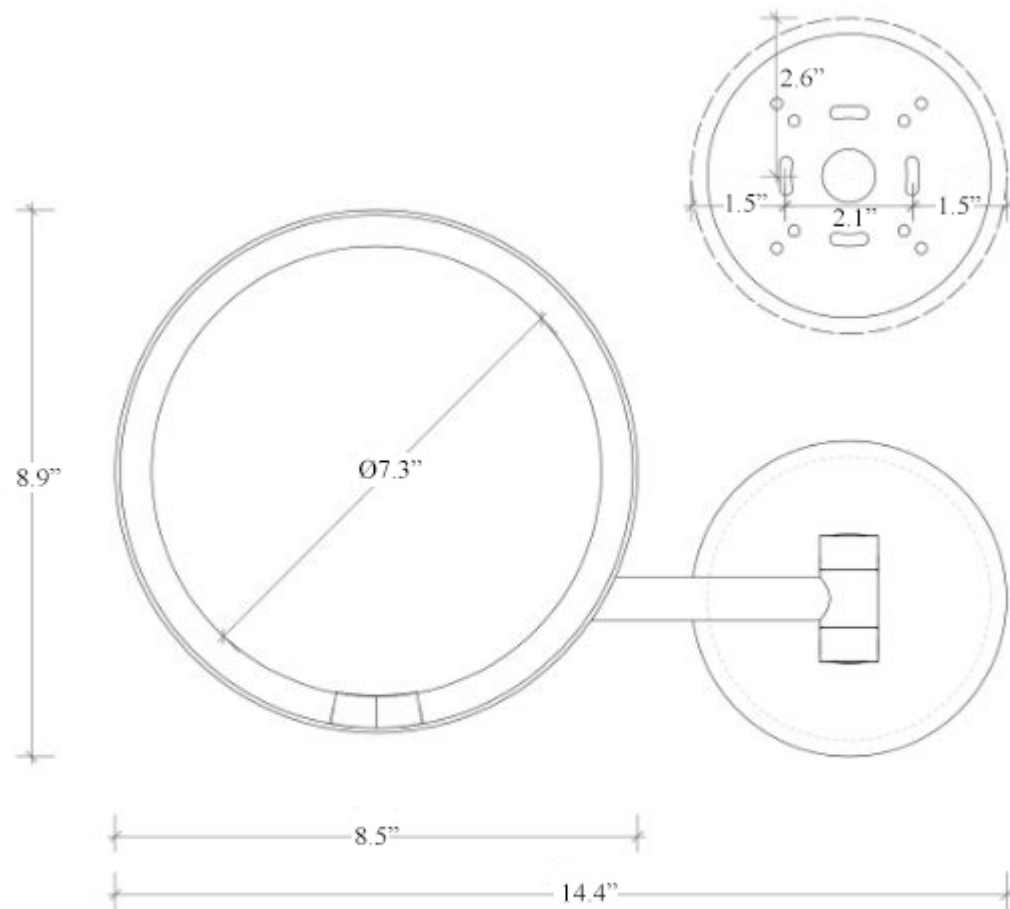

Collection
Spiegel

Model |
WS 91WR

Dimensions Metric

1 inch = 2.54 cm

1 inch = 25.4 mm

WS[®]
BATH
COLLECTIONS

1051 Lea Drive - Collegeville, PA 19426
Tel. 215 513 9400 - Fax 610 831 0215

www.ws bathcollections.com - info@ws bathcollections.com

Product Specs Sheets

Mirror Thickness: 0.75"

Collection
Spiegel

Model |
WS 91WR

Dimensions Metric

1 inch = 2.54 cm
1 inch = 25.4 mm

WS[®]
BATH
COLLECTIONS

1051 Lea Drive - Collegeville, PA 19426
Tel. 215 513 9400 - Fax 610 831 0215
www.ws bathcollections.com - info@ws bathcollections.com