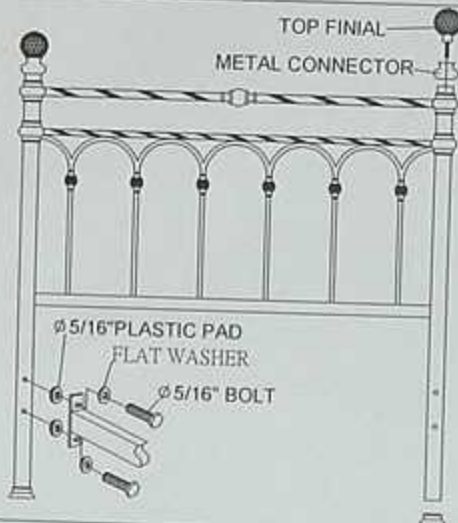

BEDSTEAD 135CM ANTIQUE BRASS
 BEDSTEAD 150CM ANTIQUE BRASS
 BEDSTEAD 135CM ANTIQUE NICKEL
 BEDSTEAD 150CM ANTIQUE NICKEL

Please take extra caution when assembling
 the glass finials as they are heavy and fragile

HARDWARE PACK

⊗ Ø 5/16" PLASTIC PAD 8PCS ⊕ FLAT WASHER 8PCS

⌘ Ø 5/16" BOLT 8PCS

⌘ BUN TOOT 4PCS

TOP FINIAL 4PCS

⌘ ALLEN WRENCH 1PCS

METAL CONNECTOR 4PCS

HEX WRENCH