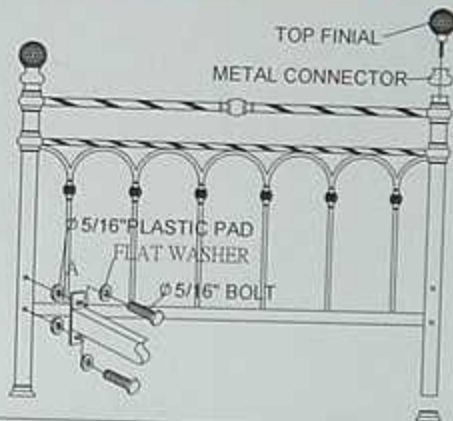

BEDSTEAD 135CM ANTIQUE BRASS
 BEDSTEAD 150CM ANTIQUE BRASS
 BEDSTEAD 135CM ANTIQUE NICKEL
 BEDSTEAD 150CM ANTIQUE NICKEL

Please take extra caution when assembling
 the glass finials as they are heavy and fragile

HARDWARE PACK

⊗ Ø 5/16" PLASTIC PAD 8PCS ⊕ FLAT WASHER 8PCS

⌘ Ø 5/16" BOLT 8PCS

⌘ BUN TOOT 4PCS

TOP FINIAL 4PCS

⌘ ALLEN WRENCH 1PCS

METAL CONNECTOR 4PCS

HEX WRENCH