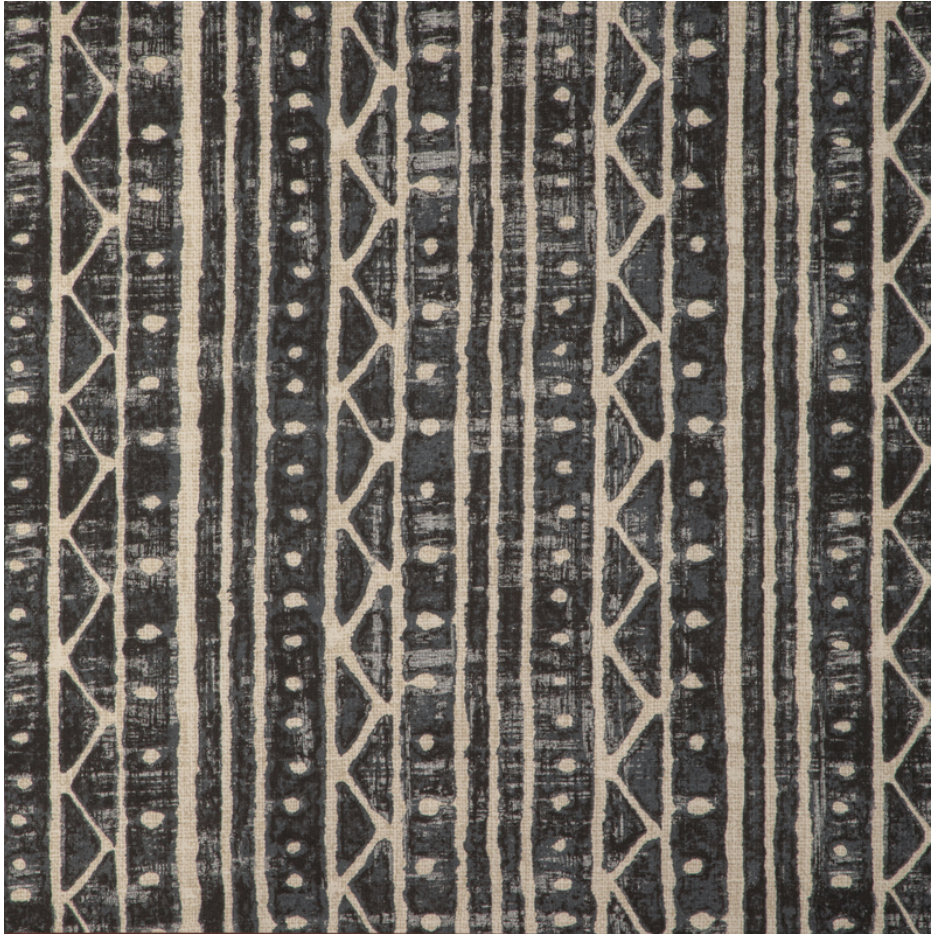

Shorecliff - Charcoal

SKU: SHORECLIFF.816.0

kravet

SKU: **SHORECLIFF.816.0**

Vertical Repeat: **12 in (30.48 cm)**

Brand: **Kravet Design**

Collection: **Harbor Home**

Finish: **Softened, Washed**

End Use: **Multipurpose**

Width: **56 in (142.24 cm)**

Horizontal Repeat: **18 in (45.72 cm)**

Designer: **Barclay Butera**

Type: **Print**

Railroaded: **No**

Composition: **Cotton - 97%, Linen - 3%**

Kravet LLC © 2025