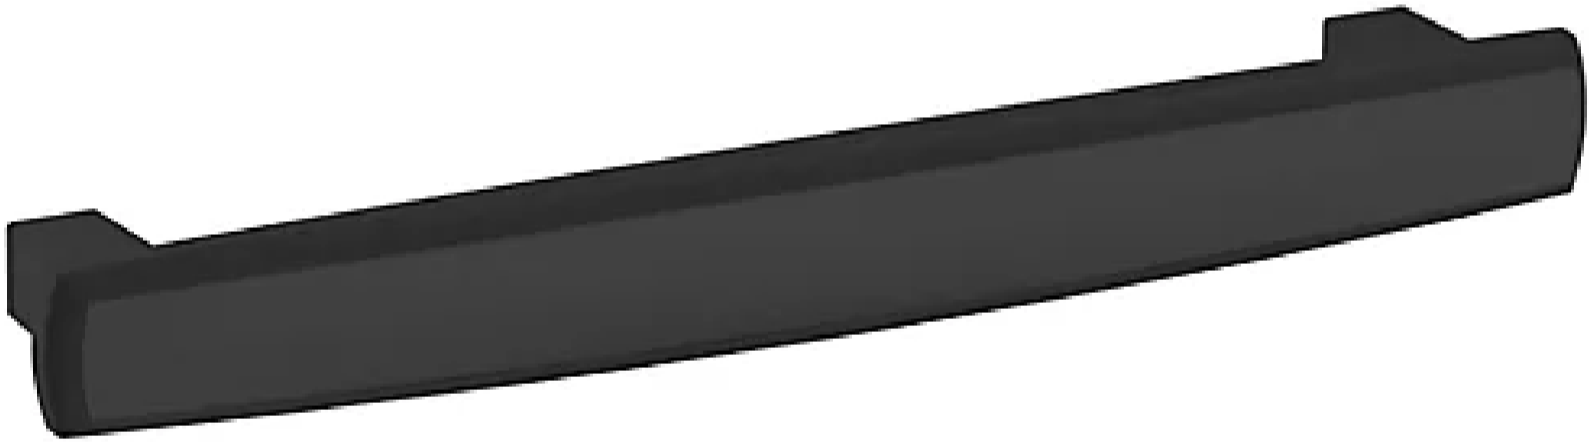

4947 SEVERIN FAYERMAN A PULL 6" CTC

SPECIFICATIONS

STYLE	Traditional
PROJECTION	1.3

4947 SEVERIN FAYERMAN A PULL 6" CTC

ESTATE PORTFOLIO

Model Number:
4947.190.BIN

Key Features

- ✓ Severin, the founder of Baldwin, had a vision of craftsmanship, quality, and attention to detail that became engrained within the company DNA. The classic pieces were designed in honor of his legacy.
- ✓ A versatile finish featuring a deep solid Matte Black over sanded brass brings a sense of history to country looks and a sense of drama to more contemporary designs.
- ✓ Baldwin's Quick Ship program ensures that you do not have to forgo style for reliability. After placing your order, this item will ship within 5 business days.

FINISHES OPTIONS

Satin Nickel - 150, US15

Lifetime (PVD) Polished Nickel - 055

Polished Chrome - 260

Lifetime (PVD) Polished Brass - 003

Lifetime (PVD) Satin Brass - 044

Satin Black - 190

Venetian Bronze - 112, 11P