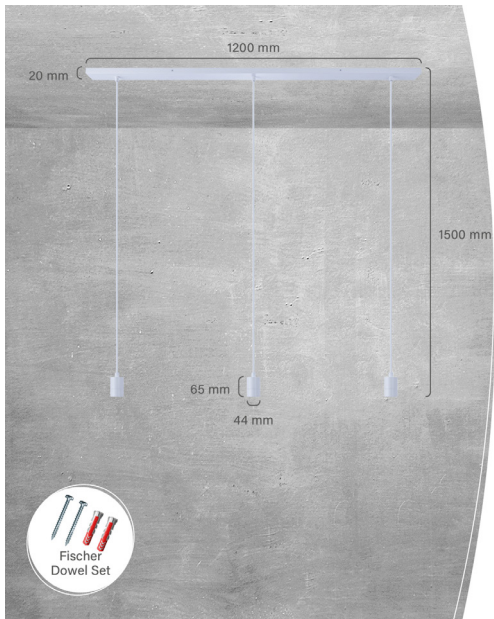

Pendant Lamp | 3x E27

Operating and Electrical

Input voltage	220-240 V
Input frequency	50/60 Hz
Socket type	E27
Socket quantity	3
Wattage limitation	max. 25 W
Ambient temperature	max. 40 °C

Installation

Intended installation location	ceiling
Suitable wire gauge	0,75 mm ² - 2,5 mm ²
Stripping length	10 mm

Mechanical and Housing

Color	black
	white
Material	aluminum
Weight	1,950 kg

Accessories

Installation material	2x fischer DUOPOWER 6x30 2x PZ2 screw 4,5x40
-----------------------	---