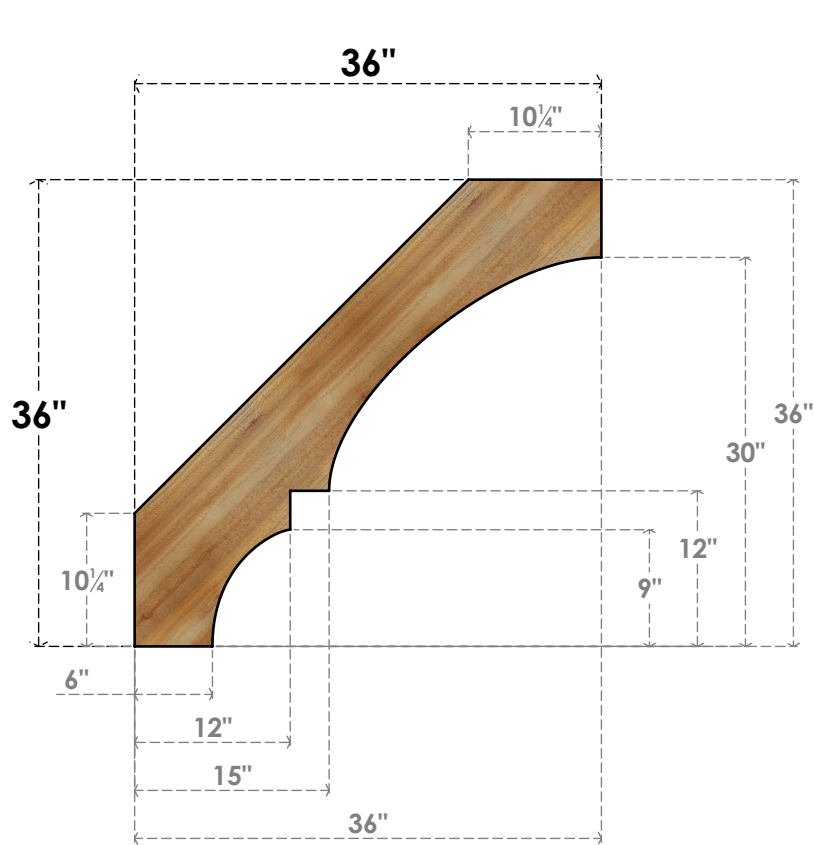

# BRC06X36X36BOA00RWR

6"W X 36"D X 36"H BALBOA ROUGH SAWN BRACE, WESTERN RED CEDAR

**SIDE**

**FRONT**

EKENA MILLWORK  
2300 WEST MAIN ST.  
CLARKSVILLE, TX 75426  
TOLL FREE: 866-607-0453  
WWW.EKENAMILLWORK.COM

**NOTES**

1. INSTALLATION TO BE COMPLETED IN ACCORDANCE WITH MANUFACTURER'S SPECIFICATIONS.
2. DRAWING MAY NOT BE TO SCALE
3. THIS DRAWING IS INTENDED FOR DESIGN AND PLANNING PURPOSES ONLY.
4. ALL INFORMATION CONTAINED HEREIN WAS CURRENT AT THE TIME OF DEVELOPMENT BUT MUST BE REVIEWED AND APPROVED BY THE PRODUCT MANUFACTURER TO BE CONSIDERED ACCURATE.
5. PRODUCTS ARE NOT KILN DRIED. THIS ITEM IS UNIQUE AND WILL CONTAIN THE NATURAL VARIATIONS THAT THE WOOD SPECIES OFFERS. THIS MAY RESULT IN VARIATIONS UP TO 1/4"