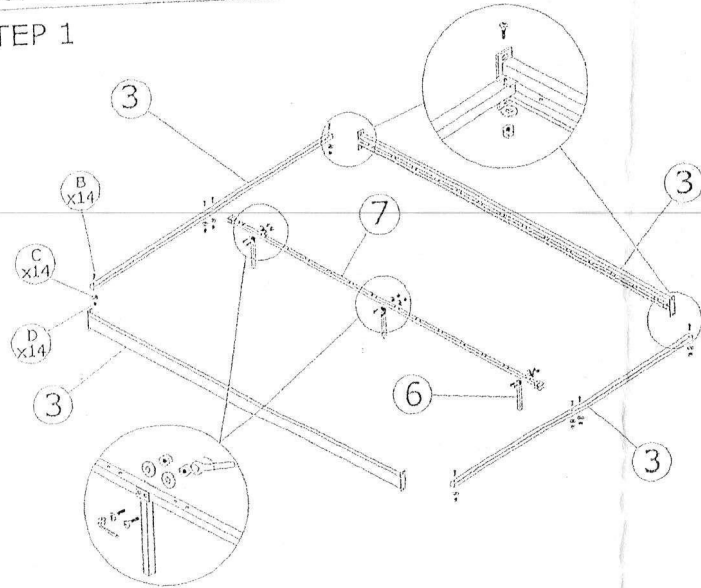

Black - Queen

ASSEMBLY INSTRUCTION

DESCRIPTION : QUEEN. BED

PARTS LIST

NO	DESCRIPTION	QTY
1	Headboard	1 pcs
2	Footboard	1 pcs
3	Slide Rail	2 pcs
4	End Bar	2 pcs
5	Bendwood slat	26 pcs
6	Middle Support Leg	3 pcs
7	Middle Support	1 pcs
8	End Cap	26 pcs
9	Middle Cap	13 pcs

STEP 1

STEP 2

HARDWARE LIST

NO	DESCRIPTION	QTY
A	JCBC M6 x 20	8 pcs
B	JCBC M6 x 35	14 pcs
C	M6 WASHER	14 pcs
D	M6 HEX NUT	14 pcs
E	ALLEN KEY	1 pcs
F	WRENCH M10	1 pcs
G	1 1/2" ROUND CAP	4 pcs

FULLY SET UP