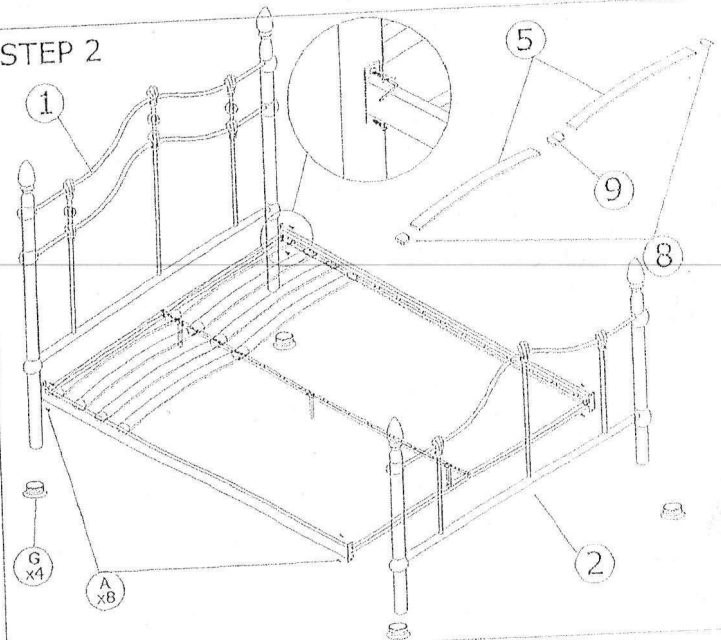

Black - Queen

ASSEMBLY INSTRUCTION

DESCRIPTION : QUEEN. BED

PARTS LIST

NO	DESCRIPTION	QTY
1	Headboard	1 pcs
2	Footboard	1 pcs
3	Slide Rail	2 pcs
4	End Bar	2 pcs
5	Bendwood slat	26 pcs
6	Middle Support Leg	3 pcs
7	Middle Support	1 pcs
8	End Cap	26 pcs
9	Middle Cap	13 pcs

STEP 1

STEP 2

HARDWARE LIST

NO	DESCRIPTION	QTY
A	JCBC M6 x 20	8 pcs
B	JCBC M6 x 35	14 pcs
C	M6 WASHER	14 pcs
D	M6 HEX NUT	14 pcs
E	ALLEN KEY	1 pcs
F	WRENCH M10	1 pcs
G	1 1/2" ROUND CAP	4 pcs

FULLY SET UP