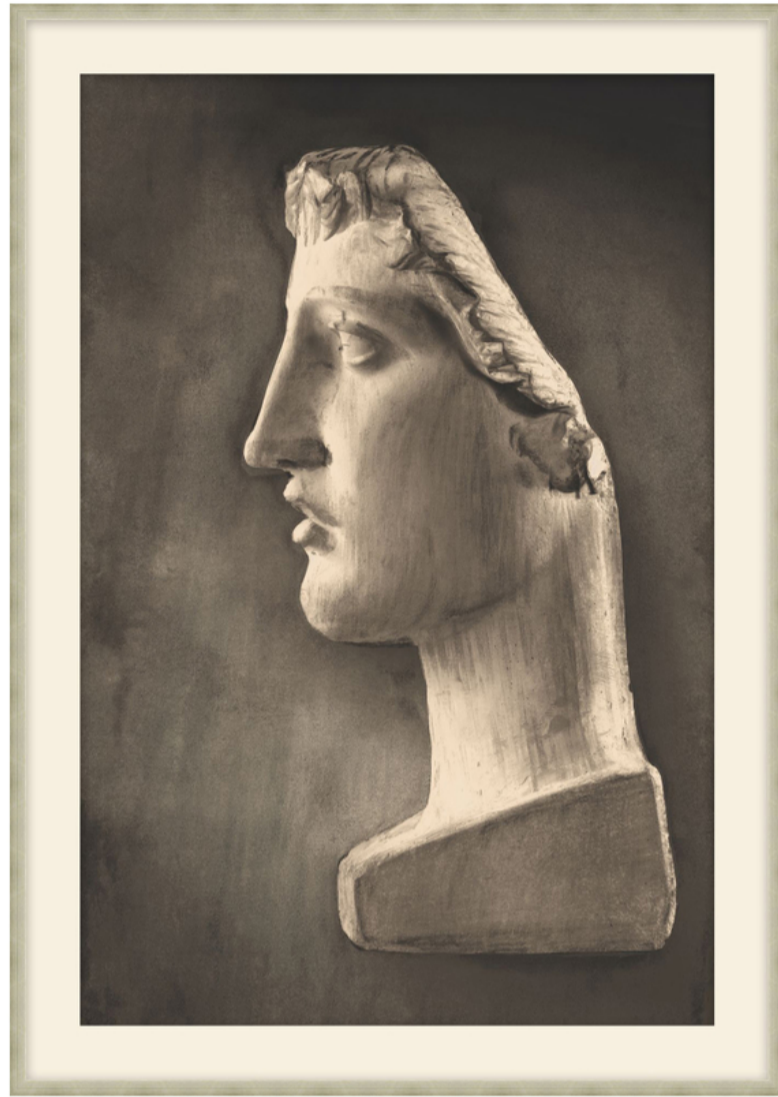

THEODORE ALEXANDER

Roman Profile 3

D3128S62544-5113

Wood Frame

Textured Paper - Floated Deckled

M4 - Warm White Smooth + White Core Width:2.5"

W 19½ x D 1¼ x H 25½ inches

Material(s):

Collection: Art by TA

Style: Modern / Formal Modern

Type: Décor / Wall Art