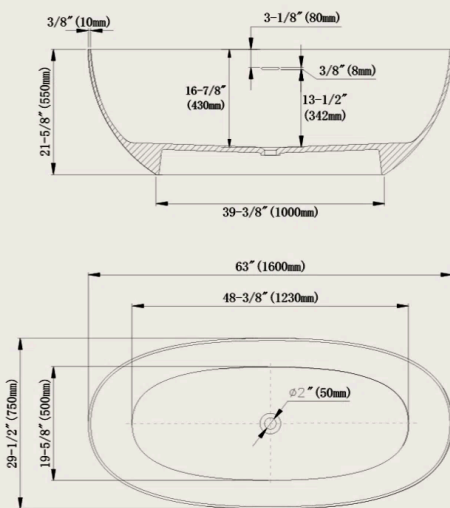

Product Line Art

51-1/8" (1300mm)

55-1/8" (1400mm)

59" (1500mm)

63" (1600mm)

66-7/8" (1700mm)

70-7/8" (1800mm)