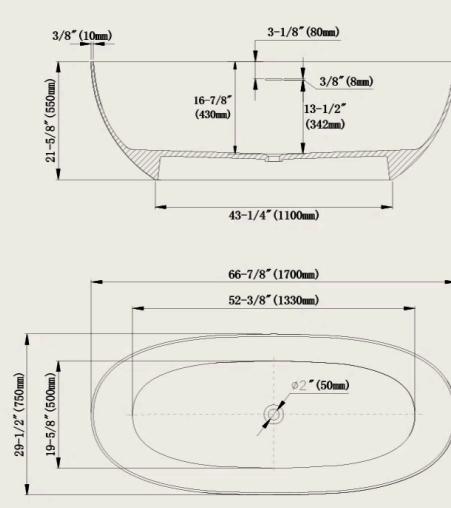

Product Line Art

51-1/8" (1300mm)

55-1/8" (1400mm)

59" (1500mm)

63" (1600mm)

66-7/8" (1700mm)

70-7/8" (1800mm)