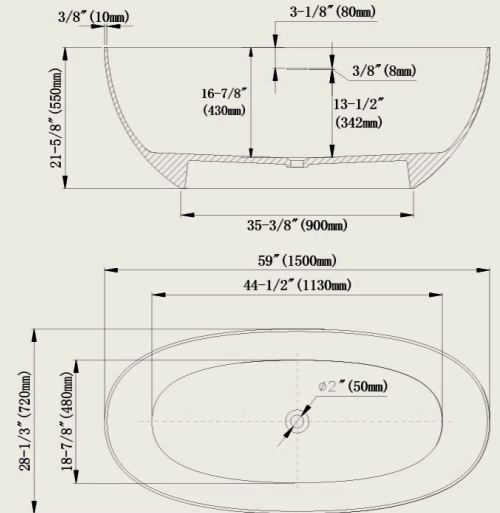

Product Line Art

51-1/8" (1300mm)

55-1/8" (1400mm)

59" (1500mm)

63" (1600mm)

66-7/8" (1700mm)

70-7/8" (1800mm)