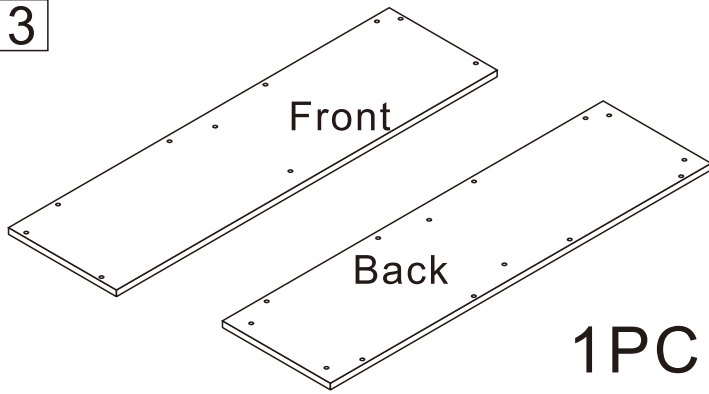

1

3PCS

2

2PCS

3

1PC

4

1PC

5

1PC

6

4PCS

7

1PC

8

1PC

9

1PC

10

1PC