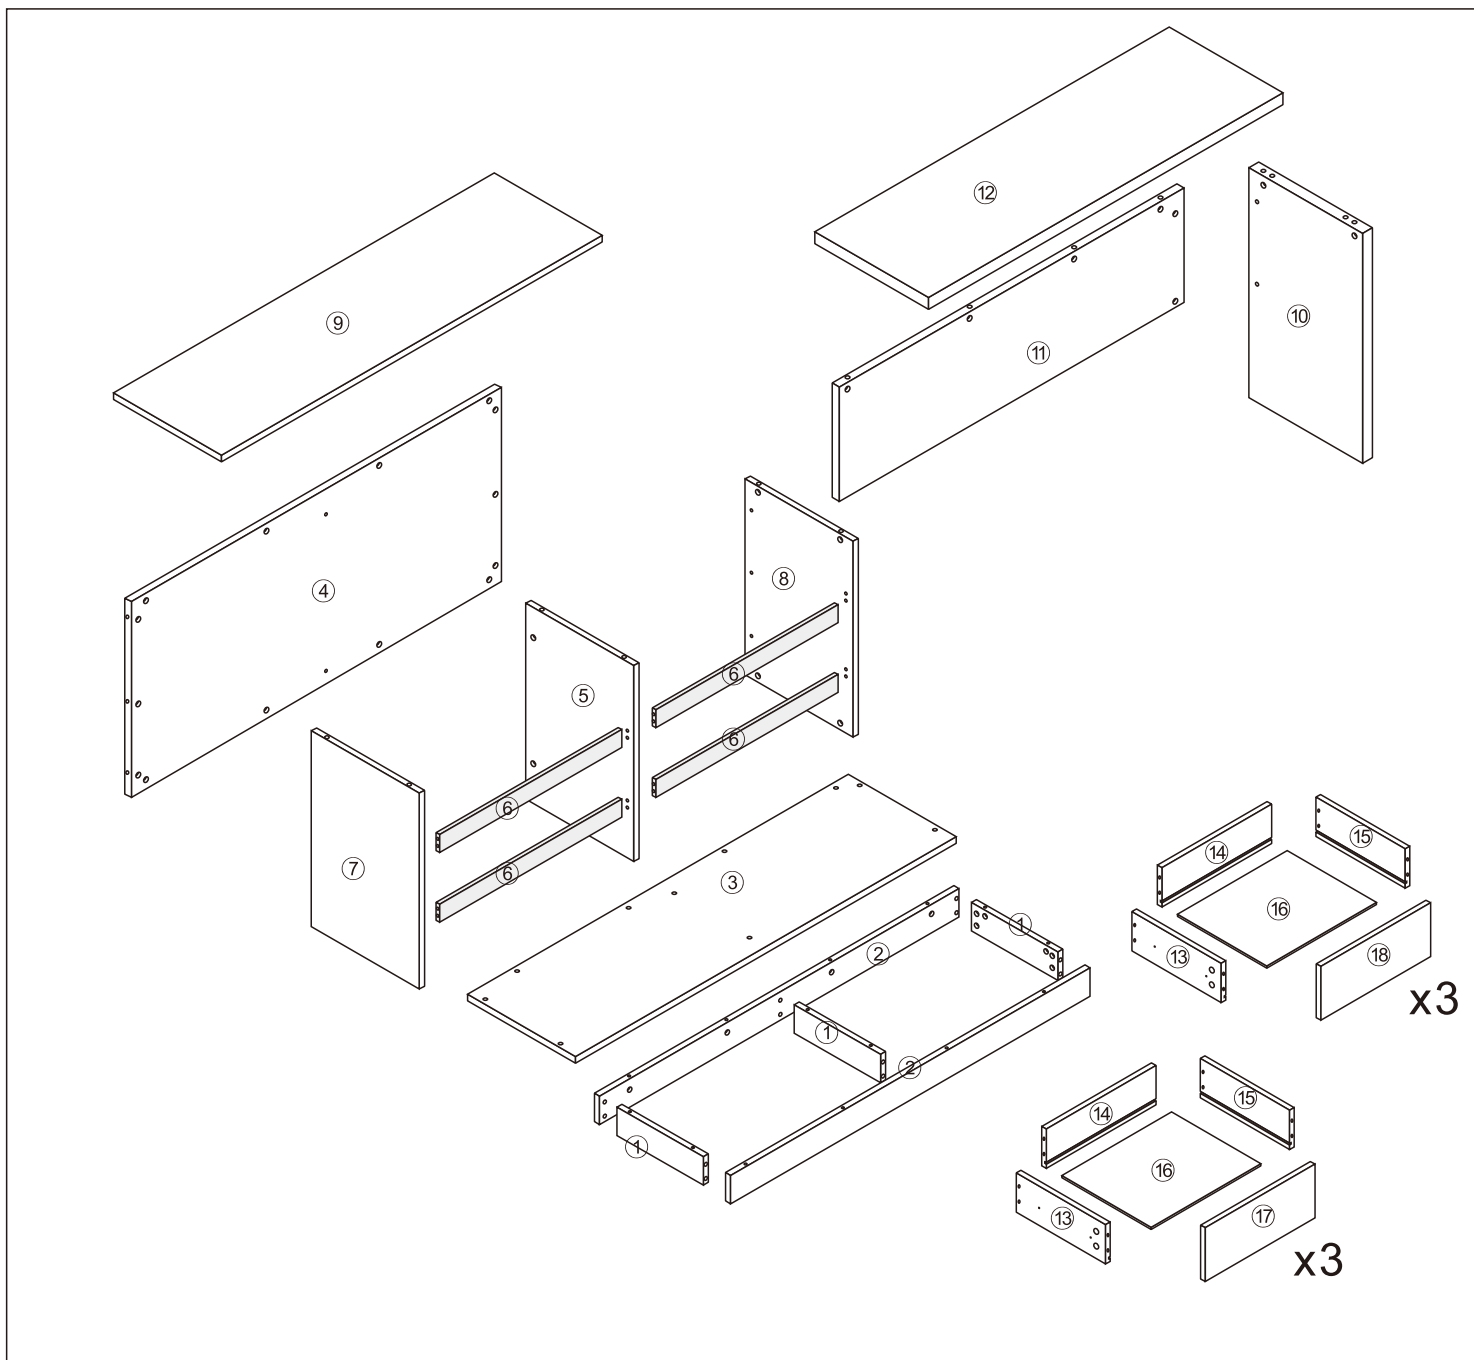

Multi Function Desk

Left and right interchangeability

W1420-2480MM

Installation Instructions

Notes: Don't tighten screws completely at first, just in case parts were assembled wrongly and need disassemble. Tighten screws at last when all parts are put together.

Disassembly and installation of accessories

A 102PCS	B 102PCS	C 48PCS	D 12PCS	E 24PCS	F 2PCS	G 12PCS	 Tools Recommended
							
15*10mm	6*28mm	3.5*14mm	Three-section Rail	3.5*40mm	8*30mm	φ15mm	

1

3PCS

2

2PCS