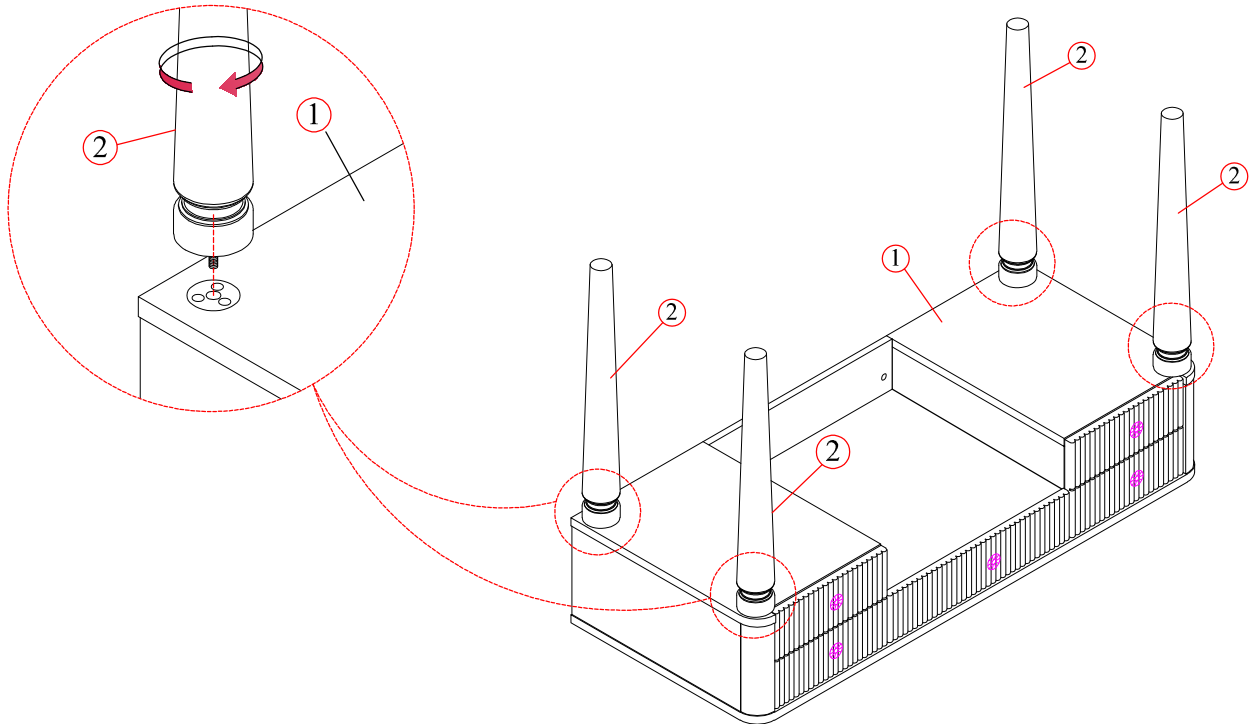

PARTS LIST

1		1PC
2		4PCS
3		1PC
4		2PCS
5		2PCS

A		BOLT Ø1/4"*18*1-4/7"	8PC
B		ALLEN WRENCH 4MM	1PC

ASSEMBLY INSTRUCTION

Step 1

**DO NOT TIGHTEN SCREWS UNTIL COMPLETELY ASSEMBLED .
NO APRETAR LOS TORNILLOS HASTA ARMAR COMPLETAMENTE.**

ASSEMBLY INSTRUCTION

Step 4

**DO NOT TIGHTEN SCREWS UNTIL COMPLETELY ASSEMBLED .
NO APRETAR LOS TORNILLOS HASTA ARMAR COMPLETAMENTE.**