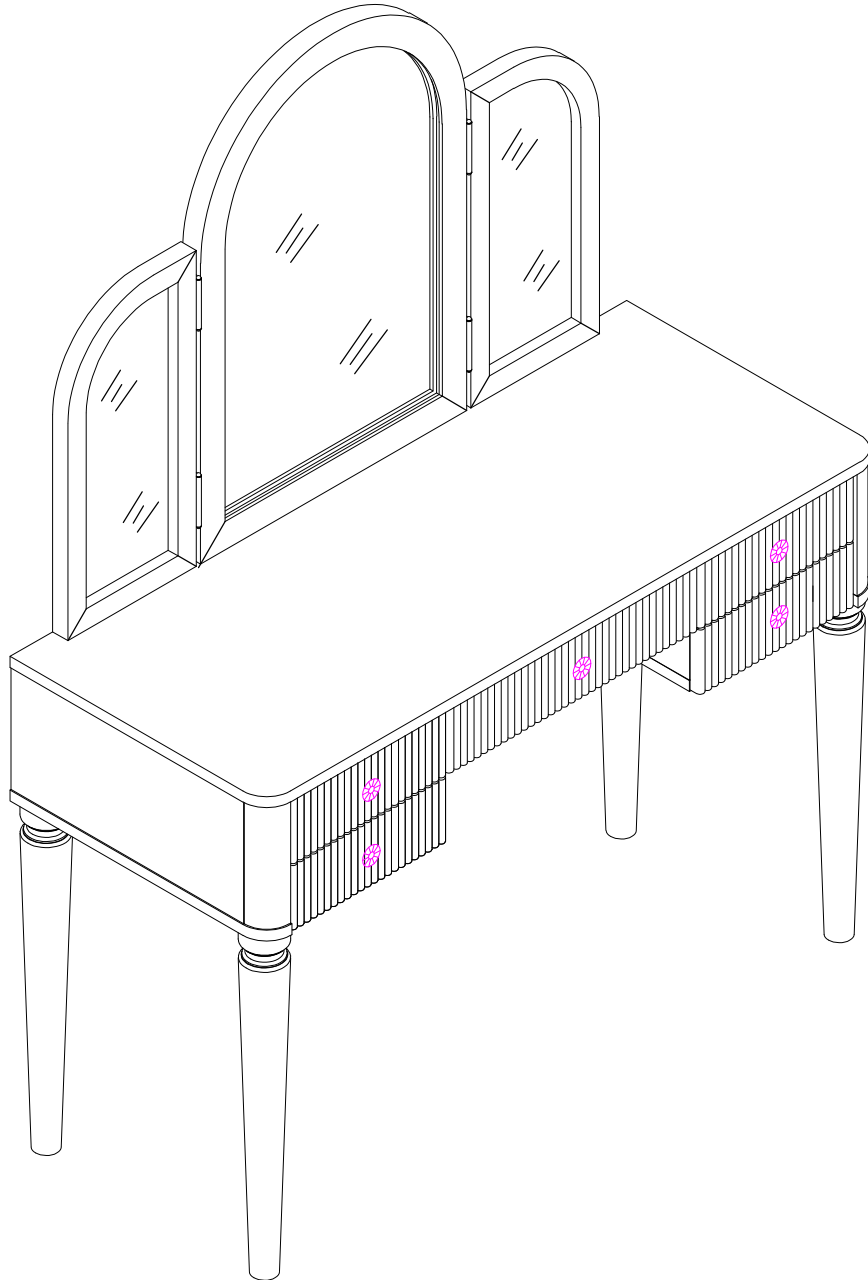

PARTS LIST

1		1PC
2		4PCS
3		1PC
4		2PCS
5		2PCS

A		BOLT Ø1/4"*18*1-4/7"	8PC
B		ALLEN WRENCH 4MM	1PC

ASSEMBLY INSTRUCTION

Step 1

**DO NOT TIGHTEN SCREWS UNTIL COMPLETELY ASSEMBLED .
NO APRETAR LOS TORNILLOS HASTA ARMAR COMPLETAMENTE.**

ASSEMBLY INSTRUCTION

Step 4

**DO NOT TIGHTEN SCREWS UNTIL COMPLETELY ASSEMBLED .
NO APRETAR LOS TORNILLOS HASTA ARMAR COMPLETAMENTE.**