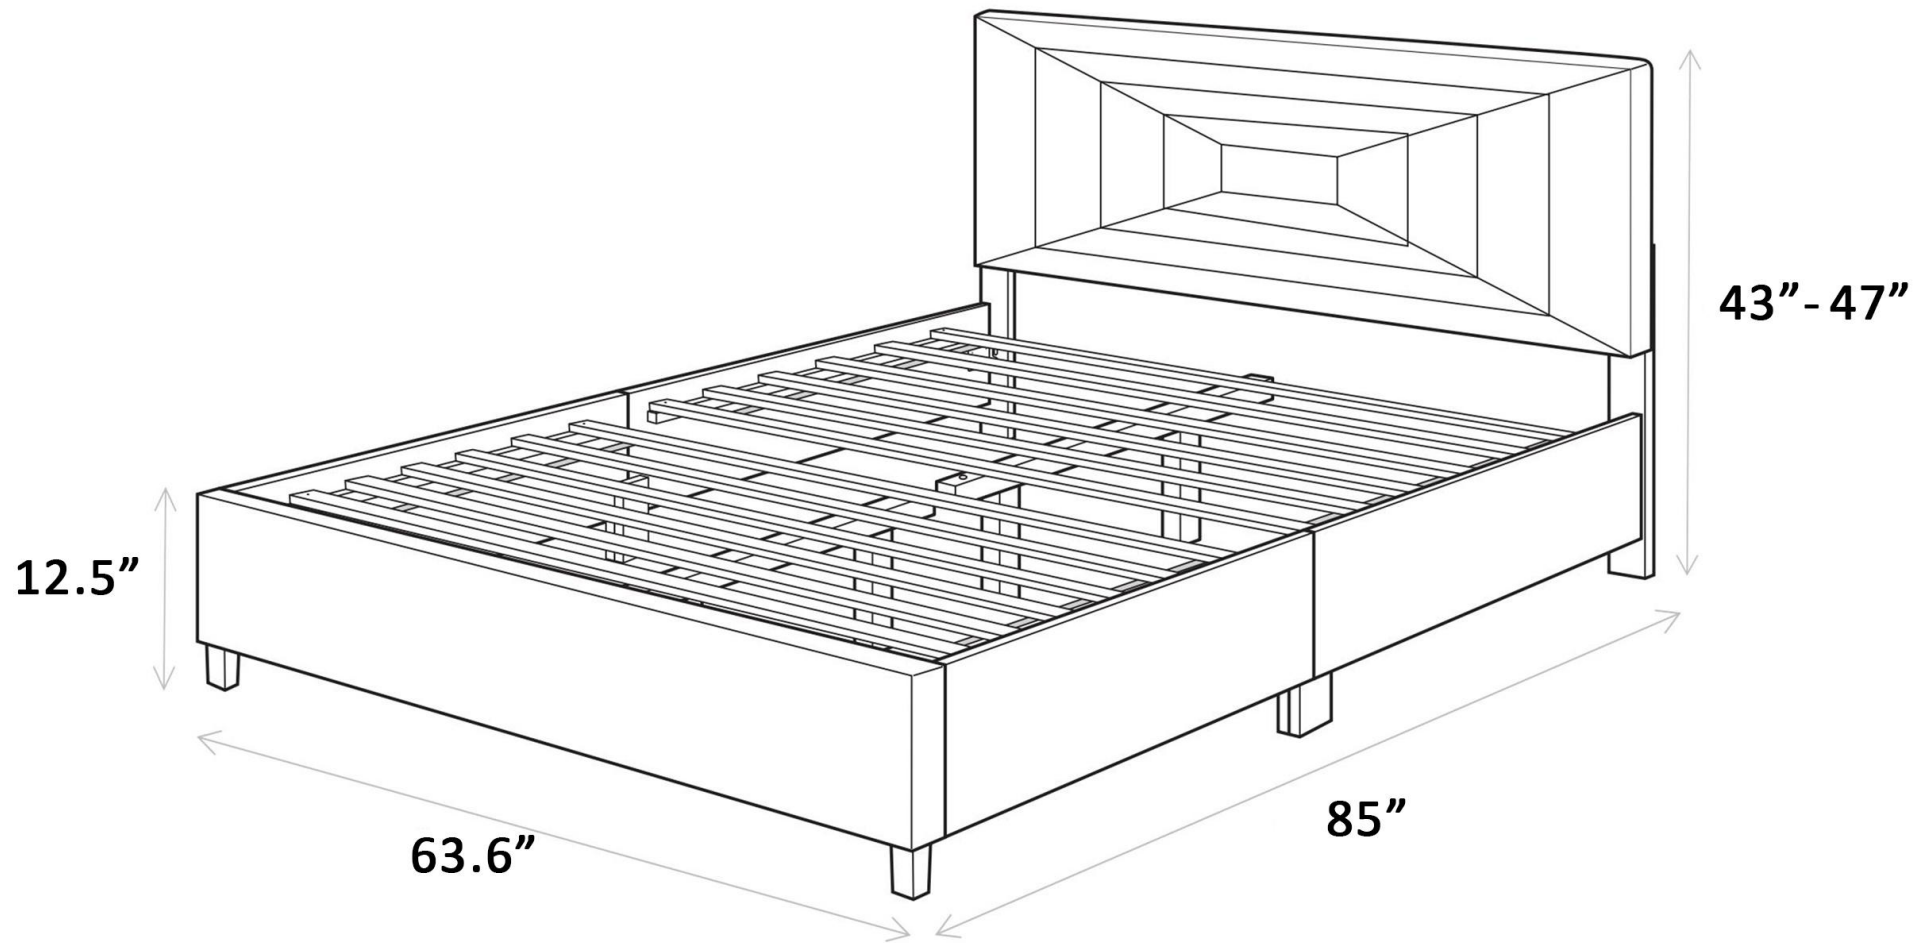

TWIN SIZE

Height Adjustable
Headboard

780
lbs
capacity

Kindly Note: No Box Spring Needed
Recommend Total Height of Bed Foundation: 8"-14"

FULL SIZE

Height Adjustable
Headboard

Kindly Note: No Box Spring Needed
Recommend Total Height of Bed Foundation: 8"-14"

QUEEN SIZE

Height Adjustable
Headboard

780
lbs
capacity

Kindly Note: No Box Spring Needed
Recommend Total Height of Bed Foundation: 8"-14"

KING SIZE

Height Adjustable
Headboard

Kindly Note: No Box Spring Needed
Recommend Total Height of Bed Foundation: 8"-14"