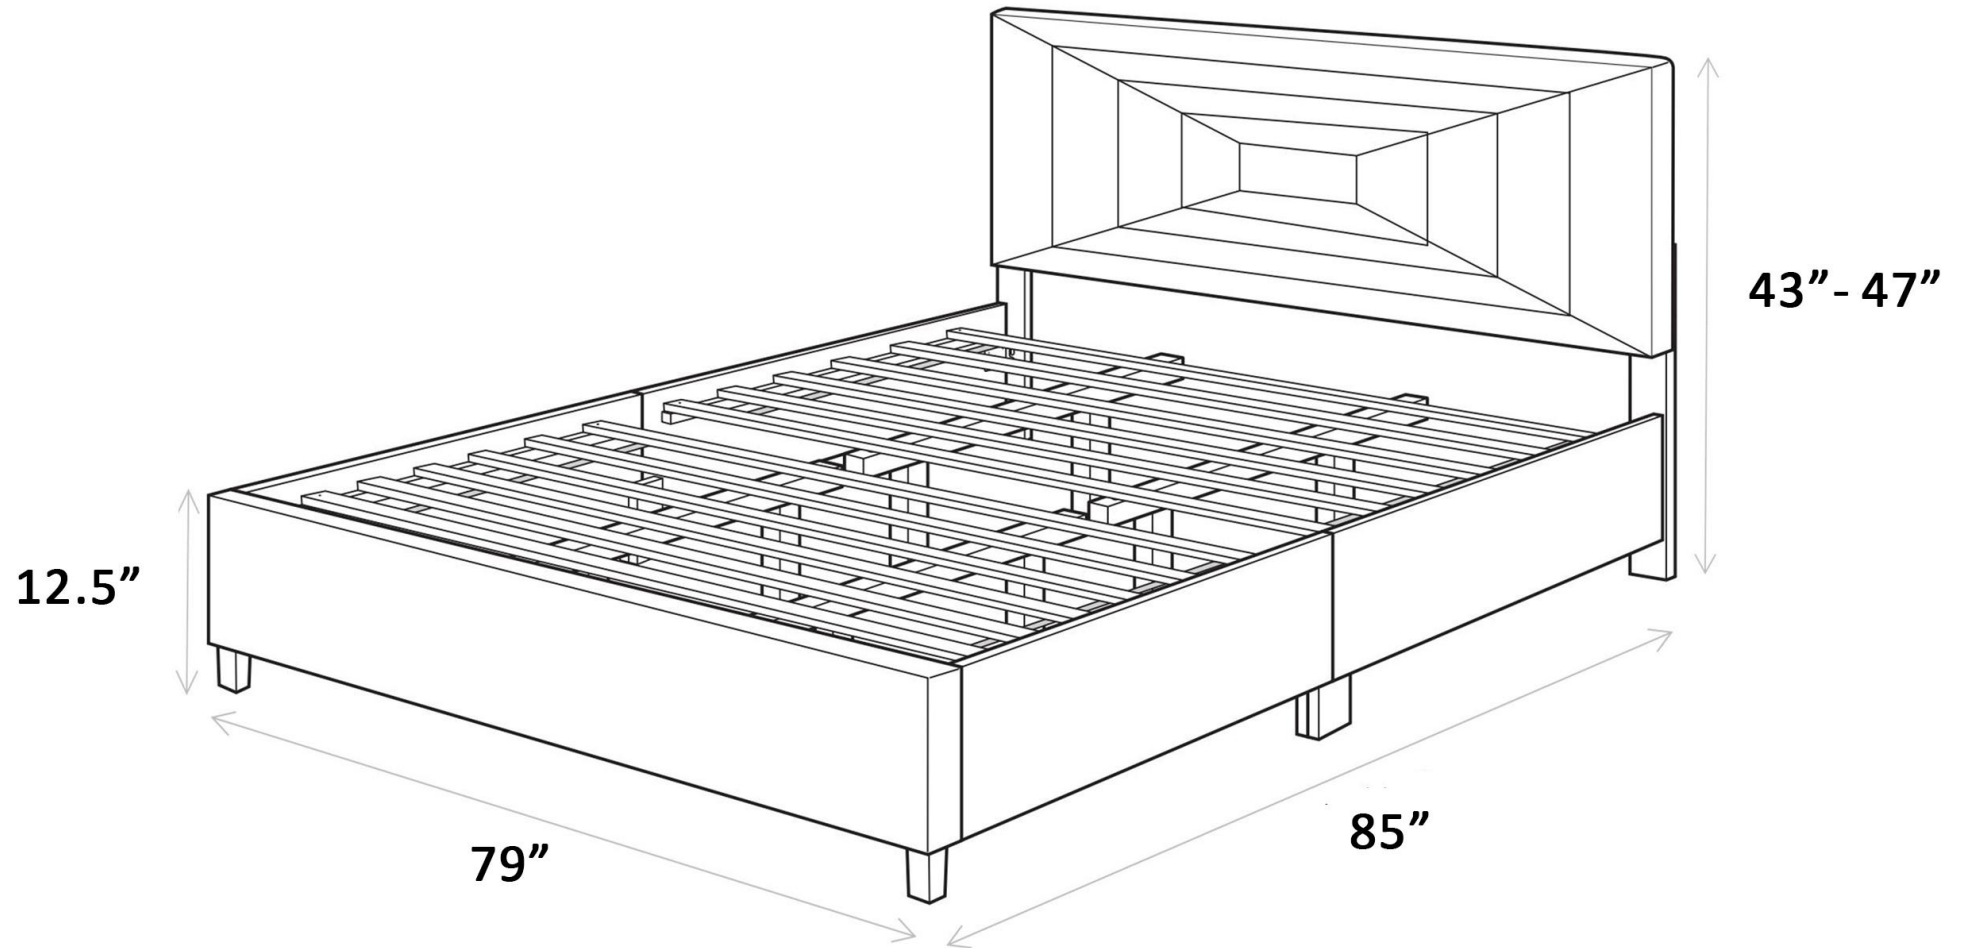

TWIN SIZE

Height Adjustable
Headboard

780
lbs
capacity

Kindly Note: No Box Spring Needed
Recommend Total Height of Bed Foundation: 8"-14"

FULL SIZE

Height Adjustable
Headboard

Kindly Note: No Box Spring Needed
Recommend Total Height of Bed Foundation: 8"-14"

QUEEN SIZE

Height Adjustable
Headboard

780
lbs
capacity

Kindly Note: No Box Spring Needed
Recommend Total Height of Bed Foundation: 8"-14"

KING SIZE

Height Adjustable
Headboard

Kindly Note: No Box Spring Needed
Recommend Total Height of Bed Foundation: 8"-14"