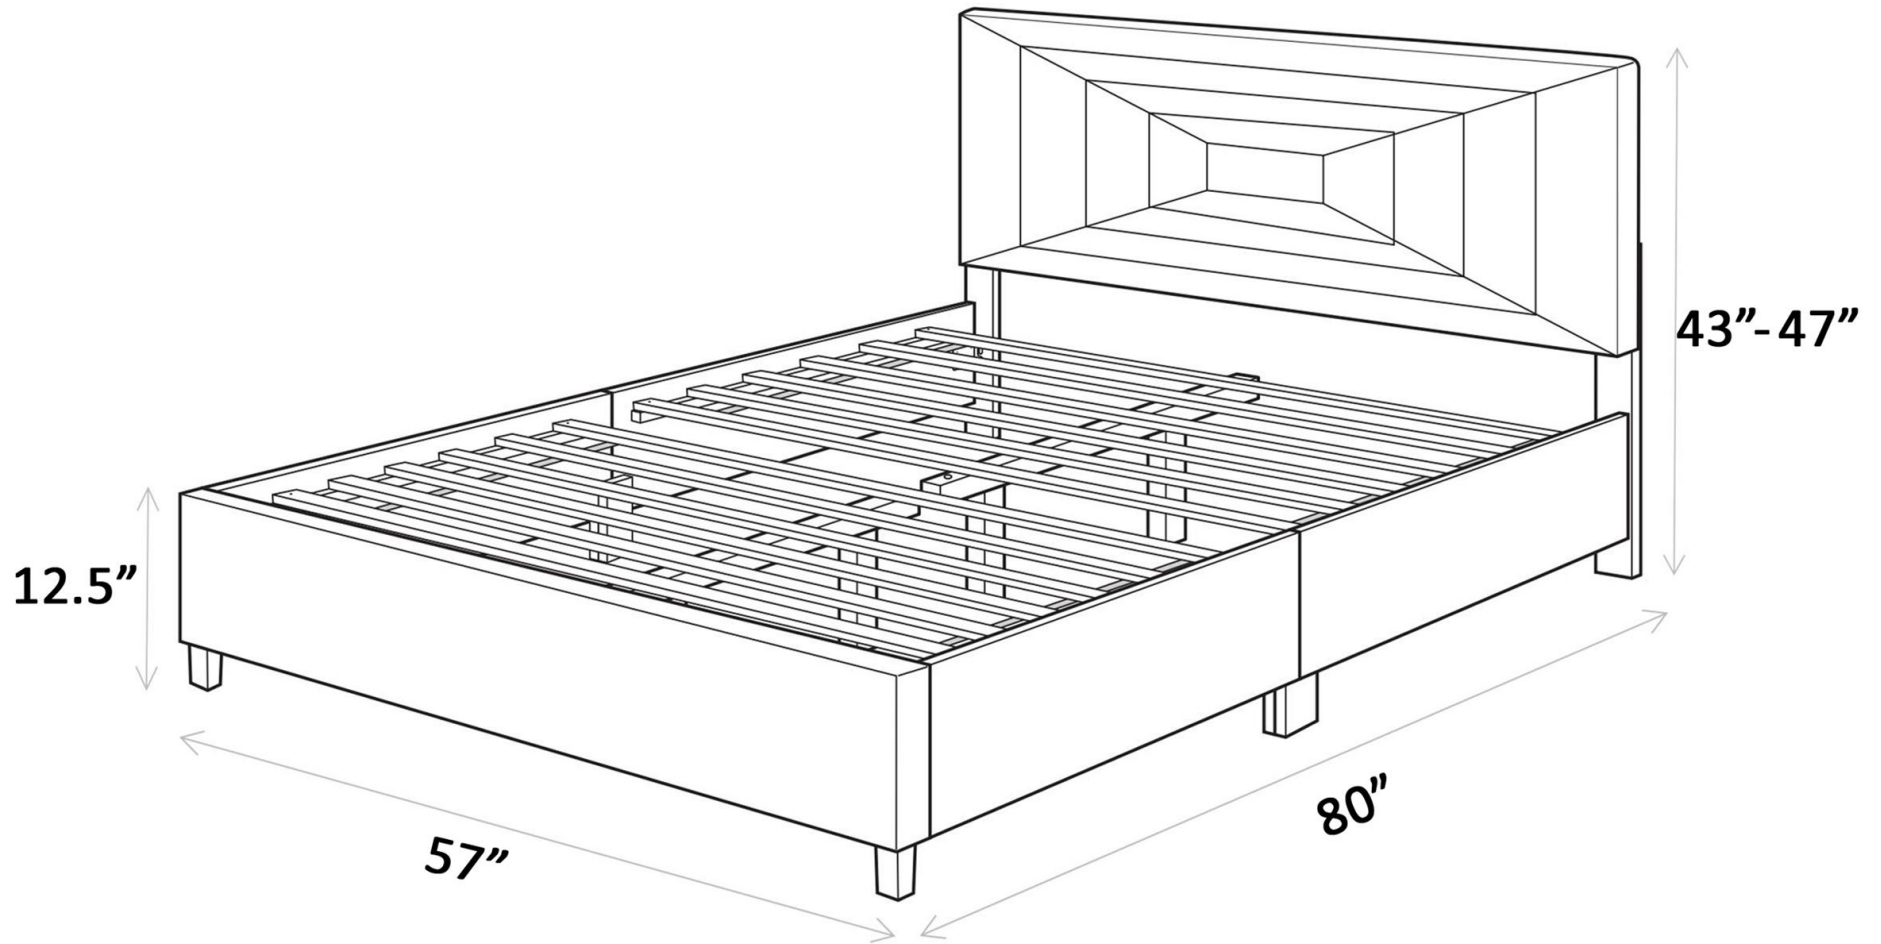

TWIN SIZE

Height Adjustable
Headboard

780
lbs
capacity

Kindly Note: No Box Spring Needed
Recommend Total Height of Bed Foundation: 8"-14"

FULL SIZE

Height Adjustable
Headboard

Kindly Note: No Box Spring Needed
Recommend Total Height of Bed Foundation: 8"-14"

QUEEN SIZE

Height Adjustable
Headboard

780
lbs
capacity

Kindly Note: No Box Spring Needed
Recommend Total Height of Bed Foundation: 8"-14"

KING SIZE

Height Adjustable
Headboard

Kindly Note: No Box Spring Needed
Recommend Total Height of Bed Foundation: 8"-14"