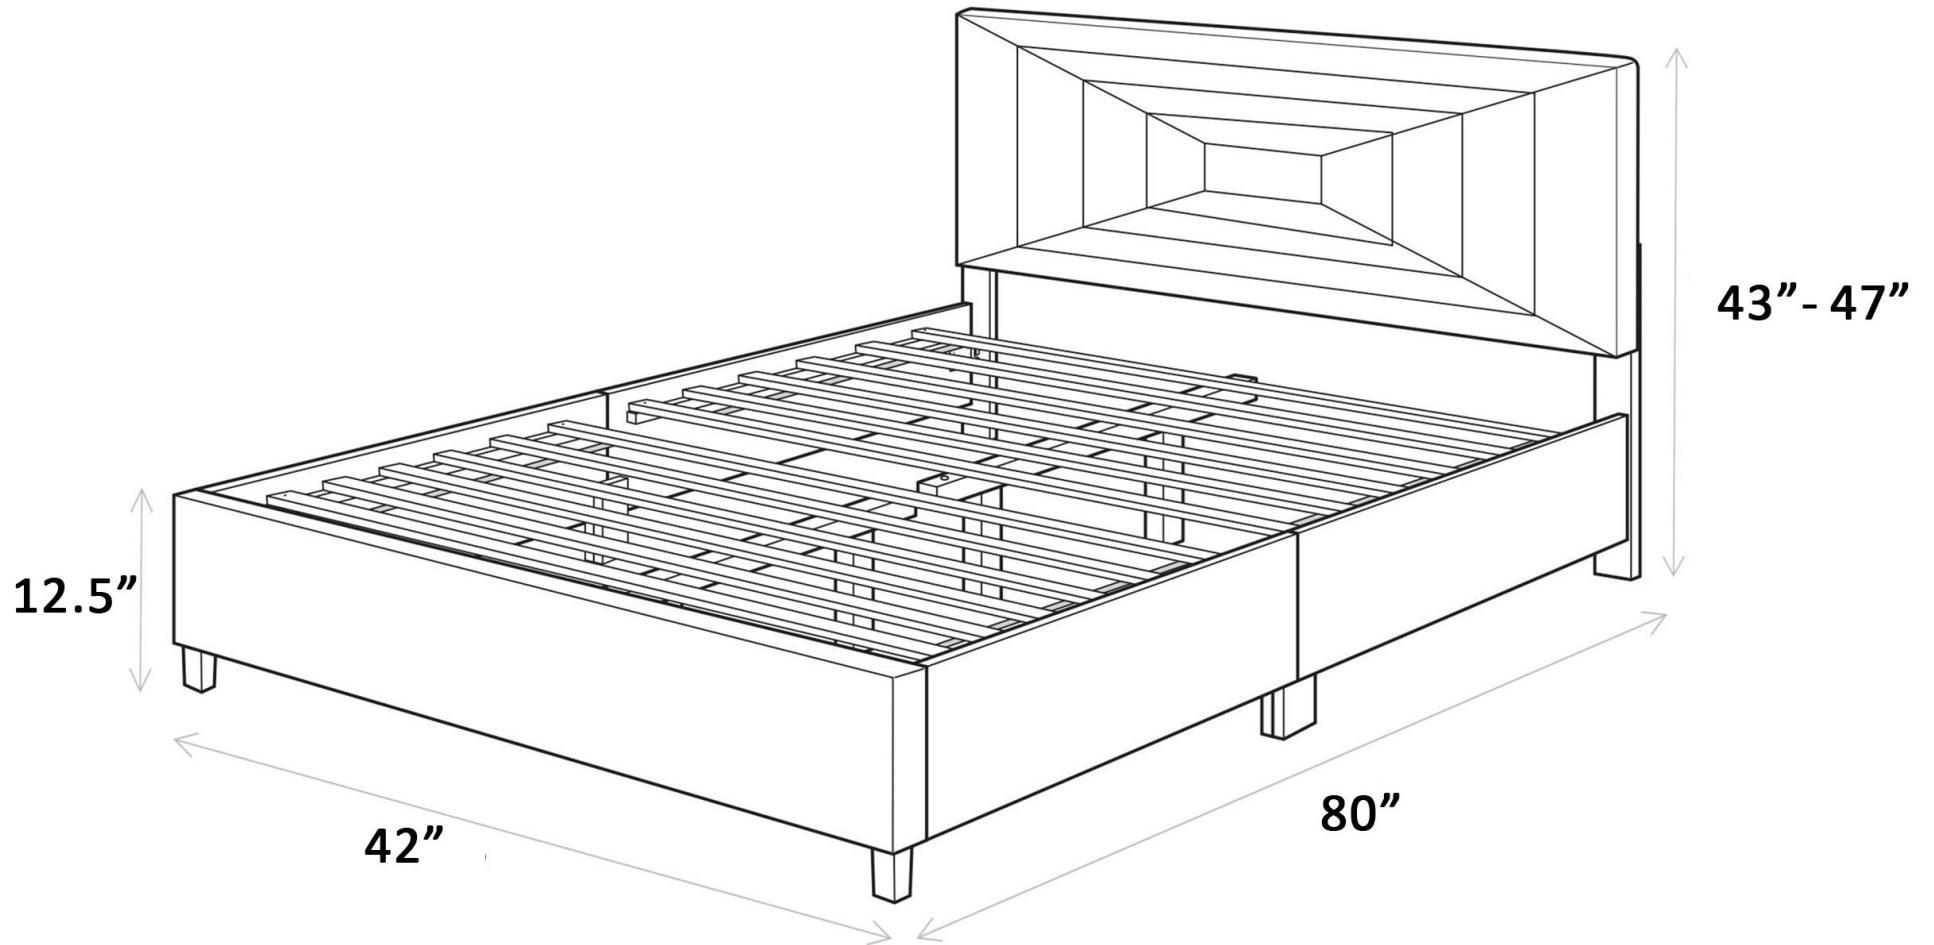

TWIN SIZE

Height Adjustable
Headboard

780
lbs
capacity

Kindly Note: No Box Spring Needed
Recommend Total Height of Bed Foundation: 8"-14"

FULL SIZE

Height Adjustable
Headboard

Kindly Note: No Box Spring Needed
Recommend Total Height of Bed Foundation: 8"-14"

QUEEN SIZE

Height Adjustable
Headboard

780
lbs
capacity

Kindly Note: No Box Spring Needed
Recommend Total Height of Bed Foundation: 8"-14"

KING SIZE

Height Adjustable
Headboard

Kindly Note: No Box Spring Needed
Recommend Total Height of Bed Foundation: 8"-14"