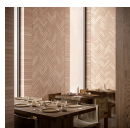

IMPRESS CLAY TERRACOTTA 2X10 HANDMADE MATTE TERRACOTTA TILE

The Impress Clay Terracotta 2x10 Handmade Matte Terracotta Tile offers the allure of natural patina without the wait. Its slim, elongated form is enriched by a warm sandy color and lightly textured, matte surface, bringing timeless character to floors or walls, in bathrooms, kitchens, or as a fireplace surround.

Commercial
Wall

Finish
Matte

Item Size
2.36 x 9.84"

Material
Handmade Terracotta

Residential
Wall, Floor

PRODUCT GALLERY

DETAILED SPECS

Available Sizes