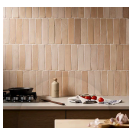

IMPRESS CLAY TERRACOTTA 2X10 HANDMADE MATTE TERRACOTTA TILE

The Impress Clay Terracotta 2x10 Handmade Matte Terracotta Tile offers the allure of natural patina without the wait. Its slim, elongated form is enriched by a warm sandy color and lightly textured, matte surface, bringing timeless character to floors or walls, in bathrooms, kitchens, or as a fireplace surround.

Commercial
Wall

Finish
Matte

Item Size
2.36 x 9.84"

Material
Handmade Terracotta

Residential
Wall, Floor

PRODUCT GALLERY

DETAILED SPECS

Available Sizes