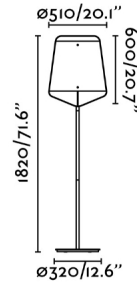

### General characteristics

Fixation	Floor
voltage	120V
Hertz	60Hz
Cable length	0.02 ft
Switch type	Push
Max. Power	15W