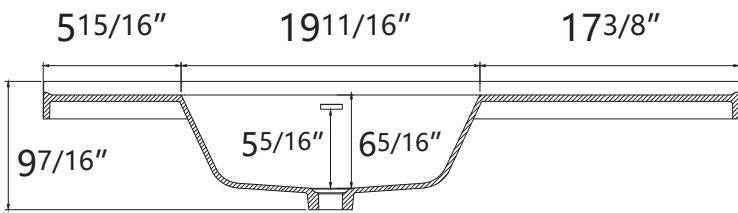

☎ 213 675 2021

✉ support@trendytotesinc.com

📍 162 Atlantic St, Pomona, CA 91768

DIMENSION DETAILS

BATHROOM VANITY TOP

MODEL NT-E43-L

✉ support@trendytotesinc.com

☎ 213 675 2021

PRODUCT
INSTRUCTION
VIDEO

Top View

VANITY SIZE

Front View

Side View