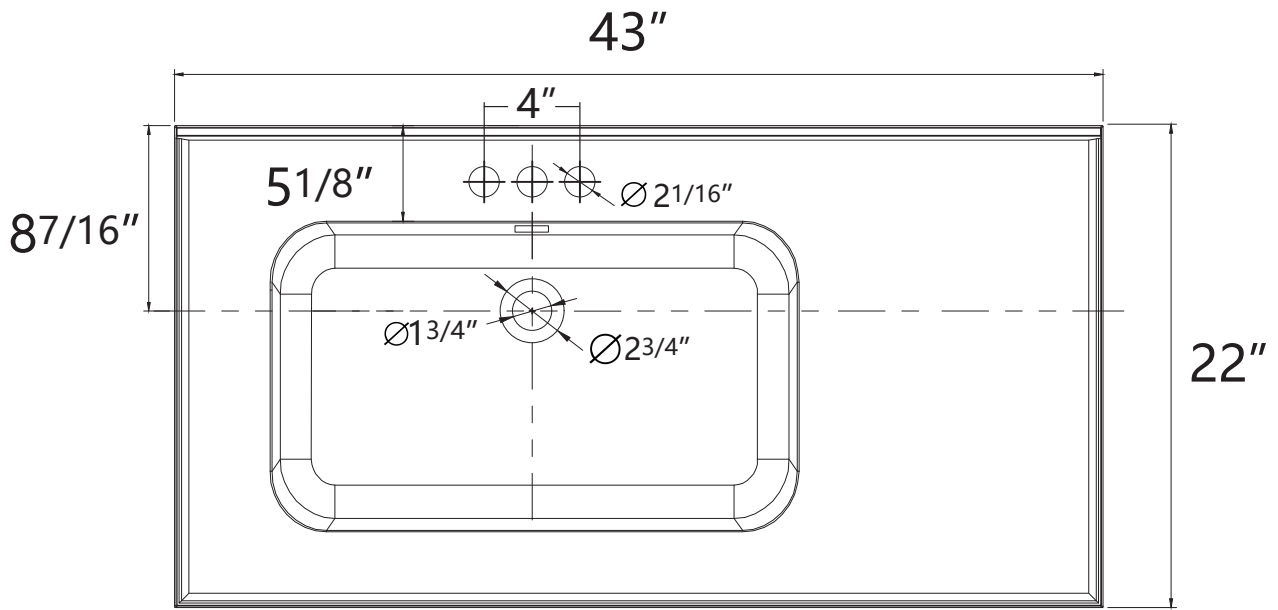

☎ 213 675 2021

✉ support@trendytotesinc.com

📍 162 Atlantic St, Pomona, CA 91768

DIMENSION DETAILS

BATHROOM VANITY TOP

MODEL NT-E43-L

✉ support@trendytotesinc.com

☎ 213 675 2021

PRODUCT
INSTRUCTION
VIDEO

Top View

VANITY SIZE

Front View

Side View