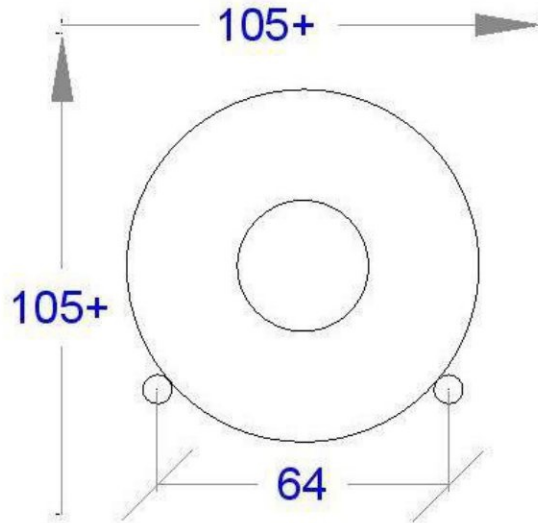

1 bottle Rails

Item	Height	Depth	Capacity	Width
VR (no collar)	105mm Minimum	178mm	1 bottle	105mm Minimum
VRC (with collar)		191mm		

Rails - VR - no collars

Rails - VRC - with collars