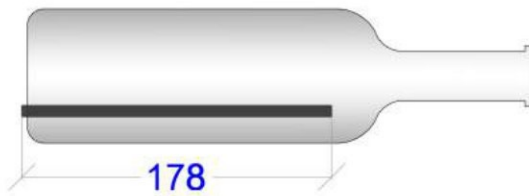

1 bottle Rails

Item	Height	Depth	Capacity	Width
VR (no collar)	105mm Minimum	178mm	1 bottle	105mm Minimum
VRC (with collar)		191mm		

Rails - VR - no collars

Rails - VRC - with collars