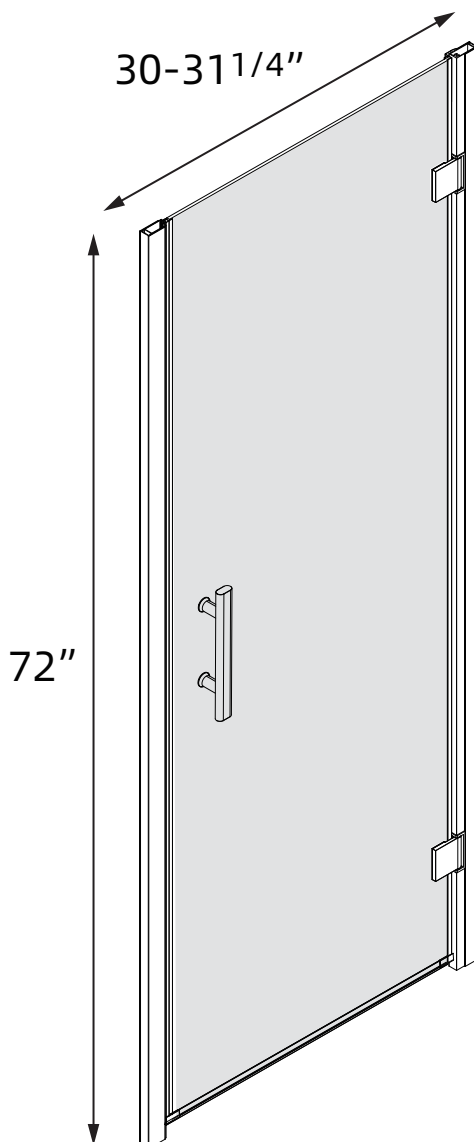

626-679-3588
service@getprohome.com
www.getprohome.com
162 Atlantic St, Pomona, CA 91768

PRODUCT
INSTRUCTION
VIDEO

SIZE DETAILS

SHOWER DOOR

626-679-3588
service@getprohome.com
www.getprohome.com
162 Atlantic St, Pomona, CA 91768

PRODUCT
INSTRUCTION
VIDEO

SIZE DETAILS

SHOWER DOOR

KINDLY ATTENTION: To ensure a perfect installation, please measure the actual shower door size for the opening and mark the enclosure accordingly. Do not prepare the opening until you have received the shower door. Because the shower door dimensions may vary by up to 1 1/4 inch due to the manufacturing process.