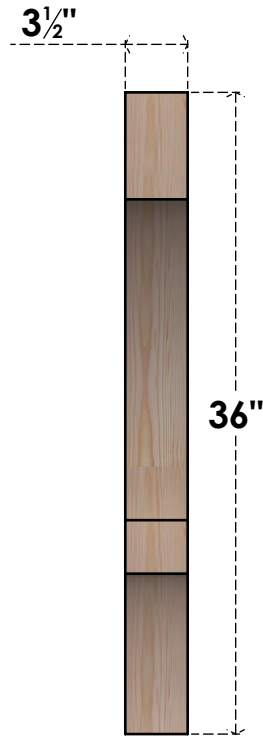

# BRC04X32X36BOA00SDF

3 1/2"W X 32"D X 36"H BALBOA SMOOTH BRACE, DOUGLAS FIR

**SIDE**

**FRONT**

EKENA MILLWORK  
 2300 WEST MAIN ST.  
 CLARKSVILLE, TX 75426  
 TOLL FREE: 866-607-0453  
 WWW.EKENAMILLWORK.COM

**NOTES**

1. INSTALLATION TO BE COMPLETED IN ACCORDANCE WITH MANUFACTURER'S SPECIFICATIONS.
2. DRAWING MAY NOT BE TO SCALE
3. THIS DRAWING IS INTENDED FOR DESIGN AND PLANNING PURPOSES ONLY.
4. ALL INFORMATION CONTAINED HEREIN WAS CURRENT AT THE TIME OF DEVELOPMENT BUT MUST BE REVIEWED AND APPROVED BY THE PRODUCT MANUFACTURER TO BE CONSIDERED ACCURATE.
5. PRODUCTS ARE NOT KILN DRIED. THIS ITEM IS UNIQUE AND WILL CONTAIN THE NATURAL VARIATIONS THAT THE WOOD SPECIES OFFERS. THIS MAY RESULT IN VARIATIONS UP TO 1/4"