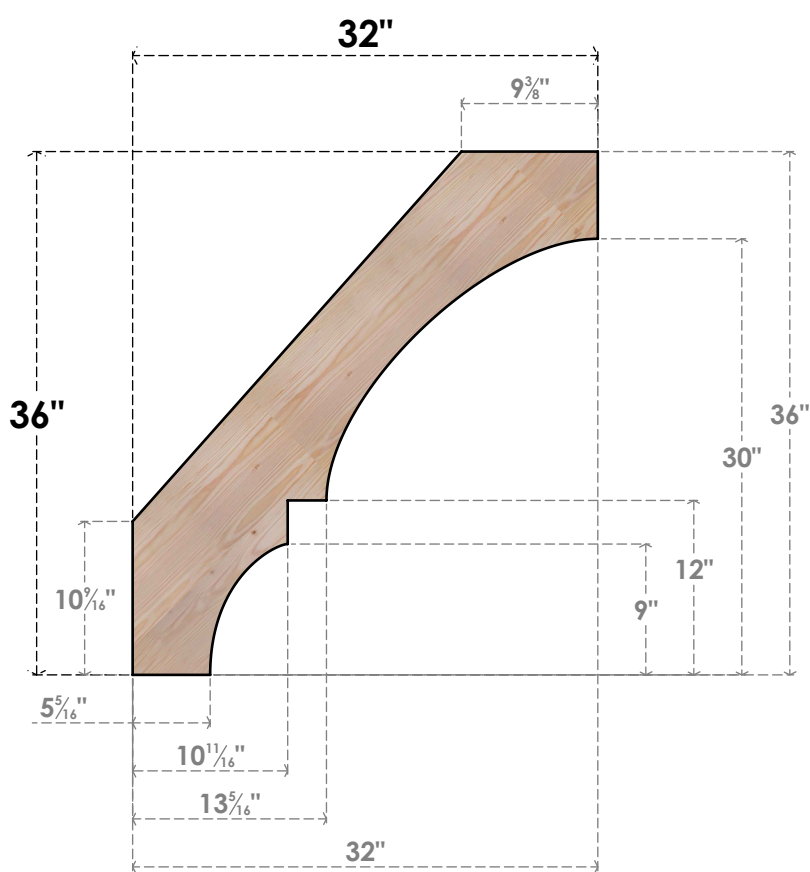

# BRC04X32X36BOA00SDF

3 1/2"W X 32"D X 36"H BALBOA SMOOTH BRACE, DOUGLAS FIR

**SIDE**

**FRONT**

EKENA MILLWORK  
 2300 WEST MAIN ST.  
 CLARKSVILLE, TX 75426  
 TOLL FREE: 866-607-0453  
 WWW.EKENAMILLWORK.COM

**NOTES**

1. INSTALLATION TO BE COMPLETED IN ACCORDANCE WITH MANUFACTURER'S SPECIFICATIONS.
2. DRAWING MAY NOT BE TO SCALE
3. THIS DRAWING IS INTENDED FOR DESIGN AND PLANNING PURPOSES ONLY.
4. ALL INFORMATION CONTAINED HEREIN WAS CURRENT AT THE TIME OF DEVELOPMENT BUT MUST BE REVIEWED AND APPROVED BY THE PRODUCT MANUFACTURER TO BE CONSIDERED ACCURATE.
5. PRODUCTS ARE NOT KILN DRIED. THIS ITEM IS UNIQUE AND WILL CONTAIN THE NATURAL VARIATIONS THAT THE WOOD SPECIES OFFERS. THIS MAY RESULT IN VARIATIONS UP TO 1/4"