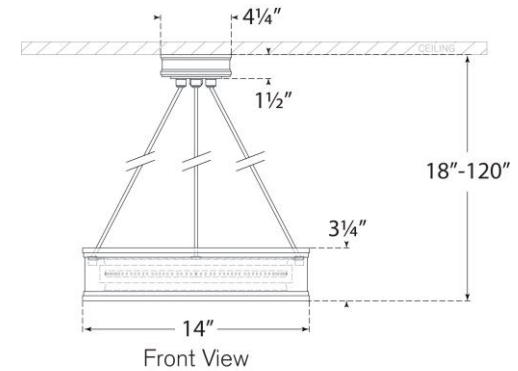

TEAR SHEET

Connery 14" Ring Pendant

Item # CHC 1611AB

Designer: Chapman & Myers

O/A Height: 15" - 120"

Fixture Height: 3.25"

Width: 14"

Canopy: 4.25" Round

Finishes: AB, BZ, PN, WHT

Socket: Dedicated LED

Wattage: 23w (1750lm)

Weight: 10 Pounds

Note: Height Not Adjustable After Installation

Bottom View