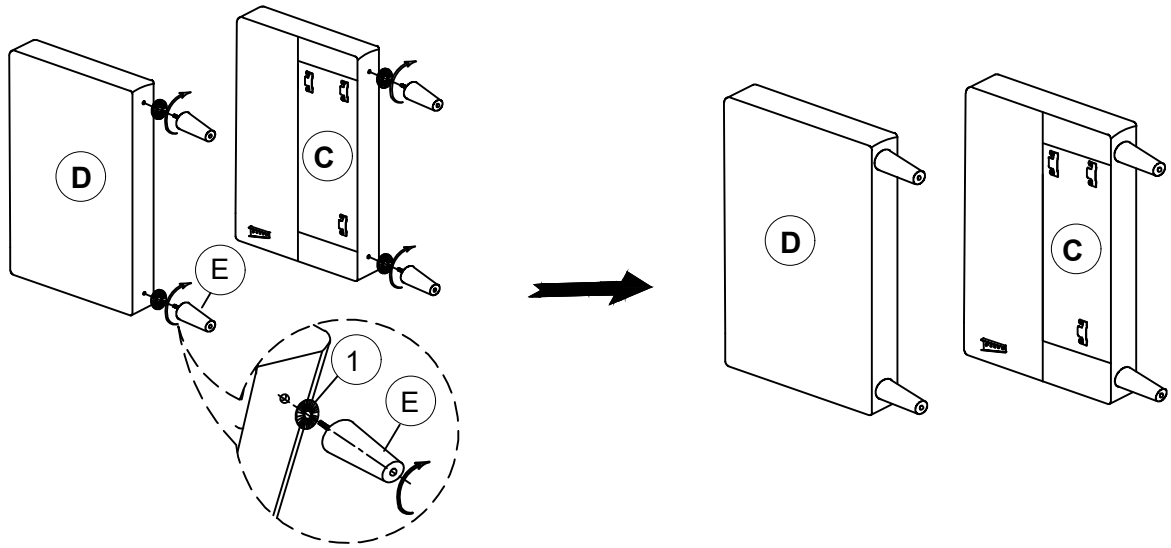

ASSEMBLY INSTRUCTIONS

STEP 1