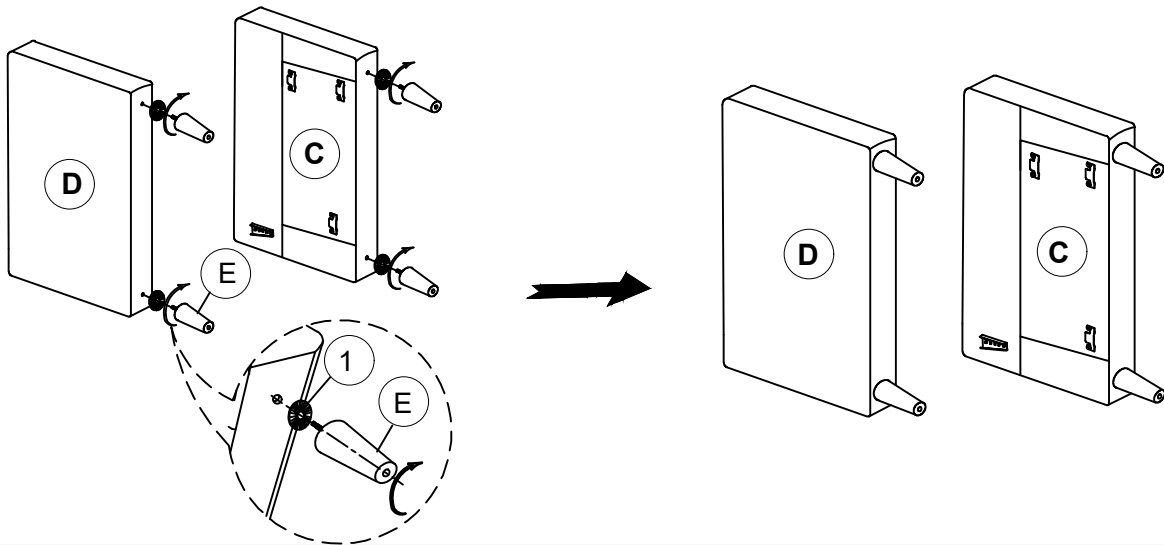

ASSEMBLY TIME

10 MINUTES

PARTS IDENTIFICATION

A	SEAT		1PC
B	BACK		1PC
C	RIGHT ARM		1PC
D	LEFT ARM		1PC
E	LEG		4PCS

HARDWARE IDENTIFICATION

1	PLASTIC WASHER (Ø50*2MM-BLK)		4PCS
---	---------------------------------	---	------

ASSEMBLY INSTRUCTIONS

STEP 1

STEP 2

STEP 3 COMPLETE

Note: Dimension tolerance $\pm 5\%$

ASSEMBLY INSTRUCTIONS

Fine Furniture for every stage of life

Chair