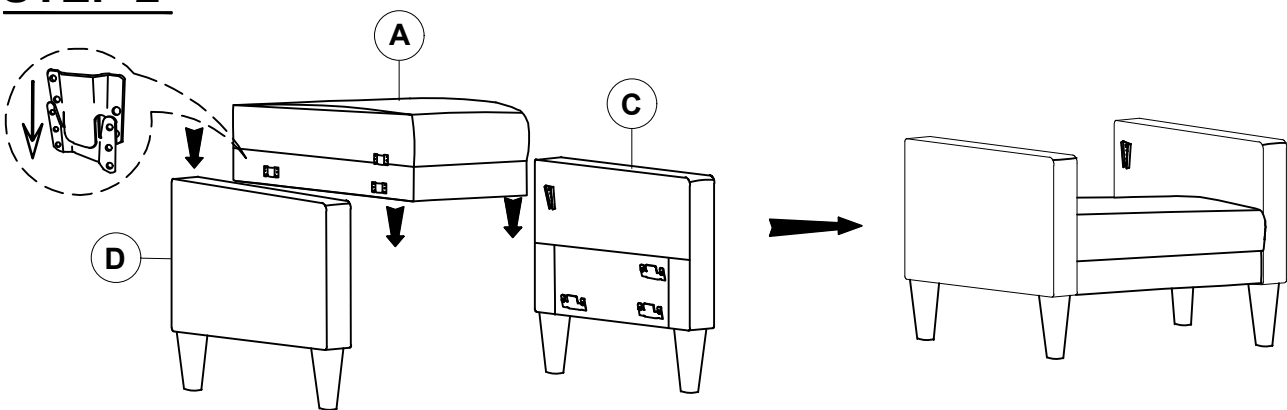

ASSEMBLY INSTRUCTIONS

STEP 2

STEP 3 COMPLETE