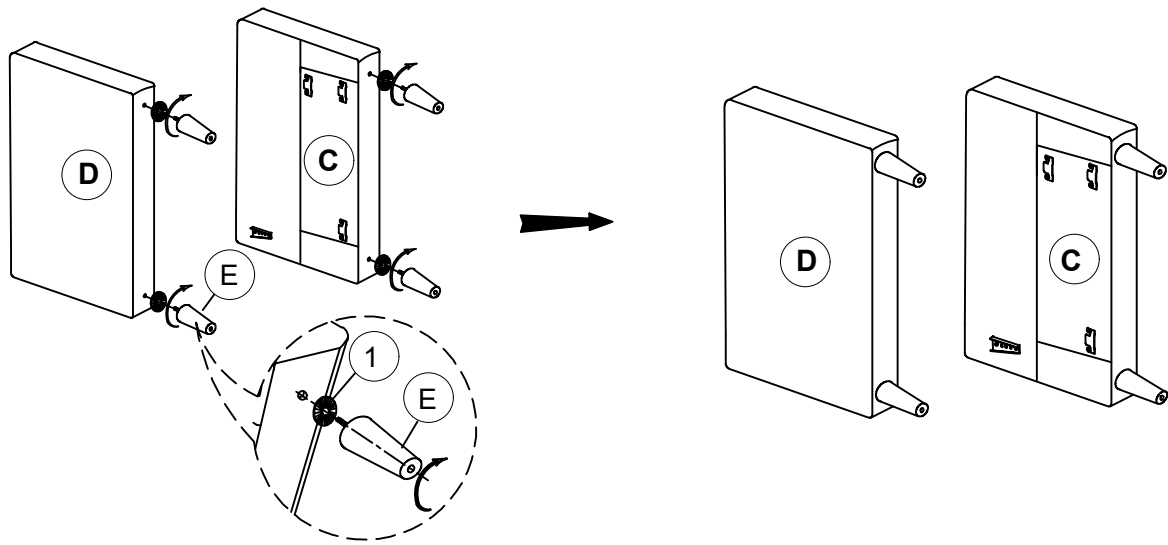

ASSEMBLY INSTRUCTIONS