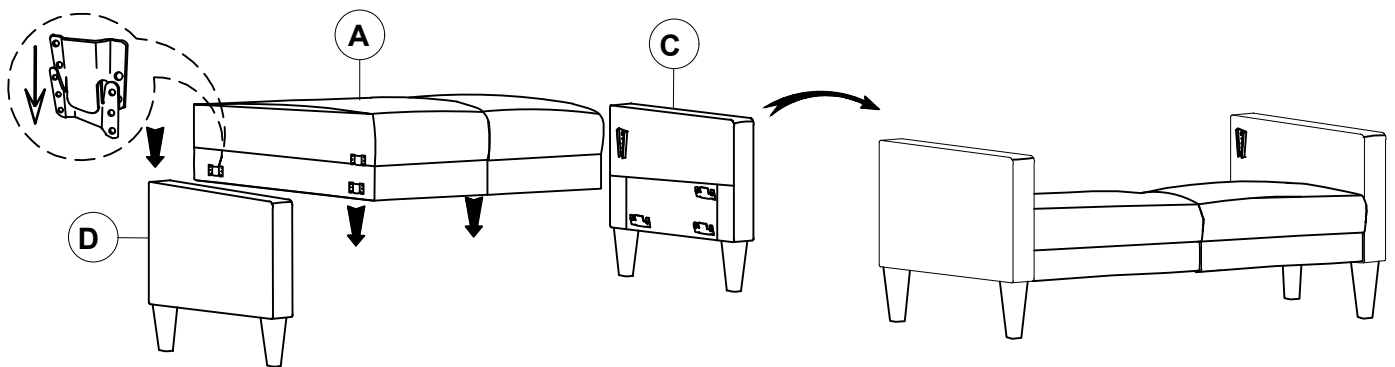

ASSEMBLY INSTRUCTIONS

STEP 1

STEP 2

STEP 3 COMPLETE