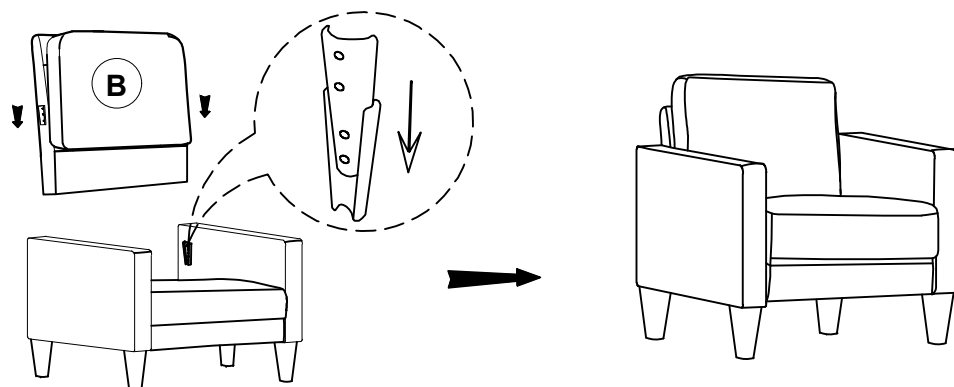

STEP 3 COMPLETE