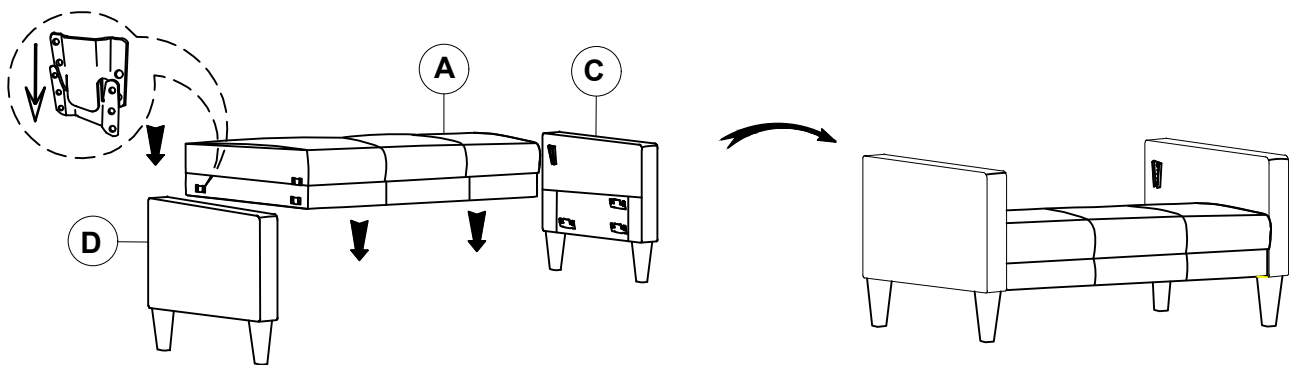

ASSEMBLY INSTRUCTIONS

STEP 1

STEP 2

STEP 3 COMPLETE