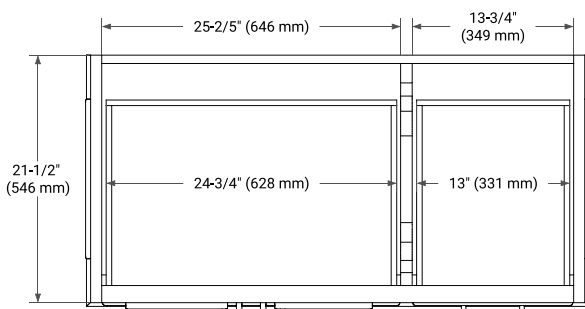

42" LEFT OFFSET CABINET

BASE CABINET DIMENSIONS

42" W x 21.5" D x 34.5" H

FEATURES

- Solid wood frame & plywood panels
- Dovetail drawers and joints
- Soft closing doors & drawers

HARDWARE FINISHES*

Brushed Nickel Satin Brass Matte Black Polished Chrome

43" LEFT RECTANGLE SINK COUNTERTOP WITH 0.75 IN. THICKNESS

OVERALL DIMENSIONS

43" W x 22" D x 0.75" H

COUNTERTOP OPTIONS

Carrara Marble

FEATURES

- Solid countertop with mitered edges & seams
- Undermount white rectangular sink
- Pre-drilled for 8" widespread faucet

INCLUDED

- Countertop
- Matching Backsplash
- Rectangle Sink

COUNTERTOP PLAN VIEW

EDGE SIDE VIEW

THREE DIMENSIONAL COUNTERTOP VIEW