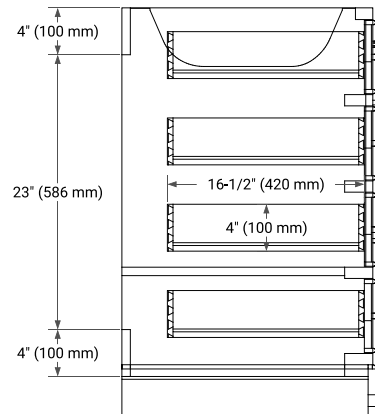

42" LEFT OFFSET CABINET

BASE CABINET DIMENSIONS

42" W x 21.5" D x 34.5" H

FEATURES

- Solid wood frame & plywood panels
- Dovetail drawers and joints
- Soft closing doors & drawers

HARDWARE FINISHES*

Brushed Nickel Satin Brass Matte Black Polished Chrome

43" LEFT RECTANGLE SINK COUNTERTOP WITH 0.75 IN. THICKNESS

OVERALL DIMENSIONS

43" W x 22" D x 0.75" H

COUNTERTOP OPTIONS

Carrara Marble

FEATURES

- Solid countertop with mitered edges & seams
- Undermount white rectangular sink
- Pre-drilled for 8" widespread faucet

INCLUDED

- Countertop
- Matching Backsplash
- Rectangle Sink

COUNTERTOP PLAN VIEW

EDGE SIDE VIEW

THREE DIMENSIONAL COUNTERTOP VIEW