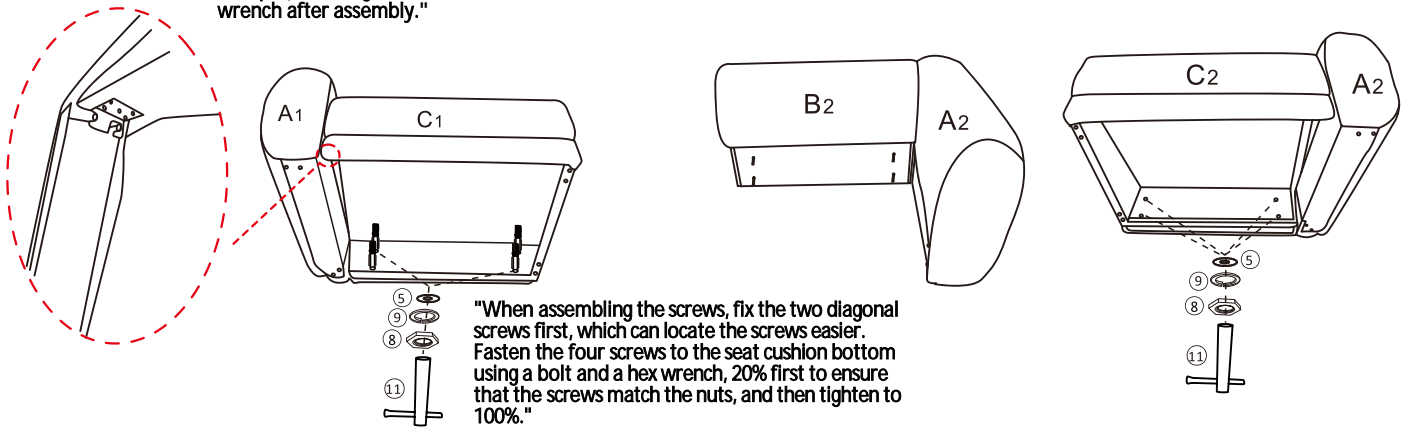

# ASSEMBLY INSTRUCTIONS

ID	PARTS IDENTIFICATION	QTY	Carton	ID	HARDWARE PACKAGE	QTY
A1	 LEFT ARM	1 PC	CLOUD-ARM	①		2 PCS
				②	M6*20mm SCREWS 	9 PCS
③	M8*60MM SCREWS 	9 PCS				
④	ALLEN KEY 	1 PC				
⑤	3*22mm WASHER 	9 pcs				
⑥	MIDDLE LEG 	2 PCS				
⑦	M8*80MM SCREWS 	9 PCS				
⑧	M8 NUT 	9 PCS				
⑨	φ15mm SPRING SHIM 	9 PCS				
⑩	3*17mm WASHER 	9 PCS				
⑪	ALLEN KEY 	1 PC				
B1	 LEFT BACK FRAME	1 PC	CLOUD- S1-LAF CHAIR	⑫		2 PCS
C1	 LEFT SEAT	1 PC				
B2	 RIGHT BACK FRAME	1 PC	CLOUD-S2-RAF CHAIR	⑫		2 PCS
C2	 RIGHT SEAT	1 PC				

Step 1

Step 2

"Assemble the bench on a soft, scratch-free surface (e.g., a carpet), then tighten the seat back screws with a hex wrench after assembly."

Step 3

Step 4

"Pre-assemble the center leg screws but do not tighten them yet."

"Insert the bracket halfway first and leave some space. After locating the position of the screws, fix the bracket firmly and tighten the screws."

Step 5

"Pre-assemble the screws (1) but do not tighten them yet."