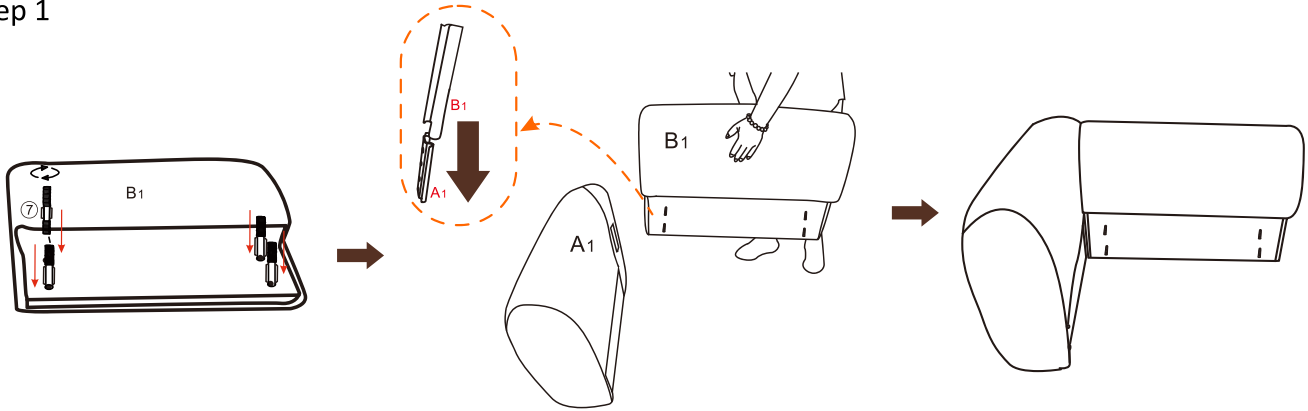

# ASSEMBLY INSTRUCTIONS

**CLOUD SOFA**

# ASSEMBLY INSTRUCTIONS

ID	PARTS IDENTIFICATION	QTY	Carton	ID	HARDWARE PACKAGE	QTY
A1	 LEFT ARM	1 PC	CLOUD-ARM	①		2 PCS
				②	M6*20mm SCREWS 	9 PCS
③	M8*60MM SCREWS 	9 PCS				
④	ALLEN KEY 	1 PC				
⑤	3*22mm WASHER 	9 pcs				
⑥	MIDDLE LEG 	2 PCS				
⑦	M8*80MM SCREWS 	9 PCS				
⑧	M8 NUT 	9 PCS				
⑨	φ15mm SPRING SHIM 	9 PCS				
⑩	3*17mm WASHER 	9 PCS				
⑪	ALLEN KEY 	1 PC				
B1	 LEFT BACK FRAME	1 PC	CLOUD- S1-LAF CHAIR	⑫		2 PCS
C1	 LEFT SEAT	1 PC				
B2	 RIGHT BACK FRAME	1 PC	CLOUD-S2-RAF CHAIR	⑫		2 PCS
C2	 RIGHT SEAT	1 PC				

Step 1

Step 2

"Assemble the bench on a soft, scratch-free surface (e.g., a carpet), then tighten the seat back screws with a hex wrench after assembly."

Step 3

Step 4

"Pre-assemble the center leg screws but do not tighten them yet."