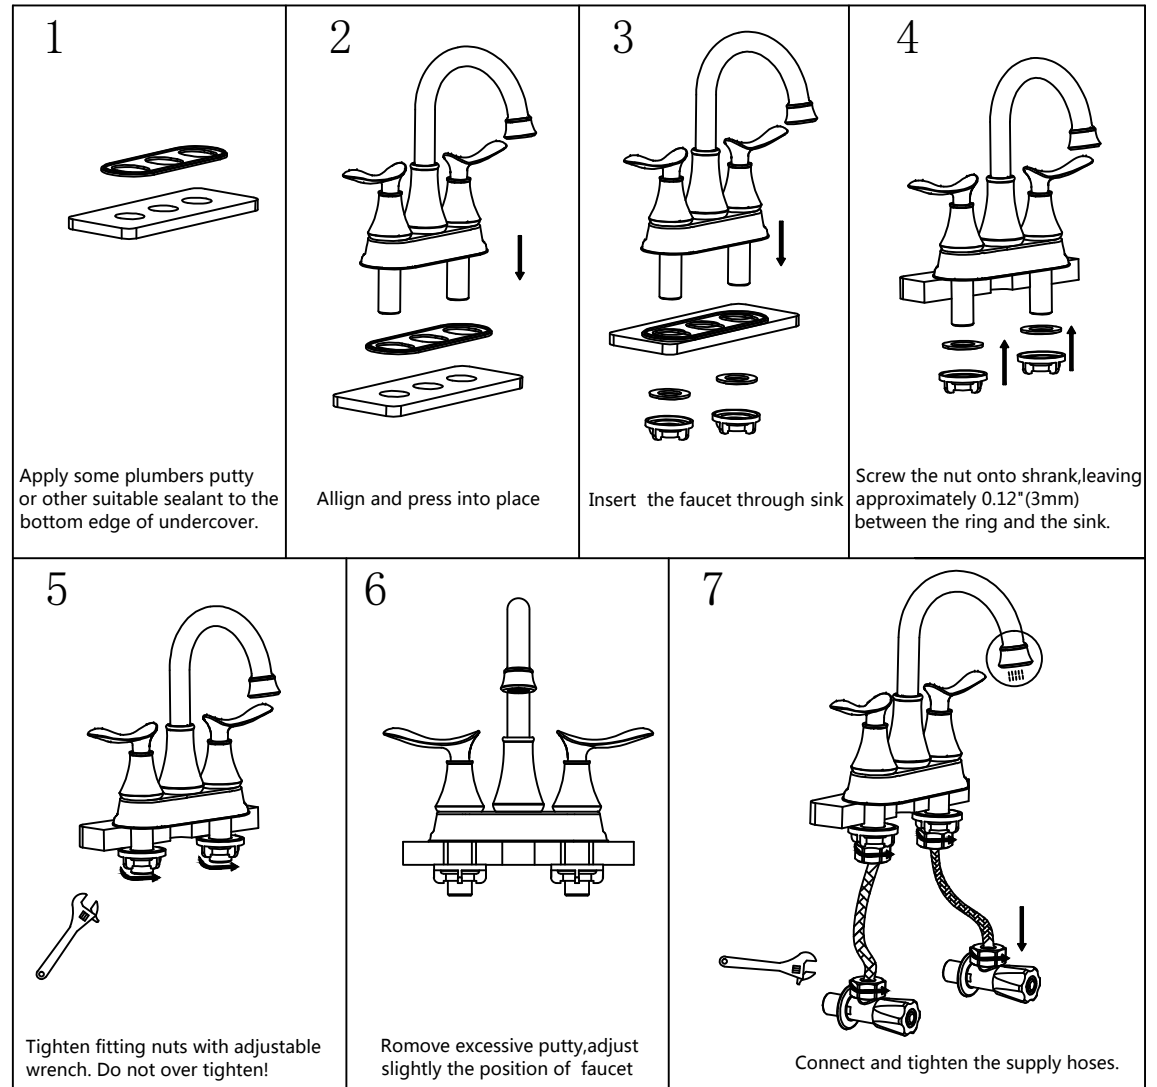

Two Handle Centerset Lavatory Faucet

Applicable faucets (including but not limited)

INSTALLATION

prior to installation: Shut off water supply .Remove old faucet .
Clean sink/countertop surface in preparation for new faucet

TOOLS YOU WILL NEED