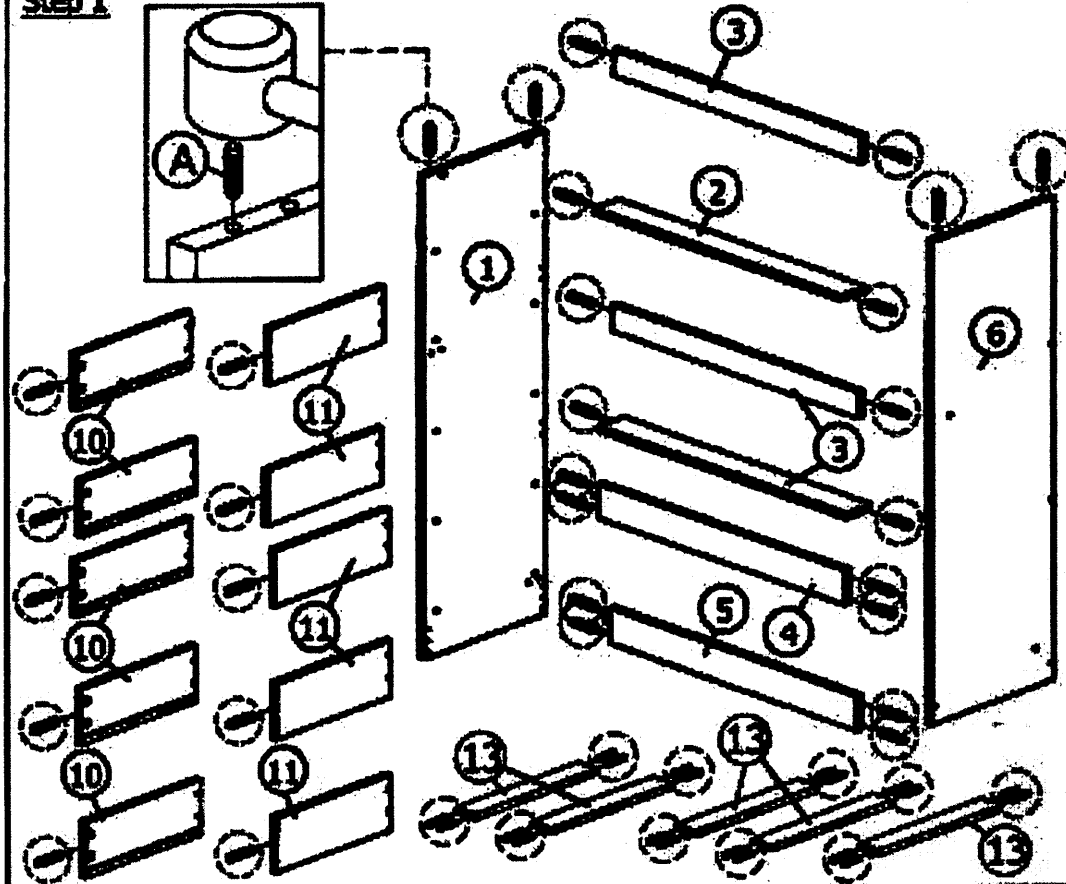

Step 10

Completed

Step 8

Step 9

Step 6

Step 7

Part List

Step 1

ASSEMBLY INSTRUCTION

5 DRAWER CHEST WITH 1 LOCK (SLD5)

	SOFT, DRY CLOTH	CHEMICAL	HEAT	KEEP DRY	HANDLE WITH CARE	DO NOT USE KNIFE

HARDWARE	A	B	C	D	E	F
	PLASTIC DOWEL 8x25 1X50	CSK SCREW M3.5x12 1X60	CSK CAP M6x40 1X12	MINIFIX 5654 24 SETS	CAP 1X36	PLASTIC PIN 1X4

H	I	J	K	L
ALLEN KEY 1X1	POWER NAIL 1/4" 1X114	HANDLE 2838 (128mm)-PVC 1X5	CAM LOCK 1 SET	CSK SCREW M6x25 1X20