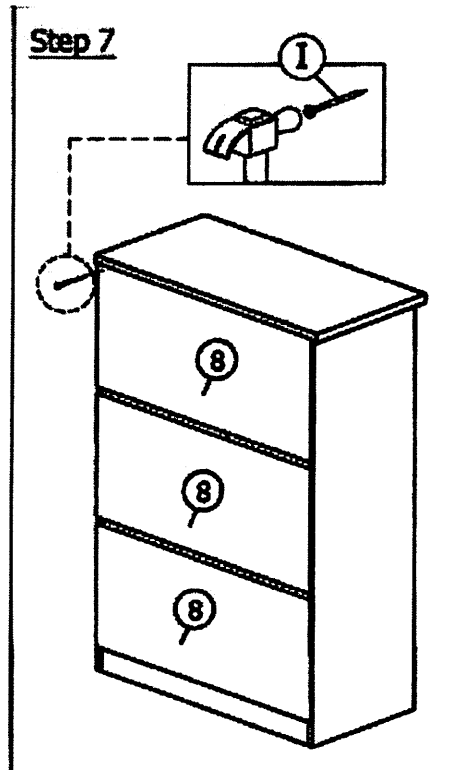

Step 10

Completed

Step 8

Step 9

Step 6

Step 7

Part List

Step 1

ASSEMBLY INSTRUCTION

5 DRAWER CHEST WITH 1 LOCK (SLD5)

	SOFT, DRY CLOTH	CHEMICAL	HEAT	KEEP DRY	HANDLE WITH CARE	DO NOT USE KNIFE

HARDWARE	A	B	C	D	E	F
	PLASTIC DOWEL 8x25 1X50	CSK SCREW M3.5x12 1X60	CSK CAP M6x40 1X12	MINIFIX 5654 24 SETS	CAP 1X36	PLASTIC PIN 1X4

H	I	J	K	L
ALLEN KEY 1X1	POWER NAIL 1/4" 1X114	HANDLE 2838 (128mm)-PVC 1X5	CAM LOCK 1 SET	CSK SCREW M6x25 1X20