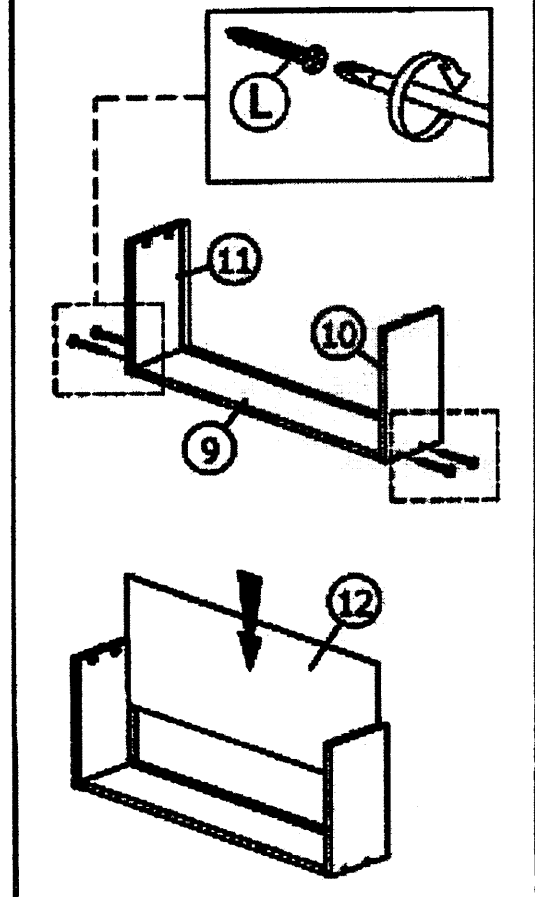

Step 10

Completed

Step 8

Step 9

Step 6

Step 7

Part List

Step 1

ASSEMBLY INSTRUCTION

5 DRAWER CHEST WITH 1 LOCK (SLD5)

	SOFT, DRY CLOTH	CHEMICAL	HEAT	KEEP DRY	HANDLE WITH CARE	DO NOT USE KNIFE

HARDWARE	A	B	C	D	E	F
	PLASTIC DOWEL 8x25 1X50	CSK SCREW M3.5x12 1X60	CSK CAP M6x40 1X12	MINIFIX 5654 24 SETS	CAP 1X36	PLASTIC PIN 1X4

H	I	J	K	L
ALLEN KEY 1X1	POWER NAIL 1/4" 1X114	HANDLE 2838 (128mm)-PVC 1X5	CAM LOCK 1 SET	CSK SCREW M6x25 1X20