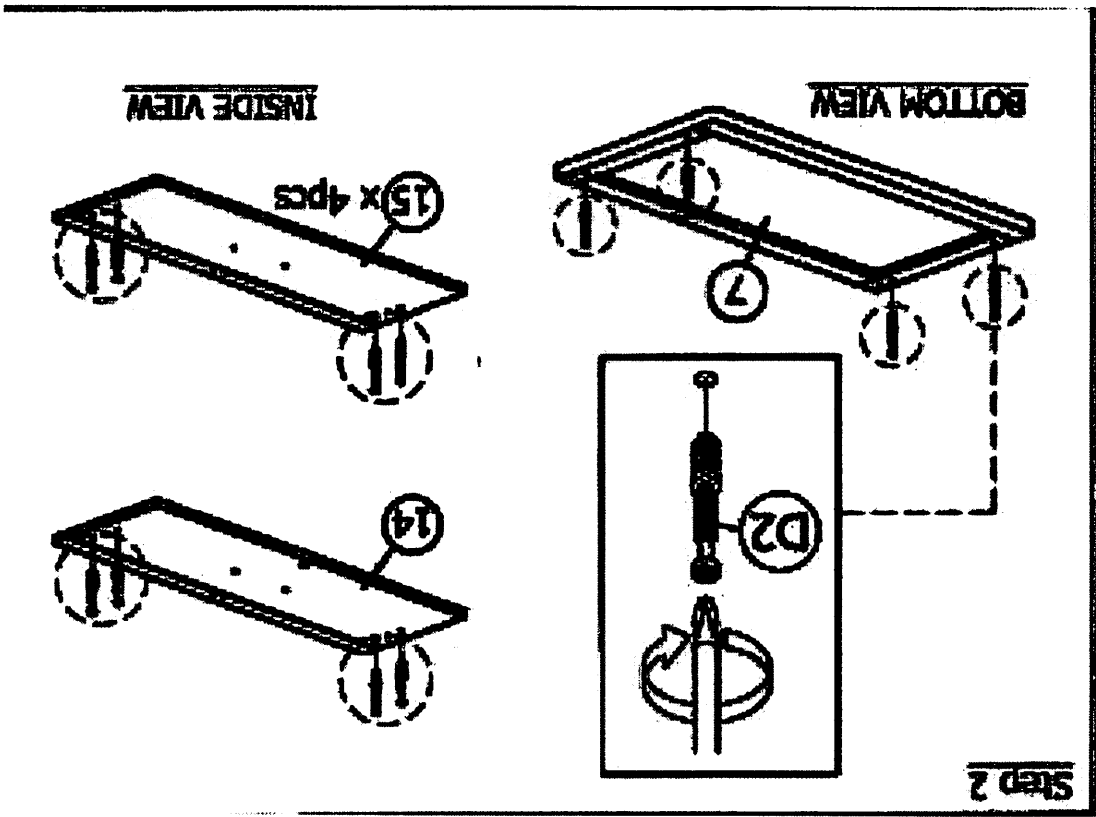

Step 10

Completed

Step 8

Step 9

Step 6

Step 7

Part List

Step 1

ASSEMBLY INSTRUCTION

5 DRAWER CHEST WITH 1 LOCK (SLD5)

	SOFT, DRY CLOTH	CHEMICAL	HEAT	KEEP DRY	HANDLE WITH CARE	DO NOT USE KNIFE

HARDWARE	A	B	C	D	E	F
	PLASTIC DOWEL 8x25 1X50	CSK SCREW M3.5x12 1X60	CSK CAP M6x40 1X12	MINIFIX 5654 24 SETS	CAP 1X36	PLASTIC PIN 1X4

H	I	J	K	L
ALLEN KEY 1X1	POWER NAIL 1/4" 1X114	HANDLE 2838 (128mm)-PVC 1X5	CAM LOCK 1 SET	CSK SCREW M6x25 1X20