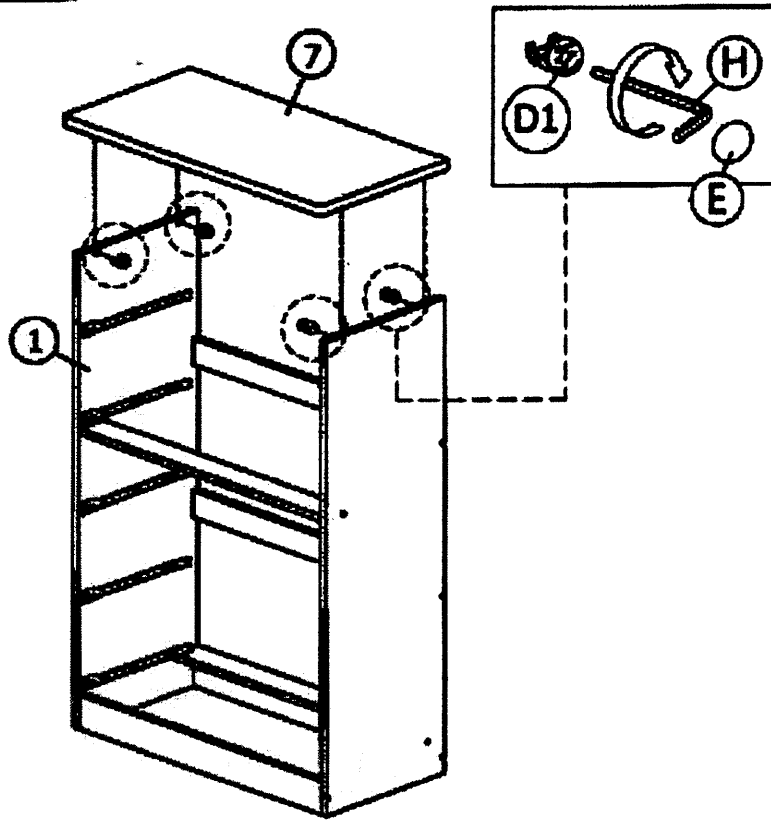

Step 10

Completed

Step 8

Step 9

Step 6

Step 7

Part List

Step 1

ASSEMBLY INSTRUCTION

5 DRAWER CHEST WITH 1 LOCK (SLD5)

	SOFT, DRY CLOTH	CHEMICAL	HEAT	KEEP DRY	HANDLE WITH CARE	DO NOT USE KNIFE

HARDWARE	A	B	C	D	E	F
	PLASTIC DOWEL 8x25 1X50	CSK SCREW M3.5x12 1X60	CSK CAP M6x40 1X12	MINIFIX 5654 24 SETS	CAP 1X36	PLASTIC PIN 1X4

H	I	J	K	L
ALLEN KEY 1X1	POWER NAIL 1/4" 1X114	HANDLE 2838 (128mm)-PVC 1X5	CAM LOCK 1 SET	CSK SCREW M6x25 1X20