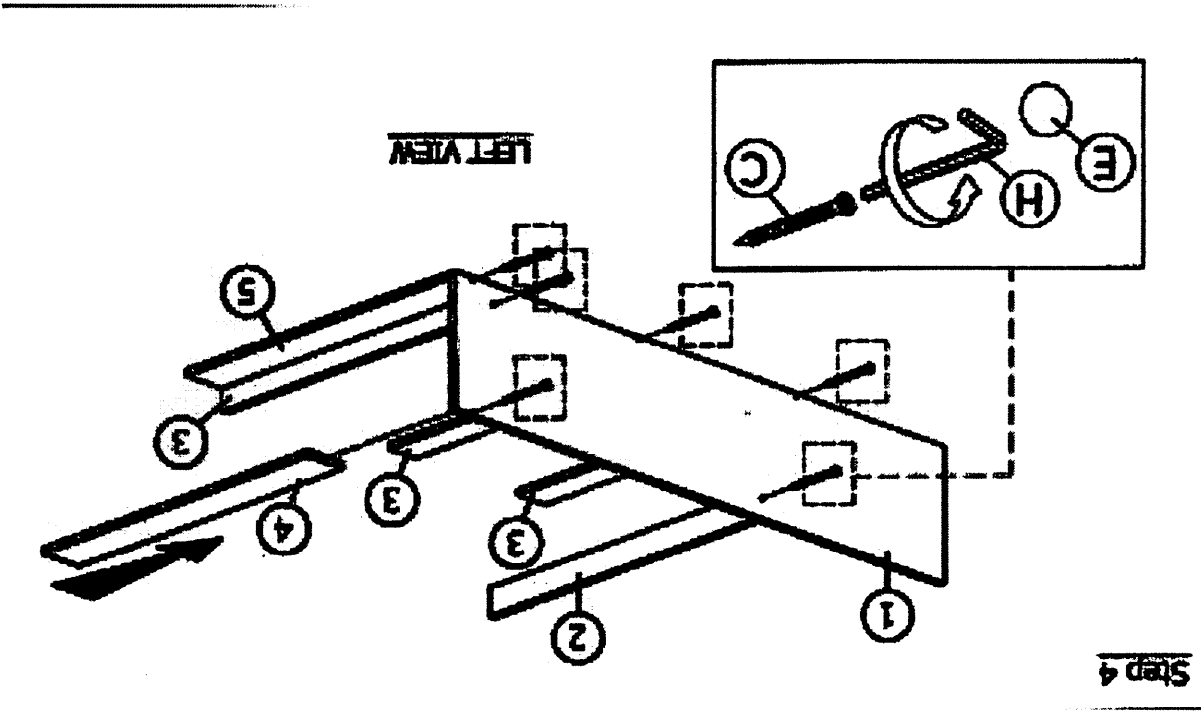

Step 10

Completed

Step 8

Step 9

Step 6

Step 7

Part List

Step 1

ASSEMBLY INSTRUCTION

5 DRAWER CHEST WITH 1 LOCK (SLD5)

	SOFT, DRY CLOTH	CHEMICAL	HEAT	KEEP DRY	HANDLE WITH CARE	DO NOT USE KNIFE

HARDWARE	A	B	C	D	E	F
	PLASTIC DOWEL 8x25 1X50	CSK SCREW M3.5x12 1X60	CSK CAP M6x40 1X12	MINIFIX 5654 24 SETS	CAP 1X36	PLASTIC PIN 1X4

H	I	J	K	L
ALLEN KEY 1X1	POWER NAIL 1/4" 1X114	HANDLE 2838 (128mm)-PVC 1X5	CAM LOCK 1 SET	CSK SCREW M6x25 1X20