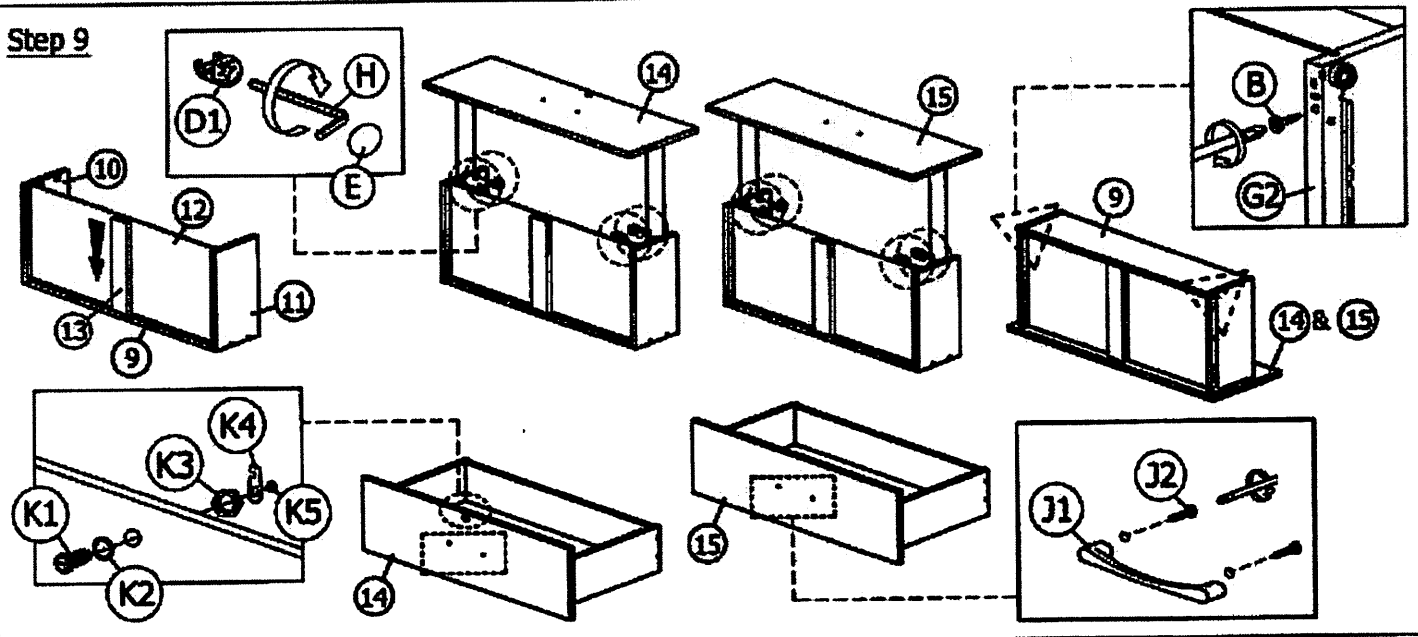

Step 10

Completed

Step 8

Step 9

Step 6

Step 7

Part List

Step 1

ASSEMBLY INSTRUCTION

5 DRAWER CHEST WITH 1 LOCK (SLD5)

	SOFT, DRY CLOTH	CHEMICAL	HEAT	KEEP DRY	HANDLE WITH CARE	DO NOT USE KNIFE

HARDWARE	A	B	C	D	E	F
	PLASTIC DOWEL 8x25 1X50	CSK SCREW M3.5x12 1X60	CSK CAP M6x40 1X12	MINIFIX 5654 24 SETS	CAP 1X36	PLASTIC PIN 1X4

H	I	J	K	L
ALLEN KEY 1X1	POWER NAIL 1/4" 1X114	HANDLE 2838 (128mm)-PVC 1X5	CAM LOCK 1 SET	CSK SCREW M6x25 1X20