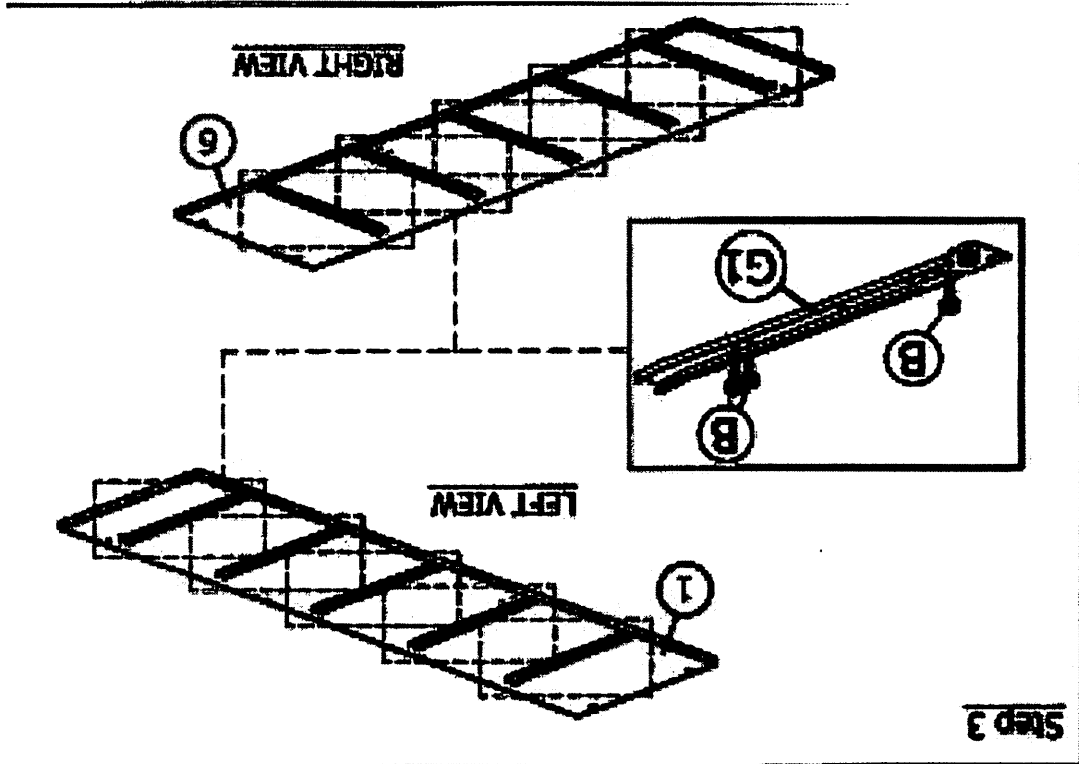

Step 10

Completed

Step 8

Step 9

Step 6

Step 7

Part List

Step 1

ASSEMBLY INSTRUCTION

5 DRAWER CHEST WITH 1 LOCK (SLD5)

	SOFT, DRY CLOTH	CHEMICAL	HEAT	KEEP DRY	HANDLE WITH CARE	DO NOT USE KNIFE

HARDWARE	A	B	C	D	E	F
	PLASTIC DOWEL 8x25 1X50	CSK SCREW M3.5x12 1X60	CSK CAP M6x40 1X12	MINIFIX 5654 24 SETS	CAP 1X36	PLASTIC PIN 1X4

H	I	J	K	L
ALLEN KEY 1X1	POWER NAIL 1/4" 1X114	HANDLE 2838 (128mm)-PVC 1X5	CAM LOCK 1 SET	CSK SCREW M6x25 1X20