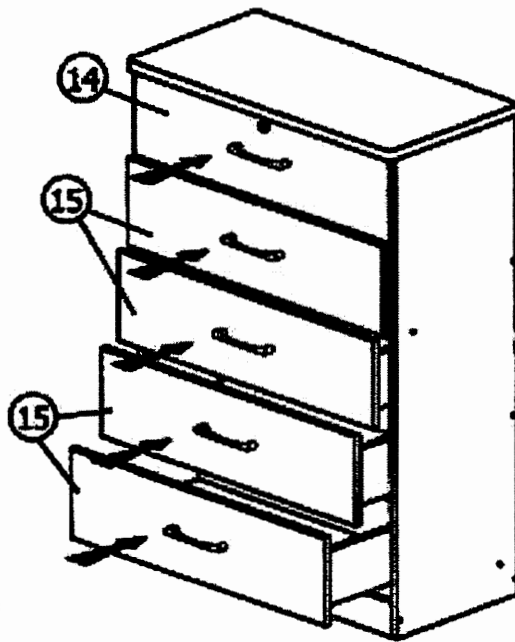

Step 10

Completed

Step 8

Step 9

Step 6

Step 7

Part List

Step 1

ASSEMBLY INSTRUCTION

5 DRAWER CHEST WITH 1 LOCK (SLD5)

	SOFT, DRY CLOTH	CHEMICAL	HEAT	KEEP DRY	HANDLE WITH CARE	DO NOT USE KNIFE

HARDWARE	A	B	C	D	E	F
	PLASTIC DOWEL 8x25 1X50	CSK SCREW M3.5x12 1X60	CSK CAP M6x40 1X12	MINIFIX 5654 24 SETS	CAP 1X36	PLASTIC PIN 1X4

H	I	J	K	L
ALLEN KEY 1X1	POWER NAIL 1/4" 1X114	HANDLE 2838 (128mm)-PVC 1X5	CAM LOCK 1 SET	CSK SCREW M6x25 1X20