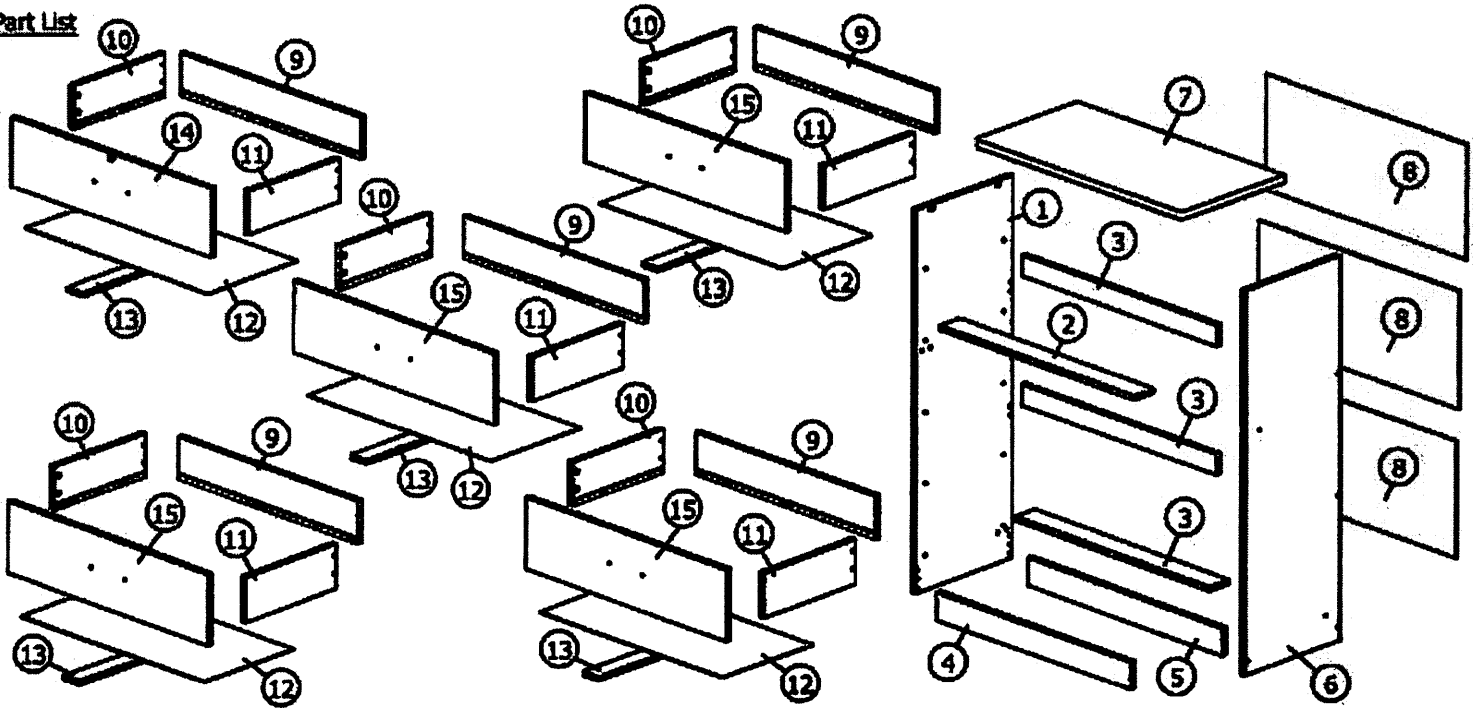

Step 10

Completed

Step 8

Step 9

Step 6

Step 7

Part List

Step 1

ASSEMBLY INSTRUCTION

5 DRAWER CHEST WITH 1 LOCK (SLD5)

	SOFT, DRY CLOTH	CHEMICAL	HEAT	KEEP DRY	HANDLE WITH CARE	DO NOT USE KNIFE

HARDWARE	A	B	C	D	E	F
	PLASTIC DOWEL 8x25 1X50	CSK SCREW M3.5x12 1X60	CSK CAP M6x40 1X12	MINIFIX 5654 24 SETS	CAP 1X36	PLASTIC PIN 1X4

H	I	J	K	L
ALLEN KEY 1X1	POWER NAIL 1/4" 1X114	HANDLE 2838 (128mm)-PVC 1X5	CAM LOCK 1 SET	CSK SCREW M6x25 1X20