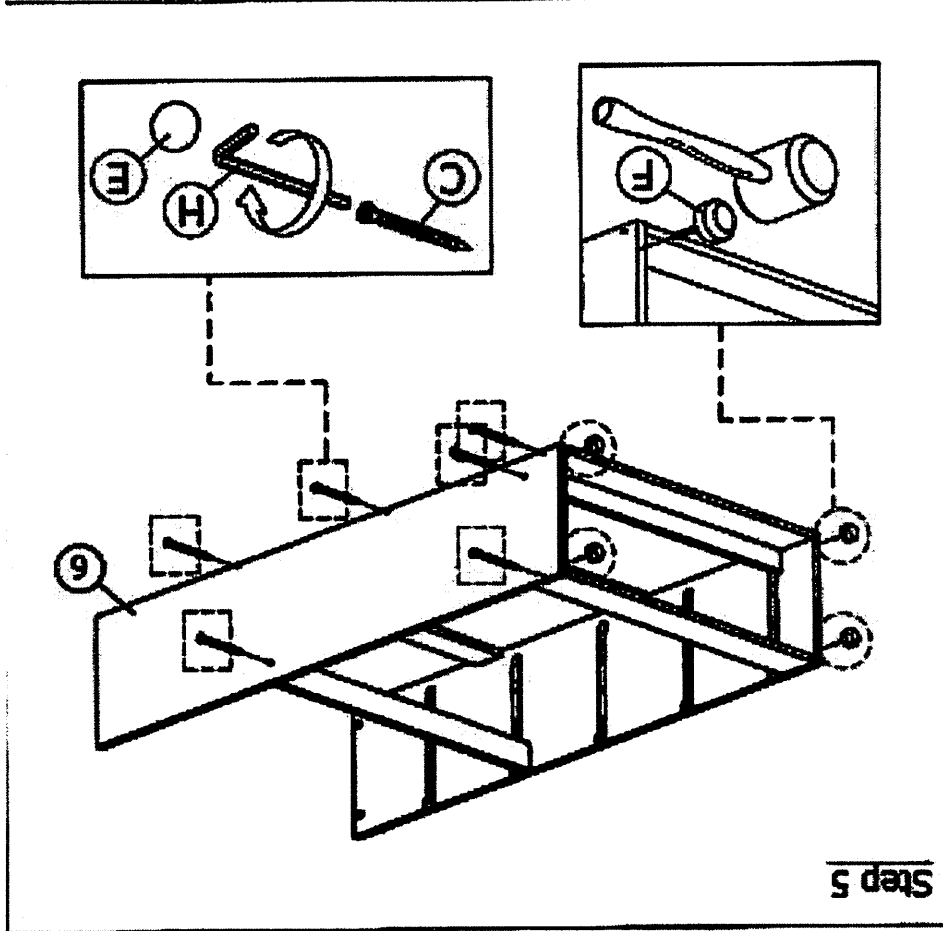

Step 10

Completed

Step 8

Step 9

Step 6

Step 7

Part List

Step 1

ASSEMBLY INSTRUCTION

5 DRAWER CHEST WITH 1 LOCK (SLD5)

	SOFT, DRY CLOTH	CHEMICAL	HEAT	KEEP DRY	HANDLE WITH CARE	DO NOT USE KNIFE

HARDWARE	A	B	C	D	E	F
	PLASTIC DOWEL 8x25 1X50	CSK SCREW M3.5x12 1X60	CSK CAP M6x40 1X12	MINIFIX 5654 24 SETS	CAP 1X36	PLASTIC PIN 1X4

H	I	J	K	L
ALLEN KEY 1X1	POWER NAIL 1/4" 1X114	HANDLE 2838 (128mm)-PVC 1X5	CAM LOCK 1 SET	CSK SCREW M6x25 1X20