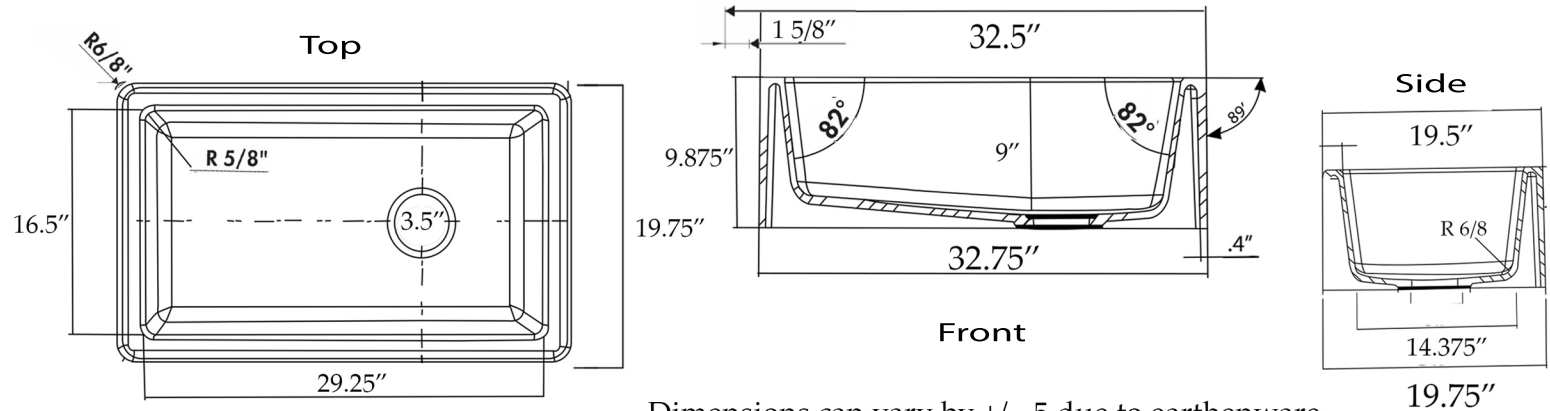

Plymouth Collection

Premium Granite Composite Farmhouse Apron Sink

MODELS: WFPC032020191 (Black)
 WFPC032020192 (Grey)
 WFPC032020193 (White)

Dimensions can vary by +/- .5 due to earthenware

Overall Dimensions	Interior Bowl Opening	Apron Height	Bowl Depth	Drain Dimensions
32.75" x 19.75"	29.25" x 16.5"	9.875"	9" at center	3.5" Opening

Features

- Custom Cabinet Required
- Very Heavy 2 Person lift Recommended
- Premium Granite Composite Sink
- Made in EU
- Due to sink thickness - may require an extended flange
- Material is sound absorbing and stain-resistant
- Non-porous surface is hygienic and scratch resistant
- Inside basin is sloped for superior drainage
- Drain is not included