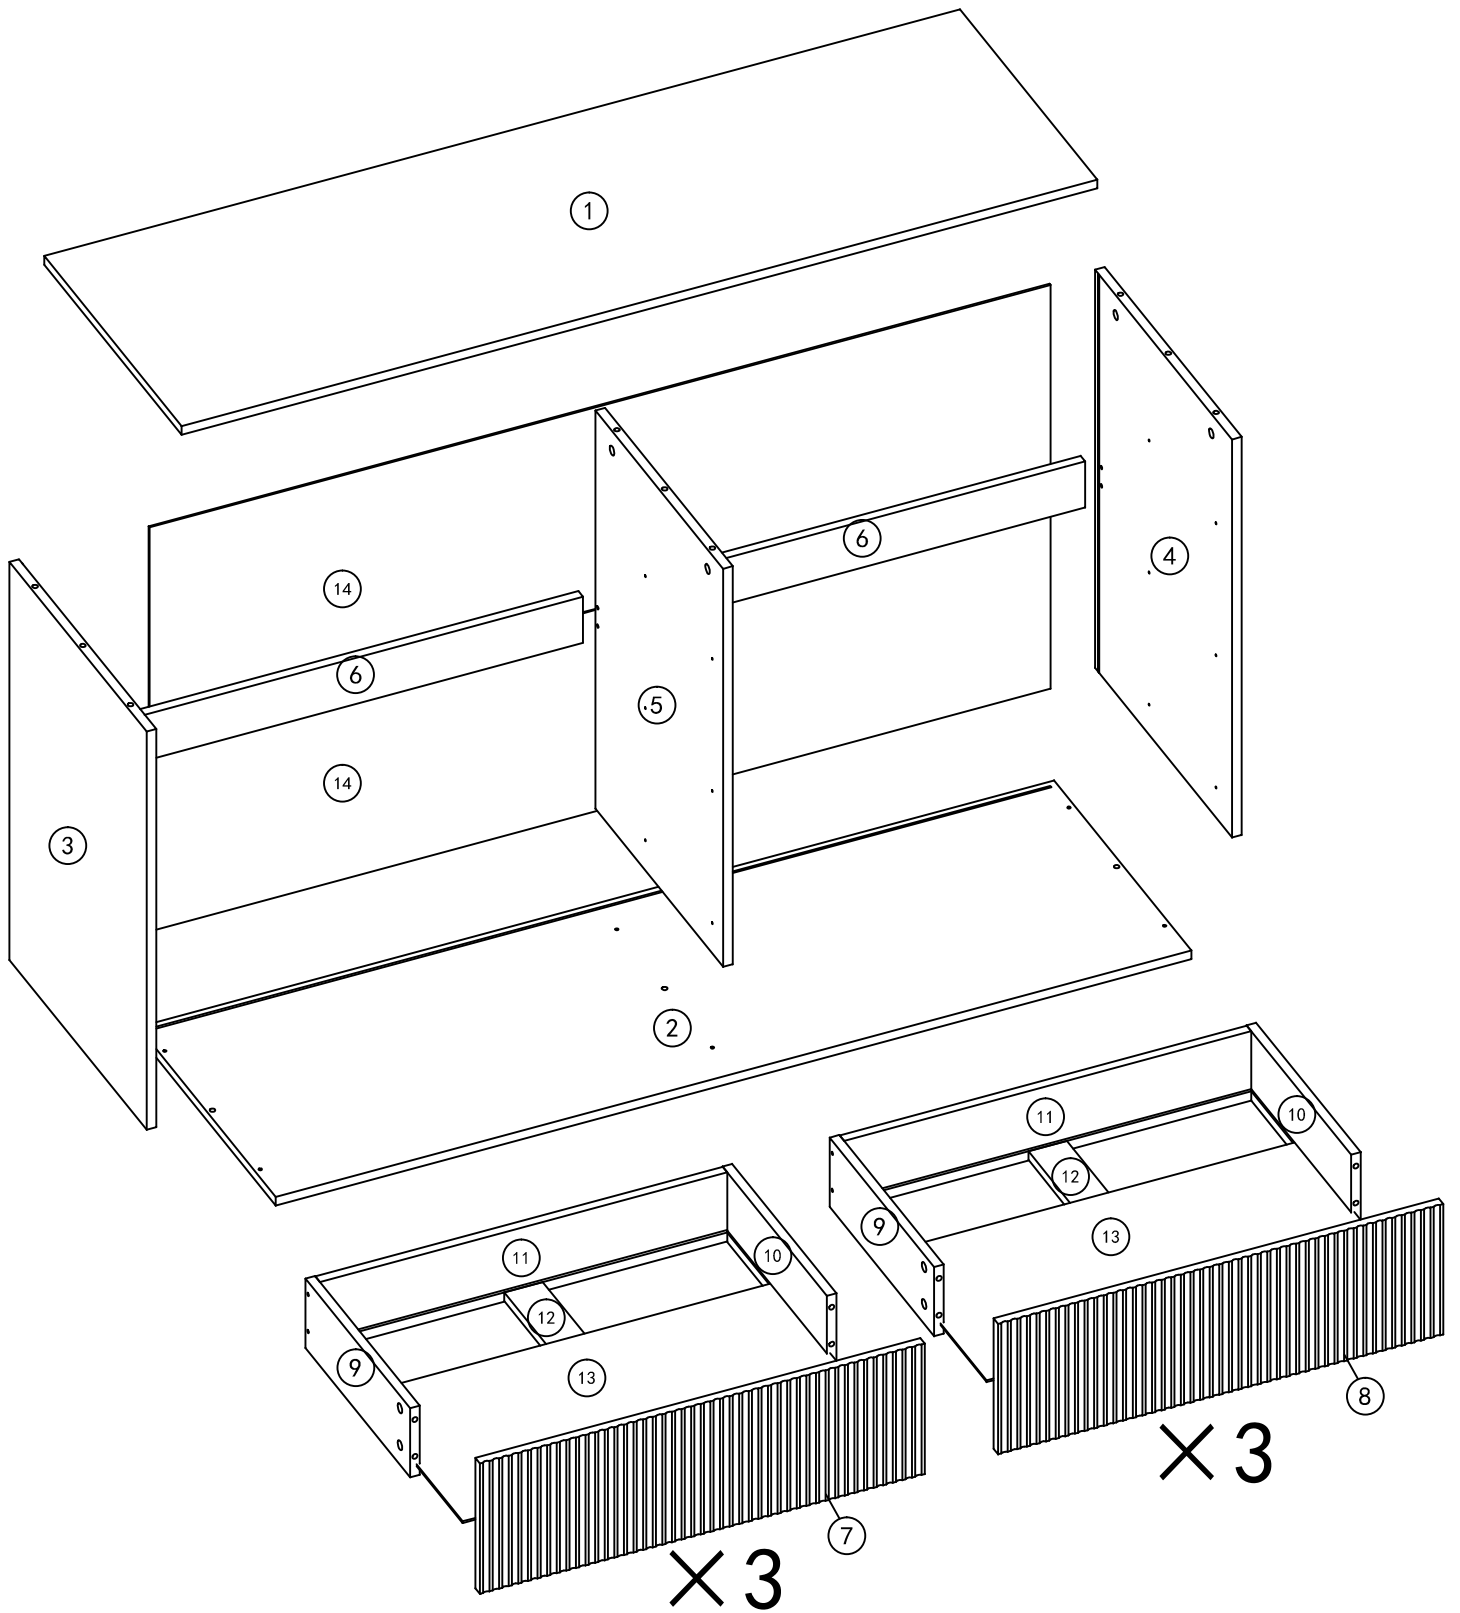

drawer

Product ID. QUYT2

Scan for Support
support@garvee.com

Distributed by
GARVEE.com

SIX DRAWS CABINET

A 50PCS 	B 50PCS $\Phi 15 \times 11$ 	C 6PCS $\Phi 8 \times 40$ 	D 6PCS $M5 \times 40$ 	E 6SET DR DL CR CL 350 	F 6PCS  $M3.5 \times 14$ 
G 24PCS $M3.5 \times 35$ 	H 68PCS $M3.5 \times 14$ 	J 5PCS 	K 12PCS 	L 1PCS $L=1395mm$ 	M 2PCS 

1

A	42PCS
	

2

A	4PCS	E	3SET	H	12PCS
					

3

A	4PCS	E	3SET	H	12PCS
					
		DR DL CR CL		M3.5*14	

4

B	8PCS
$\phi 15 \times 11$	
	

5

6

7

L 1PCS
L=1395mm

8

B 6PCS
Φ15*11

C 3PCS
Φ8*40

9