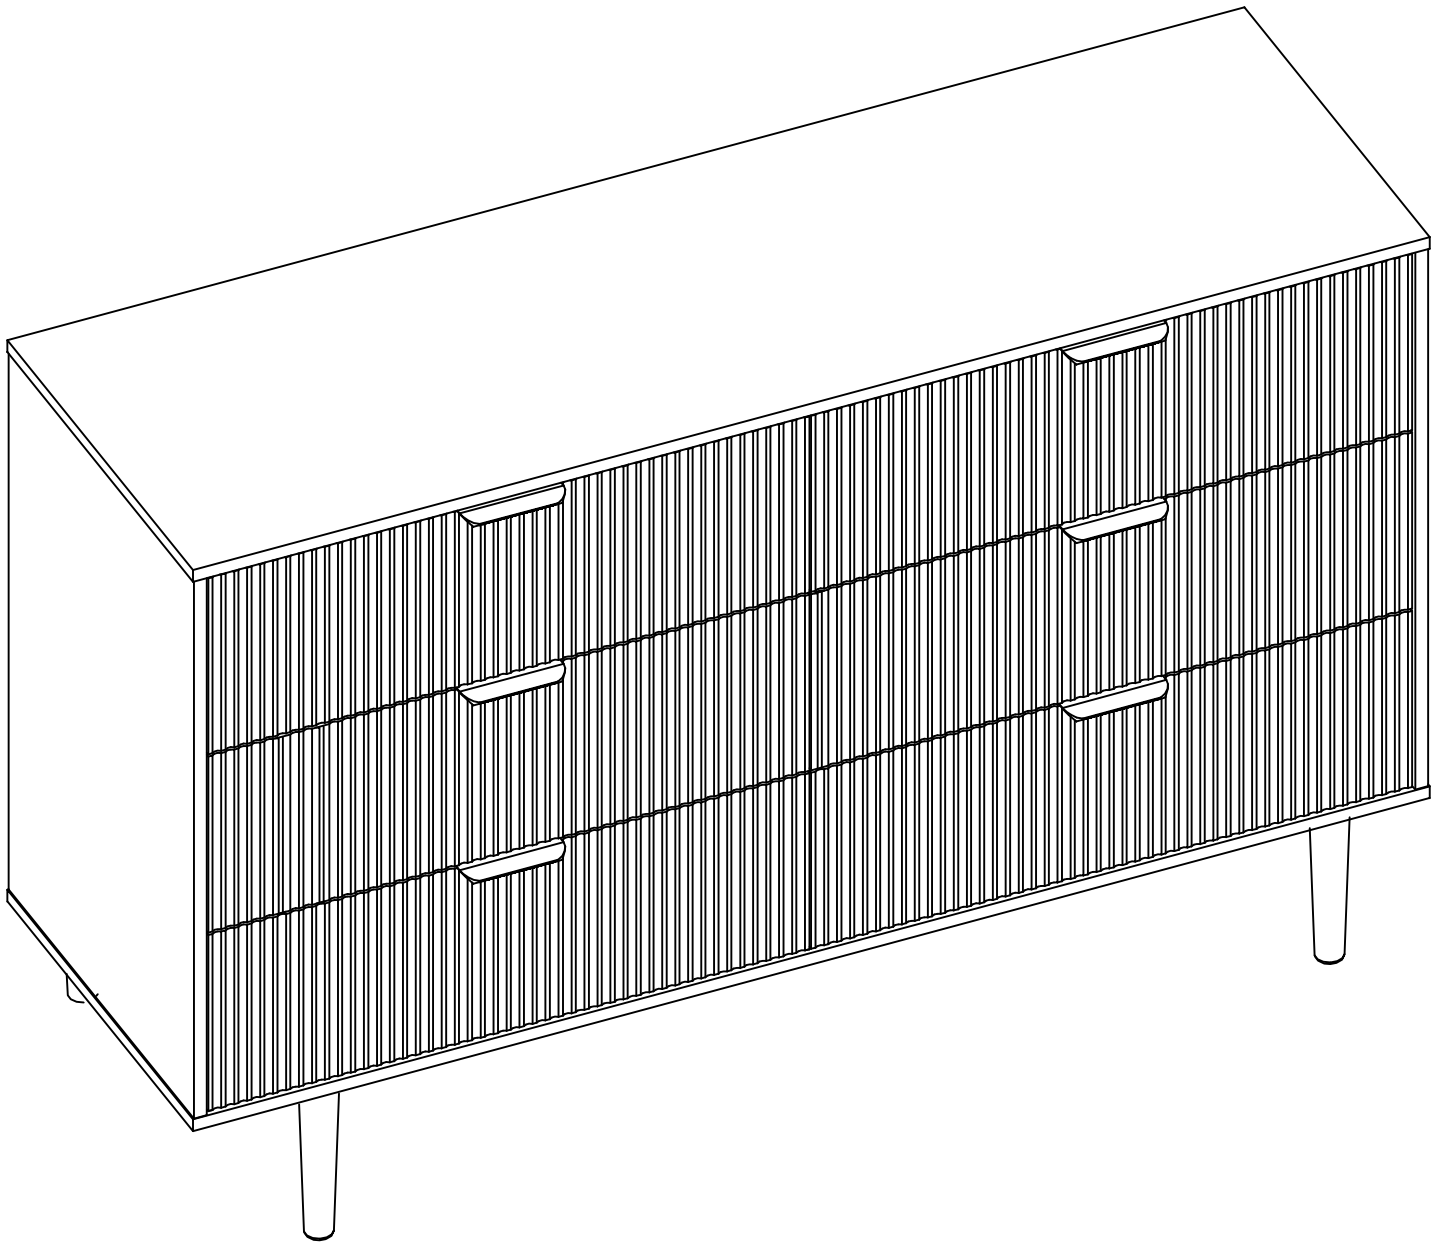

drawer

Product ID. QUYT2

Scan for Support
support@garvee.com

Distributed by
GARVEE.com

SIX DRAWS CABINET

A 50PCS 	B 50PCS $\Phi 15 \times 11$ 	C 6PCS $\Phi 8 \times 40$ 	D 6PCS $M5 \times 40$ 	E 6SET DR DL CR CL 350 	F 6PCS  $M3.5 \times 14$ 
G 24PCS $M3.5 \times 35$ 	H 68PCS $M3.5 \times 14$ 	J 5PCS 	K 12PCS 	L 1PCS $L=1395mm$ 	M 2PCS 

1

A	42PCS
	

2

A	4PCS	E	3SET	H	12PCS
					

3

A	4PCS	E	3SET	H	12PCS
					
		DR DL CR CL		M3.5*14	

4

B	8PCS
$\phi 15 \times 11$	
	

5

6

7

L 1PCS
L=1395mm

8

B 6PCS
Φ15*11

C 3PCS
Φ8*40

9