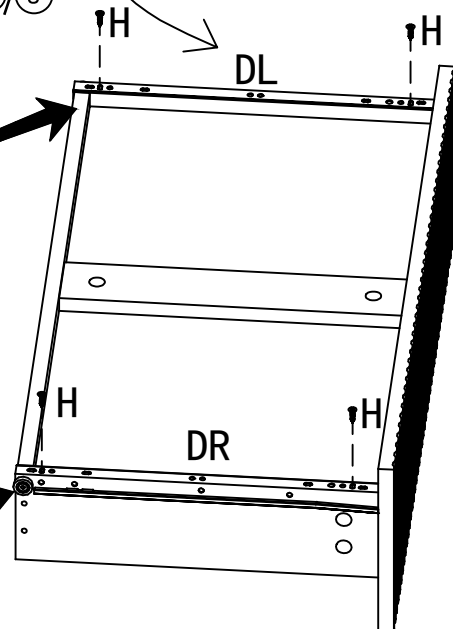

drawer

Product ID. QUYT2

Scan for Support
support@garvee.com

Distributed by
GARVEE.com

SIX DRAWS CABINET

A 50PCS 	B 50PCS $\Phi 15 \times 11$ 	C 6PCS $\Phi 8 \times 40$ 	D 6PCS $M5 \times 40$ 	E 6SET DR DL CR CL 350 	F 6PCS  $M3.5 \times 14$ 
G 24PCS $M3.5 \times 35$ 	H 68PCS $M3.5 \times 14$ 	J 5PCS 	K 12PCS 	L 1PCS $L=1395mm$ 	M 2PCS 

1

A	42PCS
	

2

A	4PCS	E	3SET	H	12PCS
					

3

A	4PCS	E	3SET	H	12PCS
					
		DR DL CR CL		M3.5*14	

4

B	8PCS
$\phi 15 \times 11$	
	

5

6

7

L 1PCS
L=1395mm

8

B 6PCS
Φ15*11

C 3PCS
Φ8*40

9

K 12PCS

10

B 36PCS Φ 15*11 	E 6SET DR DL CR CL 	F 6PCS M3.5*14 
G 24PCS M3.5*35 	H 24PCS M3.5*14 	

GARVEE
support@garvee.com