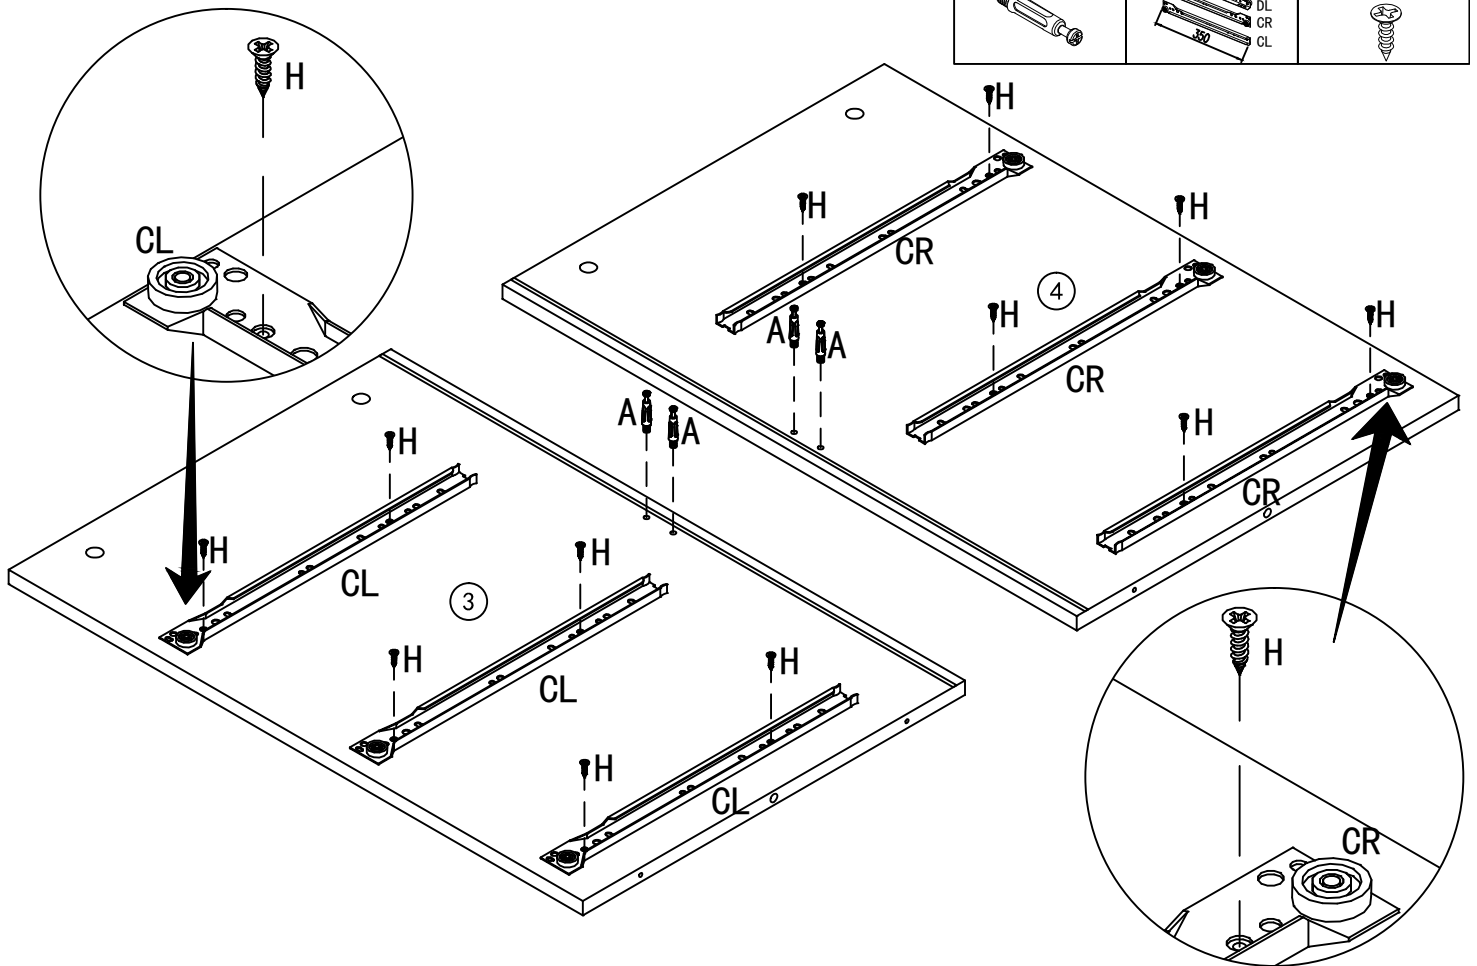

drawer

Product ID. QUYT2

Scan for Support
support@garvee.com

Distributed by
GARVEE.com

SIX DRAWS CABINET

A 50PCS 	B 50PCS $\Phi 15 \times 11$ 	C 6PCS $\Phi 8 \times 40$ 	D 6PCS $M5 \times 40$ 	E 6SET DR DL CR CL 350 	F 6PCS  $M3.5 \times 14$ 
G 24PCS $M3.5 \times 35$ 	H 68PCS $M3.5 \times 14$ 	J 5PCS 	K 12PCS 	L 1PCS $L=1395mm$ 	M 2PCS 

1

A	42PCS
	

2

A	4PCS	E	3SET	H	12PCS
					

3

A	4PCS	E	3SET	H	12PCS
					
		DR DL CR CL		M3.5*14	

4

B	8PCS
$\phi 15 \times 11$	
	

5

6

7

L 1PCS
L=1395mm

8

B 6PCS
Φ15*11

C 3PCS
Φ8*40

9