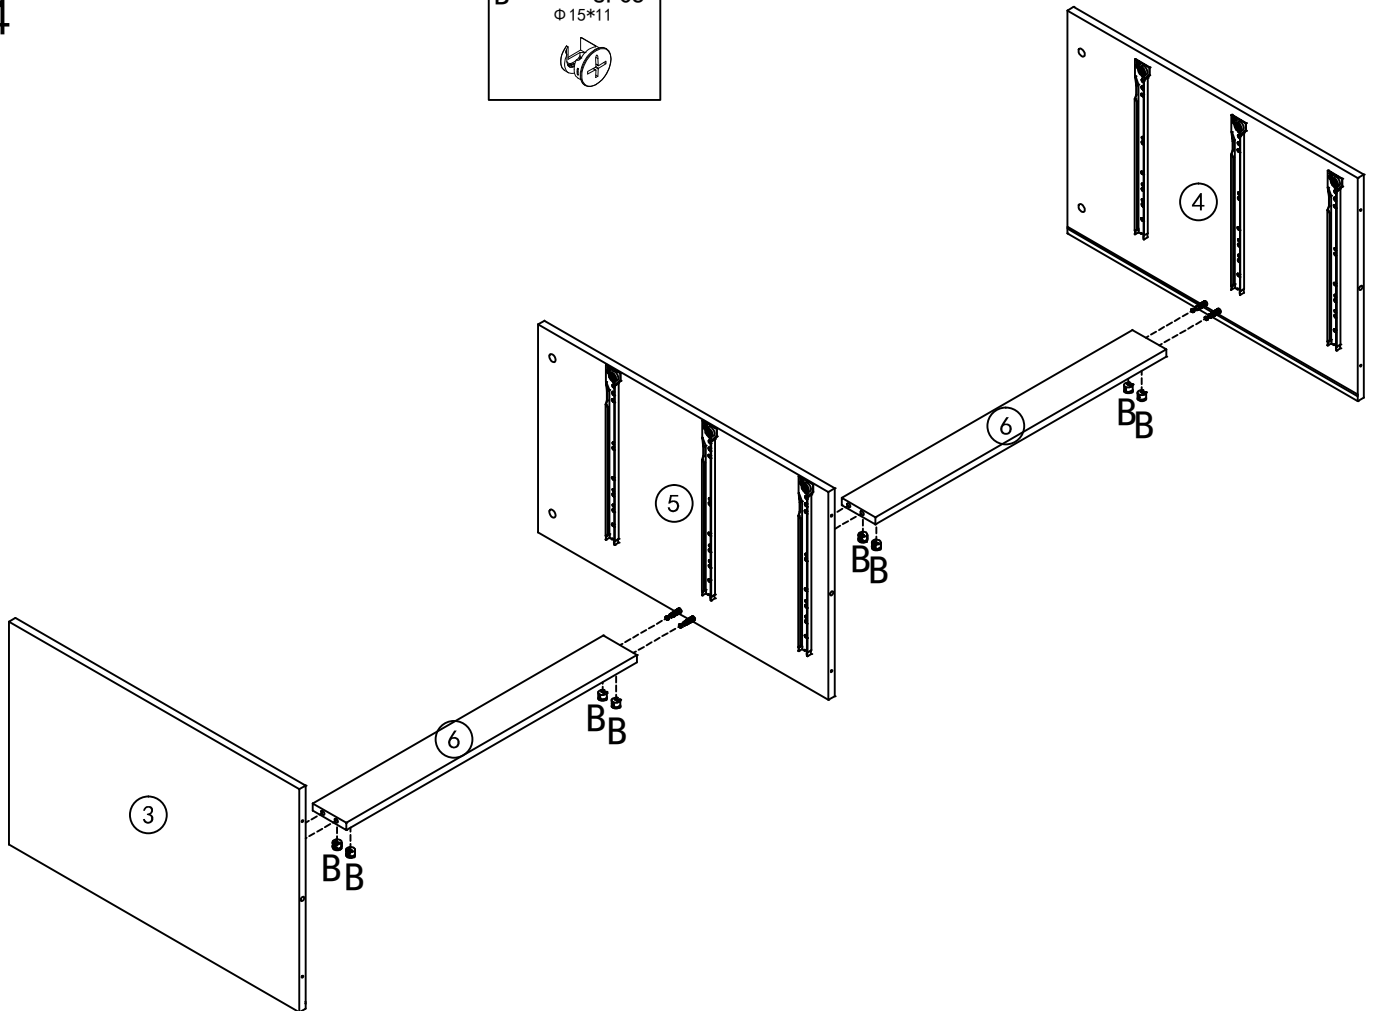

drawer

Product ID. QUYT2

Scan for Support
support@garvee.com

Distributed by
GARVEE.com

SIX DRAWS CABINET

A 50PCS 	B 50PCS $\Phi 15 \times 11$ 	C 6PCS $\Phi 8 \times 40$ 	D 6PCS $M5 \times 40$ 	E 6SET DR DL CR CL 350 	F 6PCS  $M3.5 \times 14$ 
G 24PCS $M3.5 \times 35$ 	H 68PCS $M3.5 \times 14$ 	J 5PCS 	K 12PCS 	L 1PCS $L=1395mm$ 	M 2PCS 

1

A	42PCS
	

2

A	4PCS	E	3SET	H	12PCS
					

3

A	4PCS	E	3SET	H	12PCS
					
		DR DL CR CL		M3.5*14	

4

B	8PCS
$\phi 15 \times 11$	
	

5

6

7

L 1PCS
L=1395mm

8

B 6PCS
Φ15*11

C 3PCS
Φ8*40

9