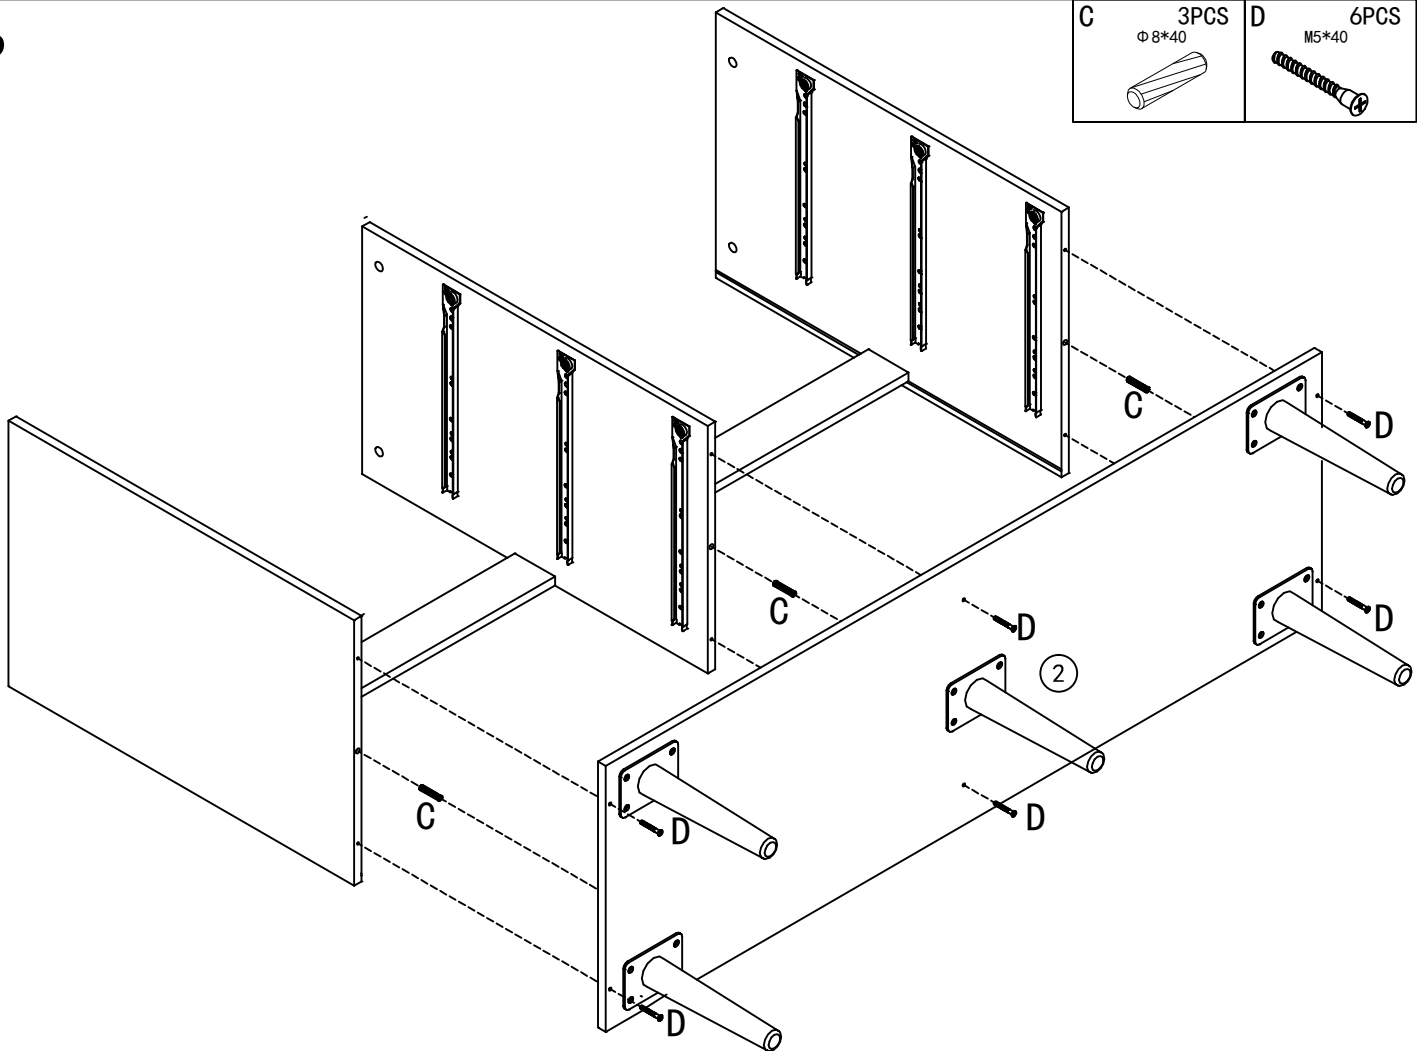

drawer

Product ID. QUYT2

Scan for Support
support@garvee.com

Distributed by
GARVEE.com

SIX DRAWS CABINET

A 50PCS 	B 50PCS $\Phi 15 \times 11$ 	C 6PCS $\Phi 8 \times 40$ 	D 6PCS $M5 \times 40$ 	E 6SET DR DL CR CL 350 	F 6PCS  $M3.5 \times 14$ 
G 24PCS $M3.5 \times 35$ 	H 68PCS $M3.5 \times 14$ 	J 5PCS 	K 12PCS 	L 1PCS $L=1395mm$ 	M 2PCS 

1

A	42PCS
	

2

A	4PCS	E	3SET	H	12PCS
					

3

A	4PCS	E	3SET	H	12PCS
					
		DR DL CR CL		M3.5*14	

4

B	8PCS
$\phi 15 \times 11$	
	

5

6

7

L 1PCS
L=1395mm

8

B 6PCS
Φ15*11

C 3PCS
Φ8*40

9