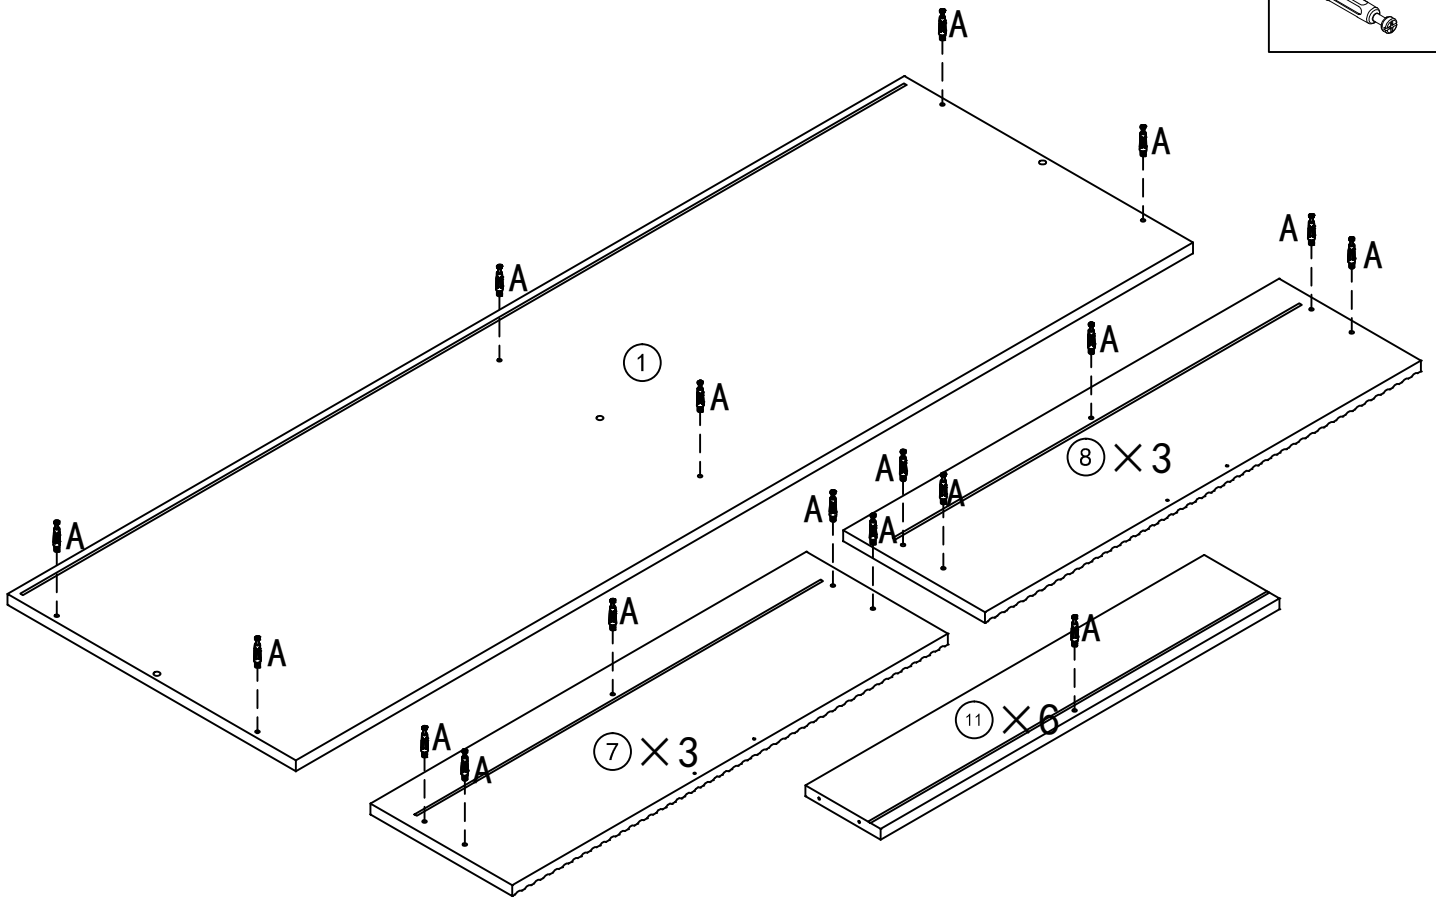

drawer

Product ID. QUYT2

Scan for Support
support@garvee.com

Distributed by
GARVEE.com

SIX DRAWS CABINET

A 50PCS 	B 50PCS $\Phi 15 \times 11$ 	C 6PCS $\Phi 8 \times 40$ 	D 6PCS $M5 \times 40$ 	E 6SET DR DL CR CL 350 	F 6PCS  $M3.5 \times 14$ 
G 24PCS $M3.5 \times 35$ 	H 68PCS $M3.5 \times 14$ 	J 5PCS 	K 12PCS 	L 1PCS $L=1395mm$ 	M 2PCS 

1

A	42PCS
	

2

A	4PCS	E	3SET	H	12PCS
					

3

A	4PCS	E	3SET	H	12PCS
					
		DR DL CR CL		M3.5*14	

4

B	8PCS
$\phi 15 \times 11$	
	

5

6

7

L 1PCS
L=1395mm

8

B 6PCS
Φ15*11

C 3PCS
Φ8*40

9

K 12PCS

10

B 36PCS Φ 15*11 	E 6SET DR DL CR CL 	F 6PCS M3.5*14 
G 24PCS M3.5*35 	H 24PCS M3.5*14 	

GARVEE
support@garvee.com