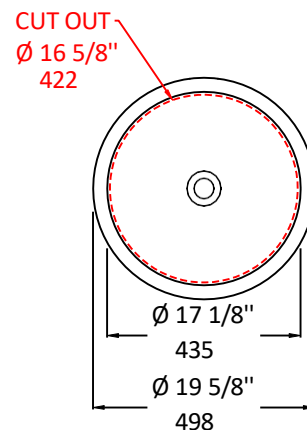

Specifications:

| | |
|-----------------------------|---|
| Installation: | Undercounter |
| Interior Dimensions: | Ø 17 1/8" x 4 3/4" h |
| Exterior Dimensions: | Ø 19 5/8" x 6 5/8" h |
| Material: | Porcelain |
| Weight: | 22 lbs |
| Overflow: | Yes |
| Finishes: | 001 - White |
| Faucet Holes: | N/A |
| Cutout Size: | Ø 16 5/8" (template available upon request) |
| Drain Hole Size: | Ø 1 3/4" |

LACAVA reserves the right to revise any dimension or information on this sheet without notice. Dimensions are nominal and may vary within an industry accepted tolerance of 1/4". Drawings provided herein are meant to give the user an idea of the product and are not made to scale.