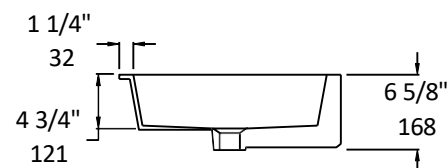

Specifications:

| | |
|-----------------------------|---|
| Installation: | Undercounter |
| Interior Dimensions: | Ø 17 1/8" x 4 3/4" h |
| Exterior Dimensions: | Ø 19 5/8" x 6 5/8" h |
| Material: | Porcelain |
| Weight: | 22 lbs |
| Overflow: | Yes |
| Finishes: | 001 - White |
| Faucet Holes: | N/A |
| Cutout Size: | Ø 16 5/8" (template available upon request) |
| Drain Hole Size: | Ø 1 3/4" |

LACAVA reserves the right to revise any dimension or information on this sheet without notice. Dimensions are nominal and may vary within an industry accepted tolerance of 1/4". Drawings provided herein are meant to give the user an idea of the product and are not made to scale.