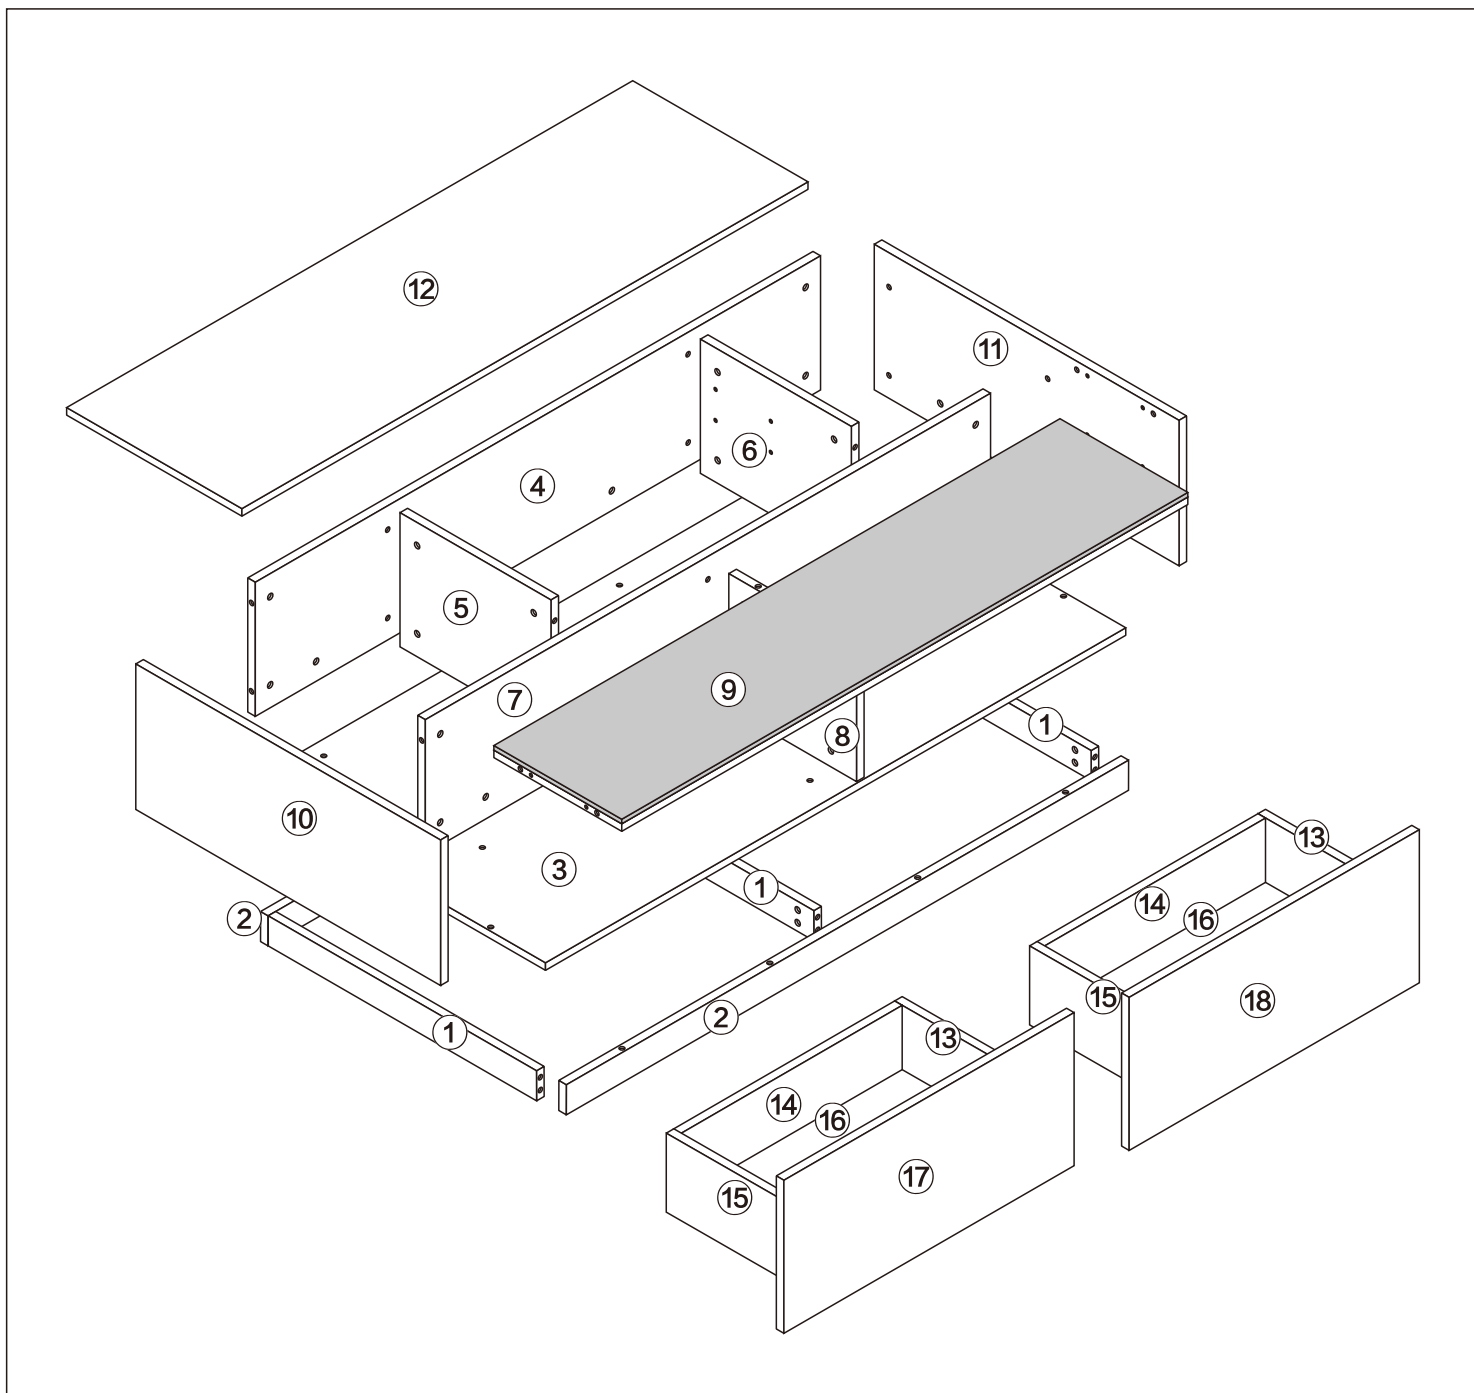

Coffee Table

L1300*W700*H360

Installation Instructions

Notes: Don't tighten screws completely at first, just in case parts were assembled wrongly and need disassemble. Tighten screws at last when all parts are put together.

Disassembly and installation of accessories

A	64PCS
15*10mm	

B	64PCS
6*28mm	

C	36PCS
3.5*14mm	

D	4PCS
Three-section Rail	

E	8PCS
3.5*40mm	

F	4PCS
8*30mm	

J	14PCS
φ 15mm	

Front

1PCS

1

Bx6x2

Back

②

Bx22

③ Back