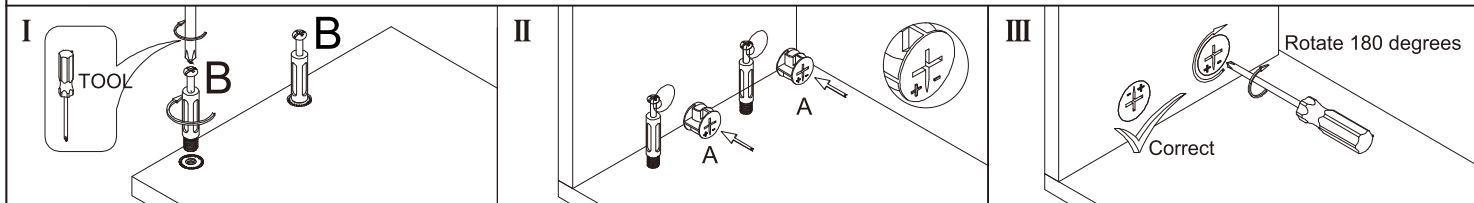

Coffee Table

L1300*W700*H360

Installation Instructions

Notes: Don't tighten screws completely at first, just in case parts were assembled wrongly and need disassemble. Tighten screws at last when all parts are put together.

Disassembly and installation of accessories

A	64PCS
15*10mm	

B	64PCS
6*28mm	

C	36PCS
3.5*14mm	

D	4PCS
Three-section Rail	

E	8PCS
3.5*40mm	

F	4PCS
8*30mm	

J	14PCS
φ 15mm	