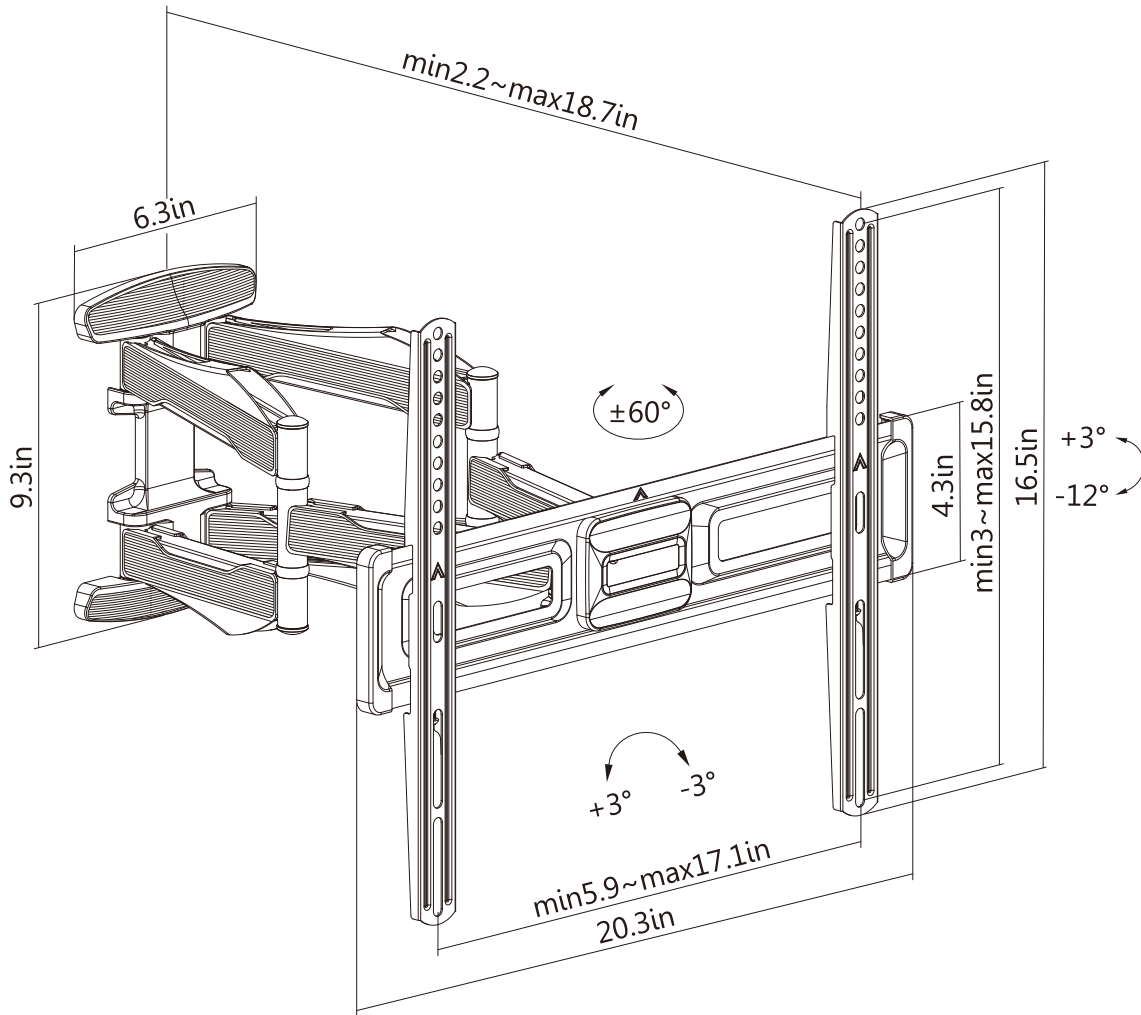

*Effortless Angle Adjustments That Enhance Performance.*

Tilt Range  
**+3° - -12°**

Swivel Range  
**+60° - -60°**

Screen Level  
**+3° - -3°**

## Stylish Full-Motion TV Wall Mounts

Item No.	SB-E3770ART-D
Fit Screen Size	32"-70"
Weight Capacity	45kg/99lbs
Max. VESA	400x400
Profile	55-475mm(2.2"-18.7")
Tilt Range	$+3^\circ$ -- $-12^\circ$
Swivel Range	$+60^\circ$ -- $-60^\circ$
Screen Level	$+3^\circ$ -- $-3^\circ$