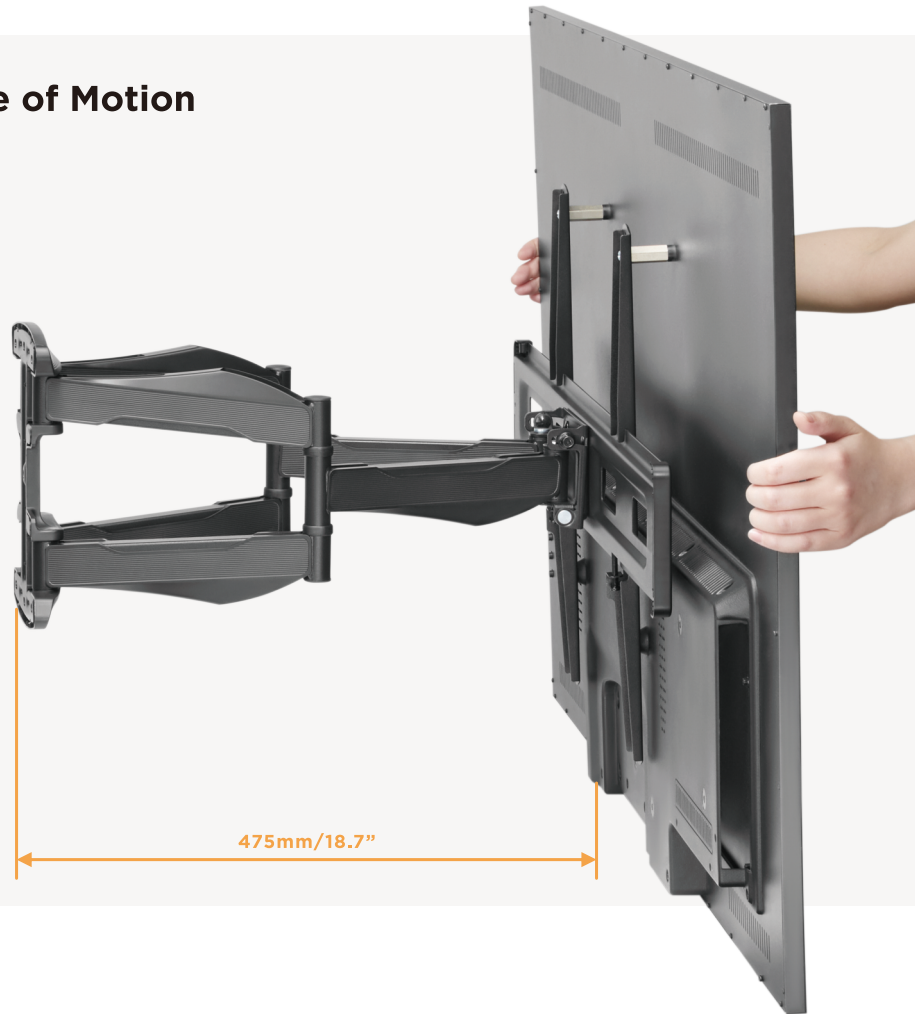

# Stylish Full-Motion TV Wall Mounts

Designed with a clean black finish and decorative covers, the SB-E3770ART-D offers a unique elegance that perfectly blends into any décor. Full motion that swivels and positions easily for maximum viewing. The SB-E3770ART-D leads customers to enjoy a fantastic mounting experience.

## Stylish Full-Motion TV Wall Mounts

Smooth Moving with Ample Range of Motion for a better positioning experience

**1 Cable Management**  
keeps everything organized

**2 Decorative Cover**  
hides screws for a clean and neat look

*Effortless Angle Adjustments That Enhance Performance.*

Tilt Range  
**+3° - -12°**

Swivel Range  
**+60° - -60°**

Screen Level  
**+3° - -3°**

## Stylish Full-Motion TV Wall Mounts

Item No.	SB-E3770ART-D
Fit Screen Size	32"-70"
Weight Capacity	45kg/99lbs
Max. VESA	400x400
Profile	55-475mm(2.2"-18.7")
Tilt Range	$+3^\circ$ -- $-12^\circ$
Swivel Range	$+60^\circ$ -- $-60^\circ$
Screen Level	$+3^\circ$ -- $-3^\circ$