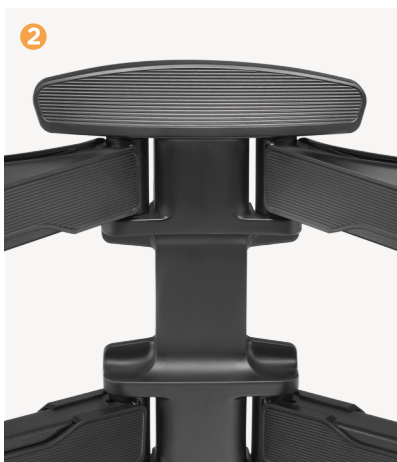

# Stylish Full-Motion TV Wall Mounts

Designed with a clean black finish and decorative covers, the SB-E3770ART-D offers a unique elegance that perfectly blends into any décor. Full motion that swivels and positions easily for maximum viewing. The SB-E3770ART-D leads customers to enjoy a fantastic mounting experience.

## Stylish Full-Motion TV Wall Mounts

Smooth Moving with Ample Range of Motion for a better positioning experience

**1 Cable Management**  
keeps everything organized

**2 Decorative Cover**  
hides screws for a clean and neat look

*Effortless Angle Adjustments That Enhance Performance.*

Tilt Range  
**+3° - -12°**

Swivel Range  
**+60° - -60°**

Screen Level  
**+3° - -3°**