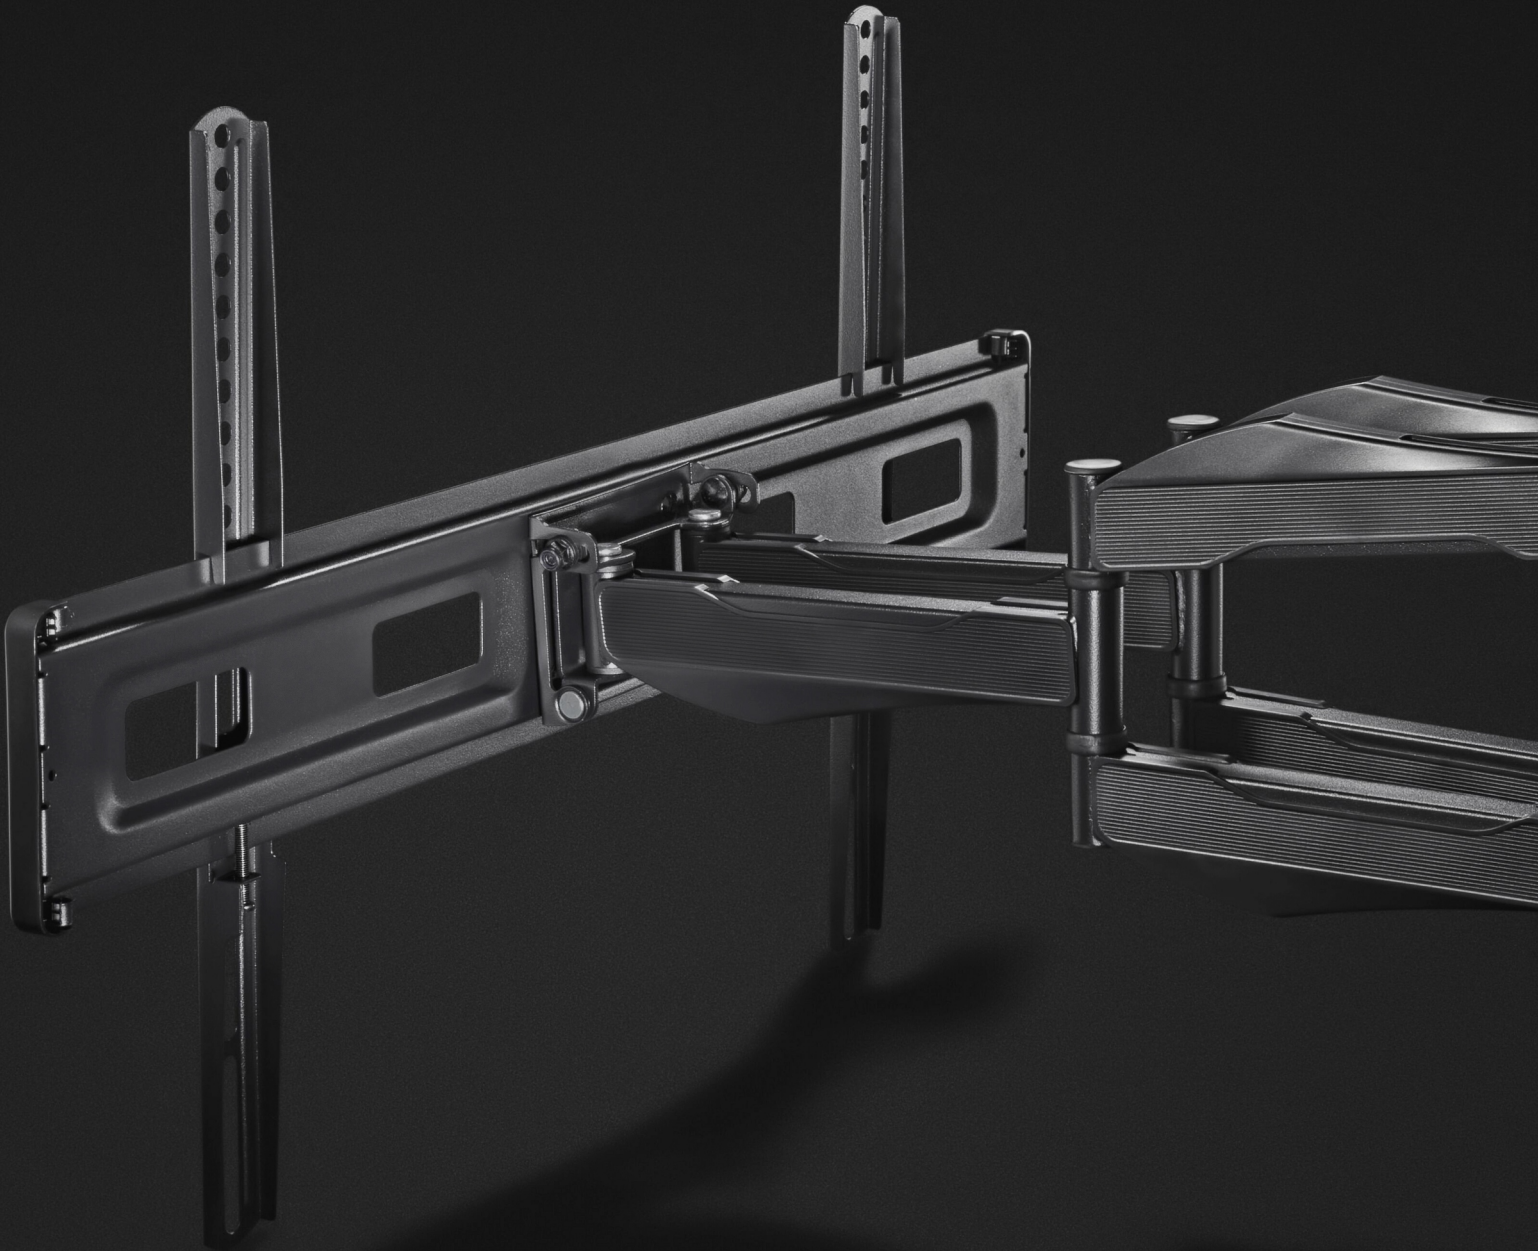

SB-E3770ART-D

# Stylish Full-Motion TV Wall Mounts

Designed with a clean black finish and decorative covers, the SB-E3770ART-D offers a unique elegance that perfectly blends into any décor. Full motion that swivels and positions easily for maximum viewing. The SB-E3770ART-D leads customers to enjoy a fantastic mounting experience.

## Stylish Full-Motion TV Wall Mounts

Smooth Moving with Ample Range of Motion for a better positioning experience

**1 Cable Management**  
keeps everything organized

**2 Decorative Cover**  
hides screws for a clean and neat look

## Stylish Full-Motion TV Wall Mounts

Item No.	SB-E3770ART-D
Fit Screen Size	32"-70"
Weight Capacity	45kg/99lbs
Max. VESA	400x400
Profile	55-475mm(2.2"-18.7")
Tilt Range	$+3^\circ$ -- $-12^\circ$
Swivel Range	$+60^\circ$ -- $-60^\circ$
Screen Level	$+3^\circ$ -- $-3^\circ$