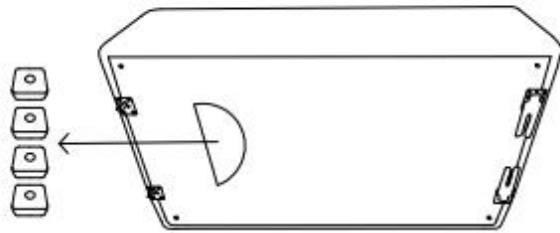

①

②

③

1		4pcs	foot
2		1pc	M4
3		4pcs	M6*50MM
4		4pcs	M6
5		4pcs	M6*18MM

1/1

Slipcover Sofa-50''-Frame

1		lpc	frame cover
---	---	-----	-------------

frame w/o cover

Line up cover coner seam
to frame corner

from cover to floor