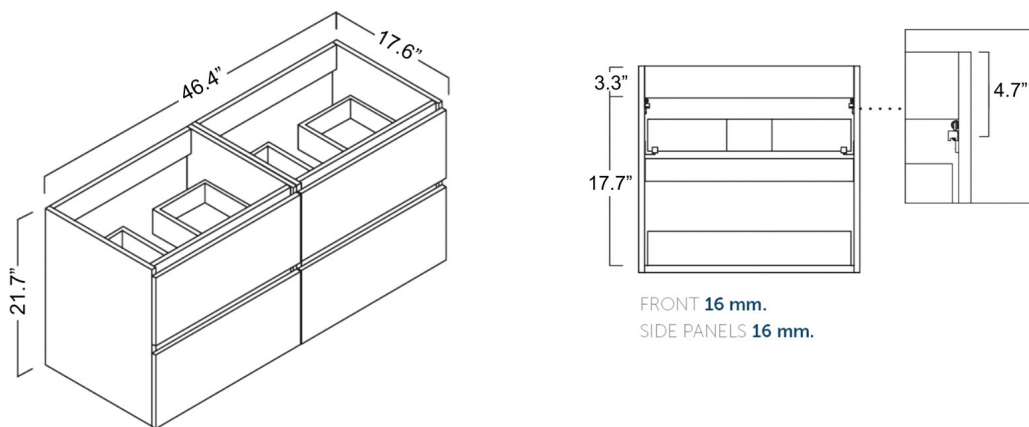

Base Unit

Technical information

Soft close.

Hettich sliding system.

Glossy lacquered finish.

Collection |
Flora

Model |
Flora C120D

Dimensions Metric
1 inch = 2.54 cm
1 inch = 25.4 mm

WS®
BATH
COLLECTIONS

1051 Lea Drive - Collegeville, PA 19426
Tel. 215 513 9400 - Fax 610 831 0215

www.ws bathcollections.com - info@ws bathcollections.com