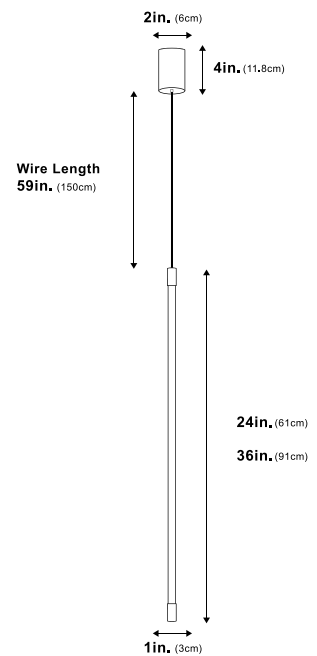

Modern Minimalist LED Linear Pendant

The Modern Minimalist LED Linear Pendant is a stylish and functional lighting fixture that enhances your Scandinavian-inspired aesthetic. This contemporary lighting fixture combines functionality and aesthetics, illuminating your room with a Scandinavian-inspired aesthetic.

Dimensions	Height: Multiple Sizes Available - 24" - 36" Width: 1" Wire Length: 59" (Adjustable)
Weight	1.5kg, 2kg
Materials & Finish	Aluminum
Illumination	Voltage: 100-240V Suitable for all countries Type: LED Wattage: See table
Certification	
Location Listed	Dry
Power Source	Hardwired
Lead Time	4-7 Days

Dimensions	Emitting Color	Lumens	Watts	Dimmable?
1" x 24"	Warm	240	5W	No
1" x 36"	Warm	330	7.5w	No