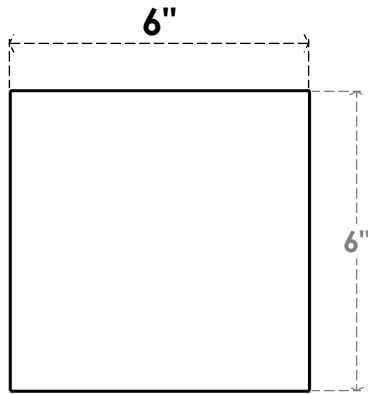

ITEM NUMBER: RFTURO060X06000X24000X006BLK00RCPR

6"W X 6"H X 24"L TIMBERTHANE ROUGH CEDAR BLOCK FAUX WOOD OPEN RAFTER TAIL, 6"L END, PRIMED TAN

FRONT PROFILE

SIDE PROFILE

ISOMETRIC

GENERATED DATE : 03/02/2023