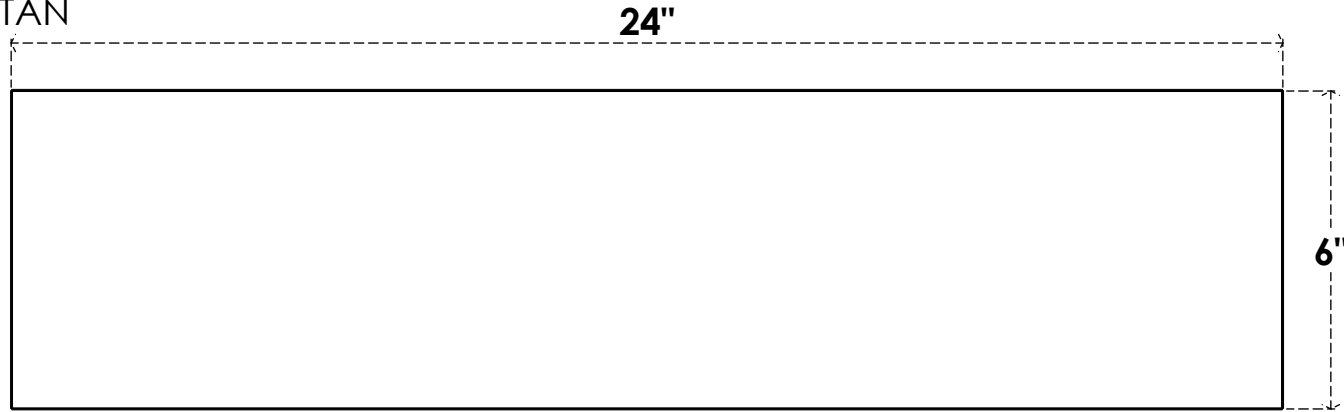

ITEM NUMBER: RFTURO060X06000X24000X006BLK00RCPR

6"W X 6"H X 24"L TIMBERTHANE ROUGH CEDAR BLOCK FAUX WOOD OPEN RAFTER TAIL, 6"L END, PRIMED TAN

FRONT PROFILE

SIDE PROFILE

ISOMETRIC

GENERATED DATE : 03/02/2023