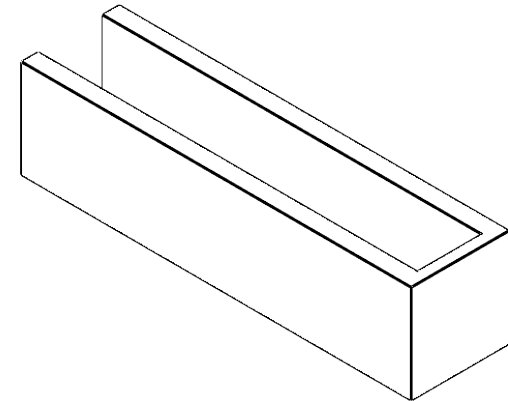

ITEM NUMBER: RFTURO060X06000X24000X006BLK00RCPR

6"W X 6"H X 24"L TIMBERTHANE ROUGH CEDAR BLOCK FAUX WOOD OPEN RAFTER TAIL, 6"L END, PRIMED TAN

FRONT PROFILE

SIDE PROFILE

ISOMETRIC

GENERATED DATE : 03/02/2023

EKENA MILLWORK
2300 WEST MAIN ST.
CLARKSVILLE, TX 75426
TOLL FREE: 866-607-0453
WWW.EKENAMILLWORK.COM

NOTES

1. INSTALLATION TO BE COMPLETED IN ACCORDANCE WITH MANUFACTURER'S SPECIFICATIONS.
2. DRAWING MAY NOT BE TO SCALE
3. THIS DRAWING IS INTENDED FOR DESIGN AND PLANNING PURPOSES ONLY.
4. ALL INFORMATION CONTAINED HEREIN WAS CURRENT AT THE TIME OF DEVELOPMENT BUT MUST BE REVIEWED AND APPROVED BY THE PRODUCT MANUFACTURER TO BE CONSIDERED ACCURATE.
5. TIMBERTHANE ARCHITECTURAL PRODUCTS ARE MADE FROM HIGH DENSITY URETHANE AND COME FACTORY PRIMED