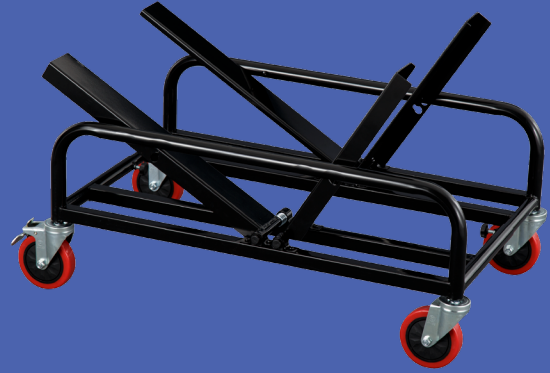

The Universal Dolly for Sled Base Chairs from Norwood Commercial Furniture allows you to move your sled base chairs with ease. The adjustable width accommodates chairs of various sizes, and the sturdy steel construction holds chairs in place whether storing or moving. Four non-marring casters allow you to move chairs throughout your location quickly and easily.

## Universal Dolly for Sled Base Stack Chairs

- Accommodates most sled based chairs.

PRODUCT SKU	SPECIFICATIONS AND FEATURES		
NOR-FEI3034-S0	<b>MATERIAL</b> <ul style="list-style-type: none"> <li>• STEEL</li> </ul>	<b>WARRANTY</b> <ul style="list-style-type: none"> <li>• 10-YEAR</li> </ul>	<b>HEIGHT</b> <ul style="list-style-type: none"> <li>• 22"</li> </ul>
	<b>FINISH</b> <ul style="list-style-type: none"> <li>• POWDER COAT</li> </ul>	<b>WIDTH</b> <ul style="list-style-type: none"> <li>• 20" - 29" (ADJUSTABLE)</li> </ul>	<b>ASSEMBLY</b> <ul style="list-style-type: none"> <li>• NOT REQUIRED</li> </ul>
	<b>CAPACITY</b> <ul style="list-style-type: none"> <li>• UP TO 30 SLED BASE STACK CHAIRS</li> </ul>	<b>DEPTH</b> <ul style="list-style-type: none"> <li>• 37 1/2"</li> </ul>	