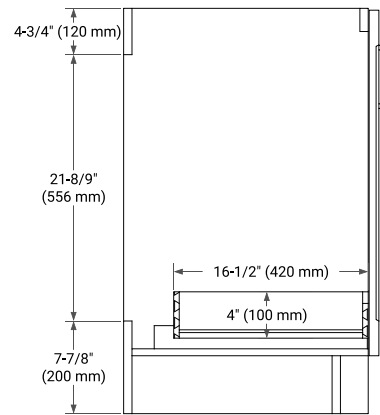

36" LEFT OFFSET CABINET

BASE CABINET DIMENSIONS

36" W x 21.6" D x 34.5" H

FEATURES

- Solid wood frame & plywood panels
- Dovetail drawers and joints
- Soft closing doors & drawers

HARDWARE FINISHES*

Brushed Nickel   Satin Brass   Matte Black   Polished Chrome

Hardware comes preinstalled with the illustrated option. Other finishes are available on our online store if you prefer a different one.

AVAILABLE COLORS

White   Grey   Midnight Blue

FRONT VIEW

SIDE VIEW

PLAN VIEW