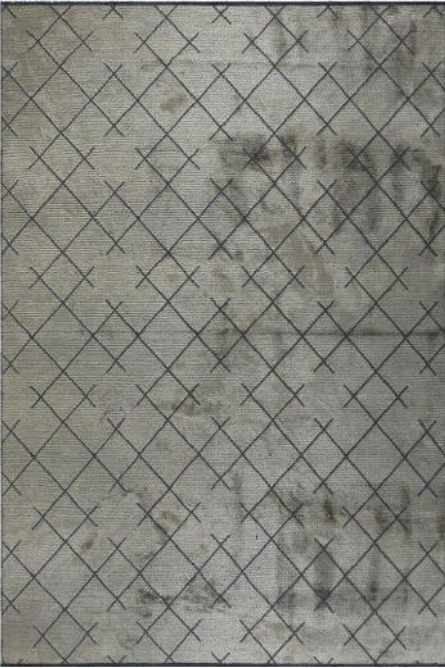

GLORY

BEIGE GRAY