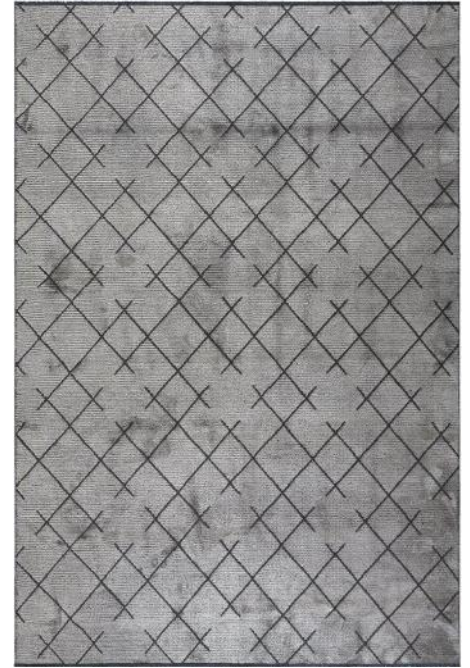

DARK GRAY

TRIUMPH

OLIVE

CHARCOAL

BROWN

OLIVE

TRIUMPH

CHARCOAL

GLORY

BEIGE GRAY

NAVY

SILVER

THRILL

LIGHT BLUE

MINK

KHAKI