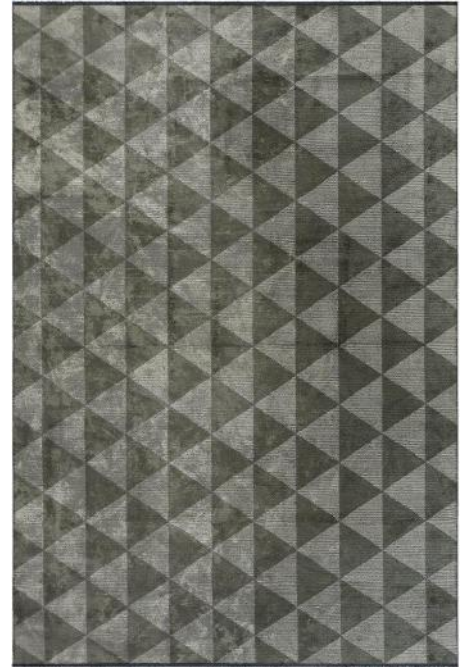

TURQUOISE

TEAL

NAVY

GOLD

LIGHT BROWN

CHARCOAL

RED

RUST ORANGE

MINK

LILAC

GLOSSY

CHARCOAL

GRANDEUR

LIGHT BLUE

MINK

KHAKI

INTELLECT

DARK GRAY

MINK

CHARCOAL

DARK GRAY + AQUA

INTELLECT

BEIGE GRAY + CHARCOAL

THE RAPTURE COLLECTION