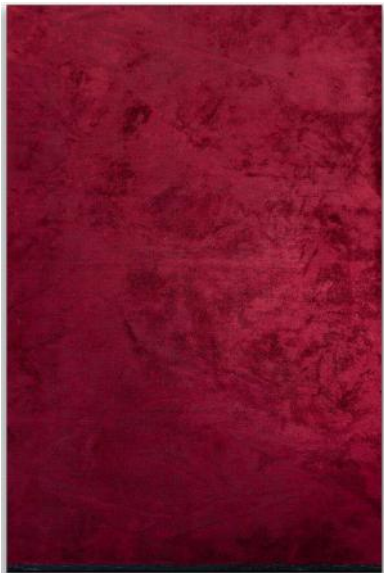

SALUTE

SILVER + TEAL BLUE

SILVER + NAVY

LILAC

GLOSSY

B. GRAY

D. GRAY

CHARCOAL

TURQUOISE

TEAL

NAVY

GOLD

LIGHT BROWN

CHARCOAL

RED

RUST ORANGE

MINK

LILAC

GLOSSY

CHARCOAL

GRANDEUR

LIGHT BLUE

MINK

KHAKI