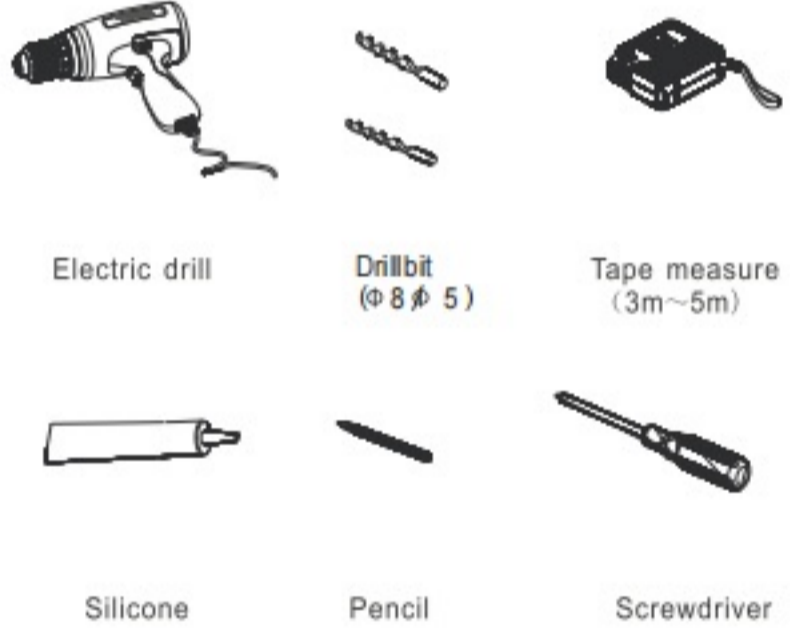

# 30" Bathroom Vanity Installation Guide

## Tools Required